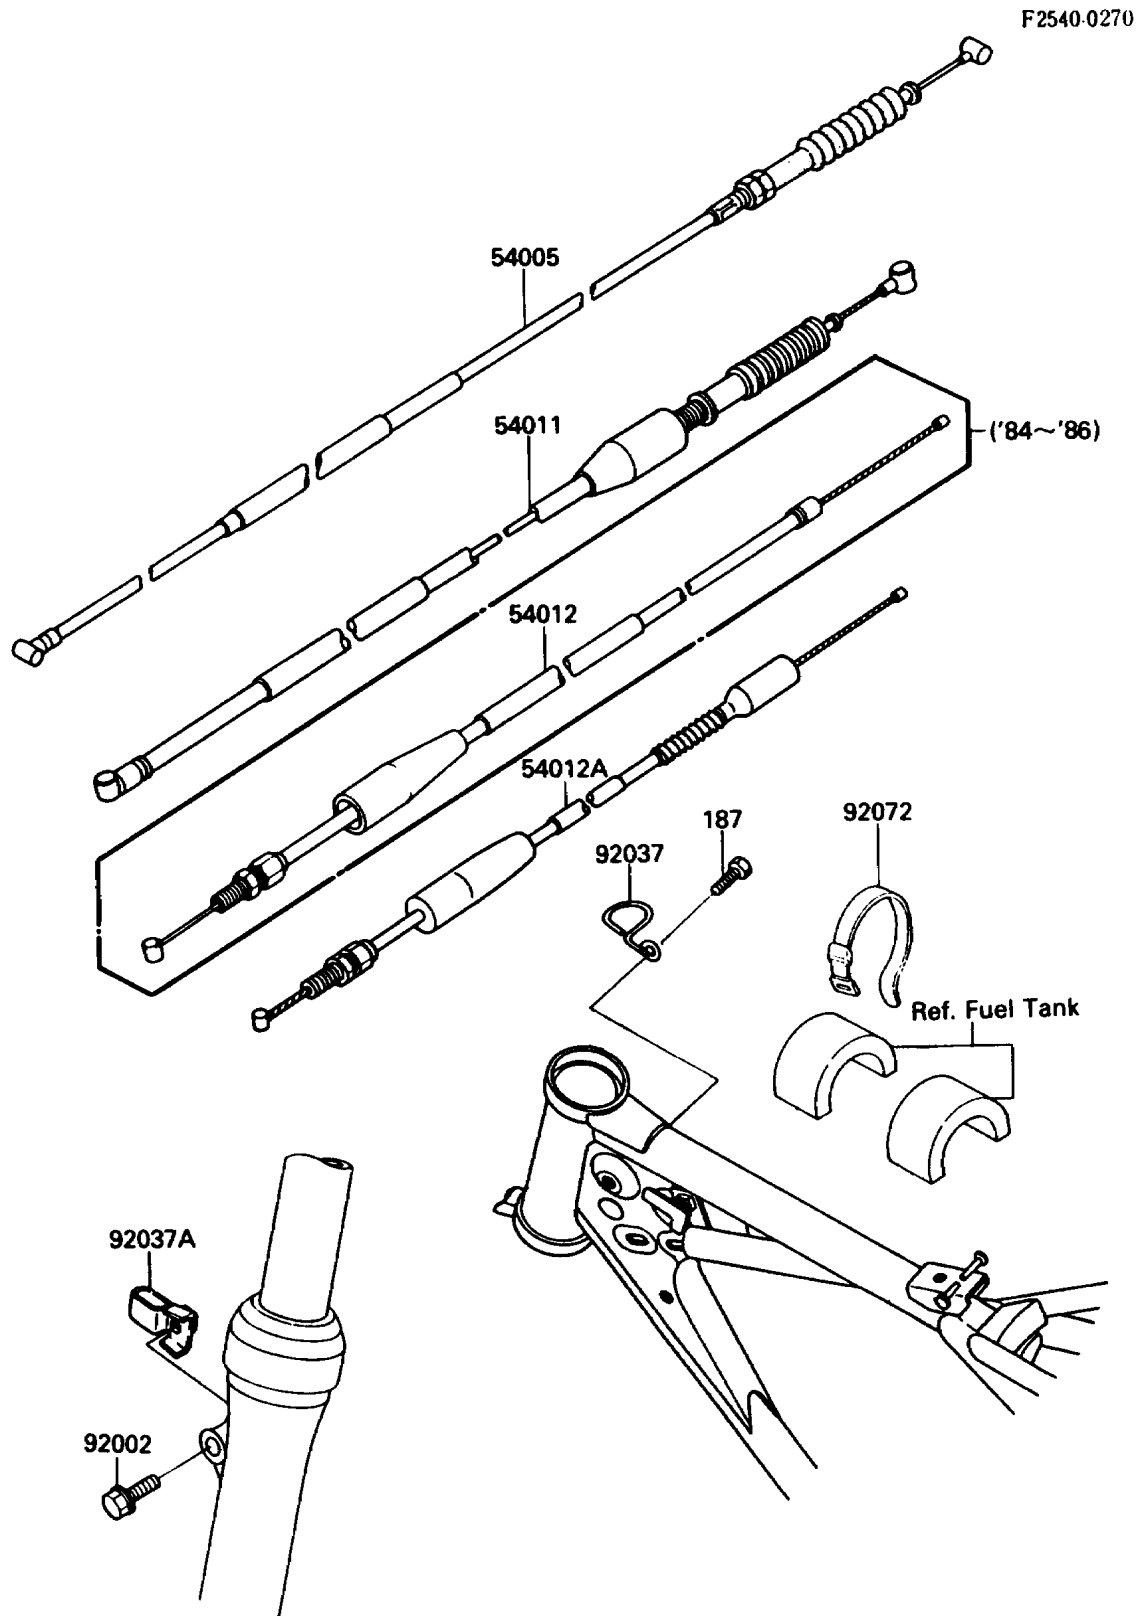

1984 KDX™80 PARTS DIAGRAM

Cables

1984 KDX™80 PARTS LIST

Cables

ITEM NAME	PART NUMBER	QUANTITY
CABLE-BRAKE (Ref # 54005)	54005-1046	1
CABLE-CLUTCH (Ref # 54011)	54011-1035	1
CABLE-THROTTLE (Ref # 54012)	54012-1215	1
BOLT,6X16 (Ref # 92002)	92002-1461	1
CLAMP,CABLE (Ref # 92037)	92037-092	1
CLAMP,BRAKE CABLE (Ref # 92037A)	92037-1353	1
BAND,L=218 (Ref # 92072)	92072-032	1
BOLT-UPSET-WSP (Ref # 187)	187B0612	1