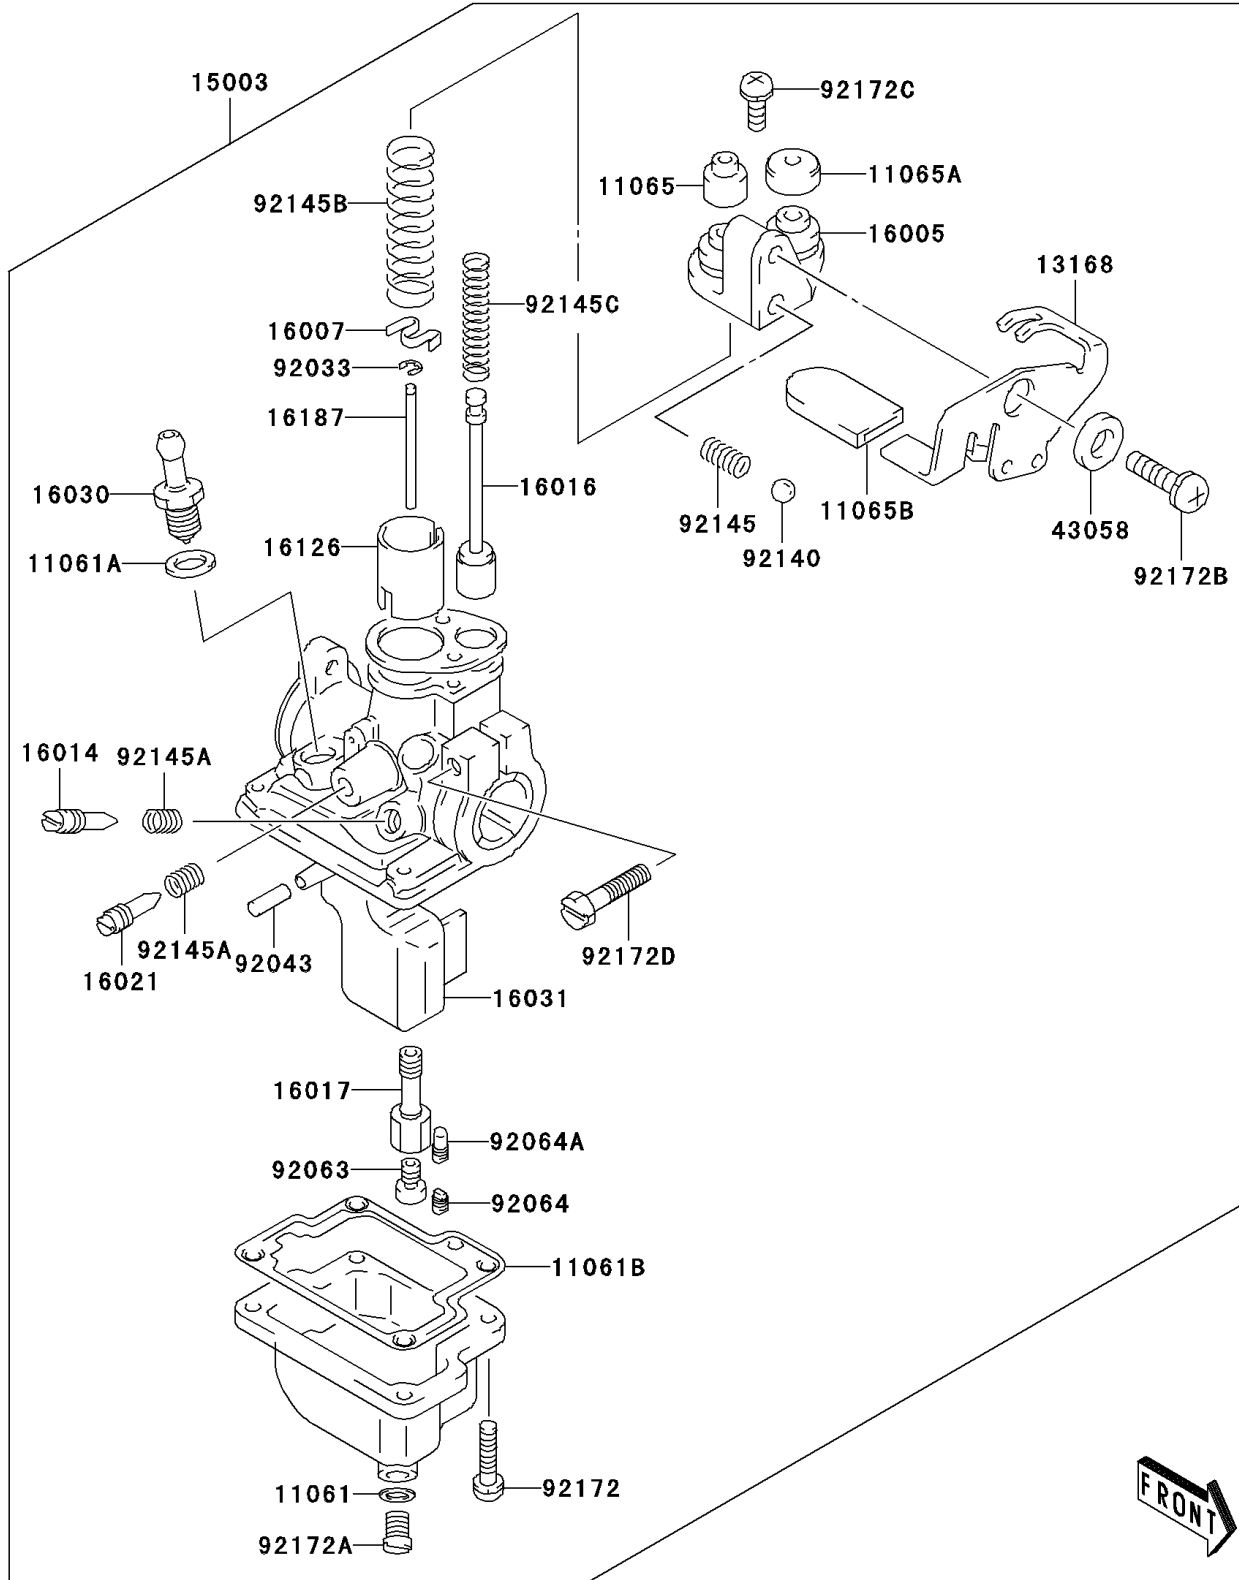

2006 KDX™50 PARTS DIAGRAM

Carburetor

E1611

2006 KDX™50 PARTS LIST

Carburetor

ITEM NAME	PART NUMBER	QUANTITY
GASKET (Ref # 11061)	11061-S048	1
GASKET (Ref # 11061A)	11061-S049	1
GASKET,FLOAT CHAMBER (Ref # 11061B)	11061-S080	1
CAP (Ref # 11065)	11065-S020	1
CAP,STARTER (Ref # 11065A)	11065-S021	1
CAP,LEVER (Ref # 11065B)	11065-S043	1
LEVER,STARTER (Ref # 13168)	13168-S006	1
CARBURETOR-ASSY (Ref # 15003)	15003-S009	1
TOP-CHAMBER (Ref # 16005)	16005-S009	1
SEAT-SPRING (Ref # 16007)	16007-S007	1
SCREW-PILOT AIR (Ref # 16014)	16014-S004	1
PLUNGER (Ref # 16016)	16016-S004	1
JET-NEEDLE,E-6 (Ref # 16017)	16017-S006	1
SCREW-THROTTLE STOP (Ref # 16021)	16021-S003	1
VALVE-FLOAT (Ref # 16030)	16030-S007	1
FLOAT (Ref # 16031)	16031-S004	1
VALVE,CA3.0 (Ref # 16126)	16126-S011	1
NEEDLE-JET,3D23-3 (Ref # 16187)	16187-S008	1
RING (Ref # 43058)	43058-S004	1
RING-SNAP,NEEDLE (Ref # 92033)	92033-S025	1
PIN (Ref # 92043)	92043-S027	1
JET-MAIN,#56.3 (Ref # 92063)	92063-S009	1
JET-PILOT,#0.38 (Ref # 92064)	92064-S004	1
JET-PILOT,#15 (Ref # 92064A)	92064-S005	1
BALL (Ref # 92140)	92140-S002	1
SPRING,STARTER SHAFT (Ref # 92145)	92145-S012	1
SPRING (Ref # 92145A)	92145-S060	1
SPRING,THROTTLE VALVE (Ref # 92145B)	92145-S112	1
SPRING (Ref # 92145C)	92145-S113	1

2006 KDX™50 PARTS LIST

Carburetor

ITEM NAME	PART NUMBER	QUANTITY
SCREW,OIL PUMP (Ref # 92172)	92172-S121	1
SCREW (Ref # 92172A)	92172-S124	1
SCREW (Ref # 92172B)	92172-S126	1
SCREW (Ref # 92172C)	92172-S157	1
SCREW (Ref # 92172D)	92172-S246	1