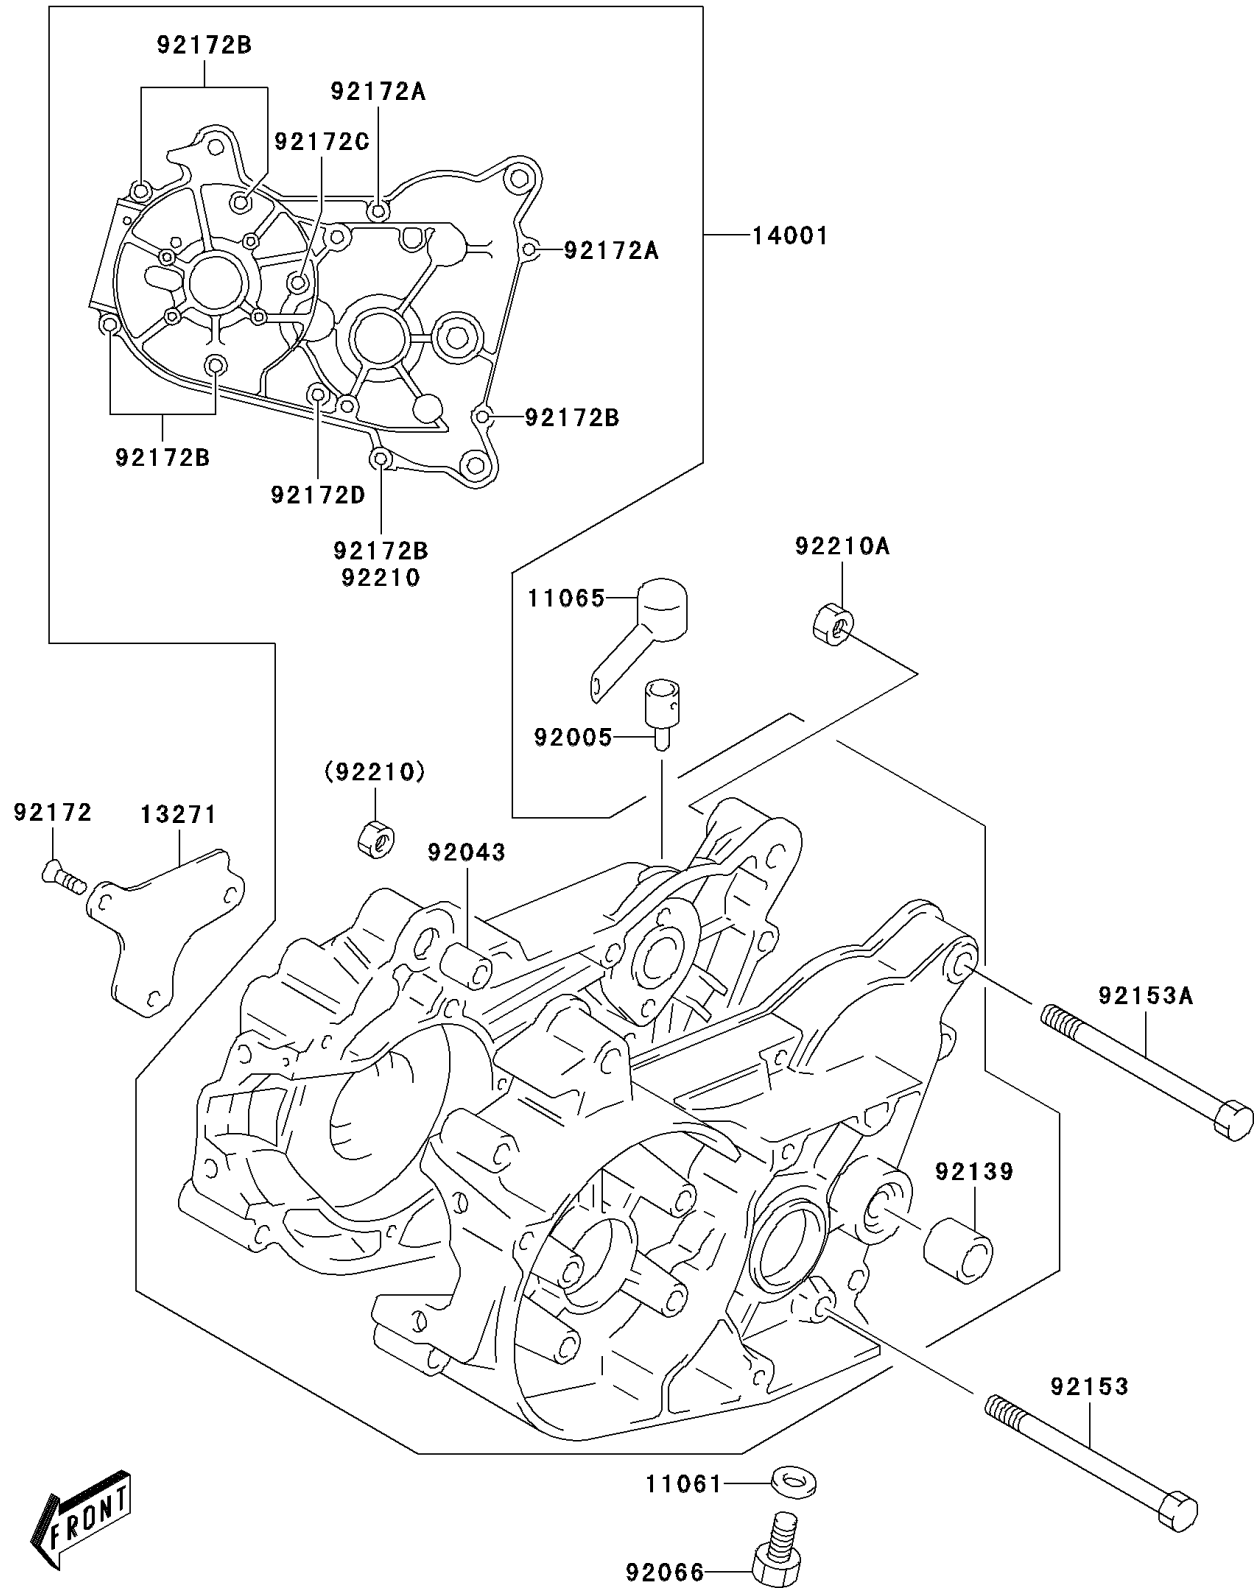

2006 KDX™50 PARTS DIAGRAM

Crankcase

E1411

2006 KDX™50 PARTS LIST

Crankcase

ITEM NAME	PART NUMBER	QUANTITY
GASKET,10X14X3.6 (Ref # 11061)	11061-S021	1
CAP,BREATHER PLUG (Ref # 11065)	11065-S041	1
PLATE,OIL RESERVOIR (Ref # 13271)	13271-S025	1
SET-CRANKCASE (Ref # 14001)	14001-S009	1
FITTING,BREATHER (Ref # 92005)	92005-S005	1
PIN,CRANKCASE (Ref # 92043)	92043-S024	1
PLUG,OIL DRAIN (Ref # 92066)	92066-S036	1
BUSHING,COUNTER SHAFT (Ref # 92139)	92139-S009	1
BOLT,L=80 (Ref # 92153)	92153-S175	1
BOLT (Ref # 92153A)	92153-S401	1
SCREW (Ref # 92172)	92172-S098	1
SCREW (Ref # 92172A)	92172-S117	1
SCREW (Ref # 92172B)	92172-S118	1
SCREW,CRANKCASE (Ref # 92172C)	92172-S119	1
SCREW,CRANKCASE (Ref # 92172D)	92172-S120	1
NUT (Ref # 92210)	92210-S001	1
NUT (Ref # 92210A)	92210-S094	1