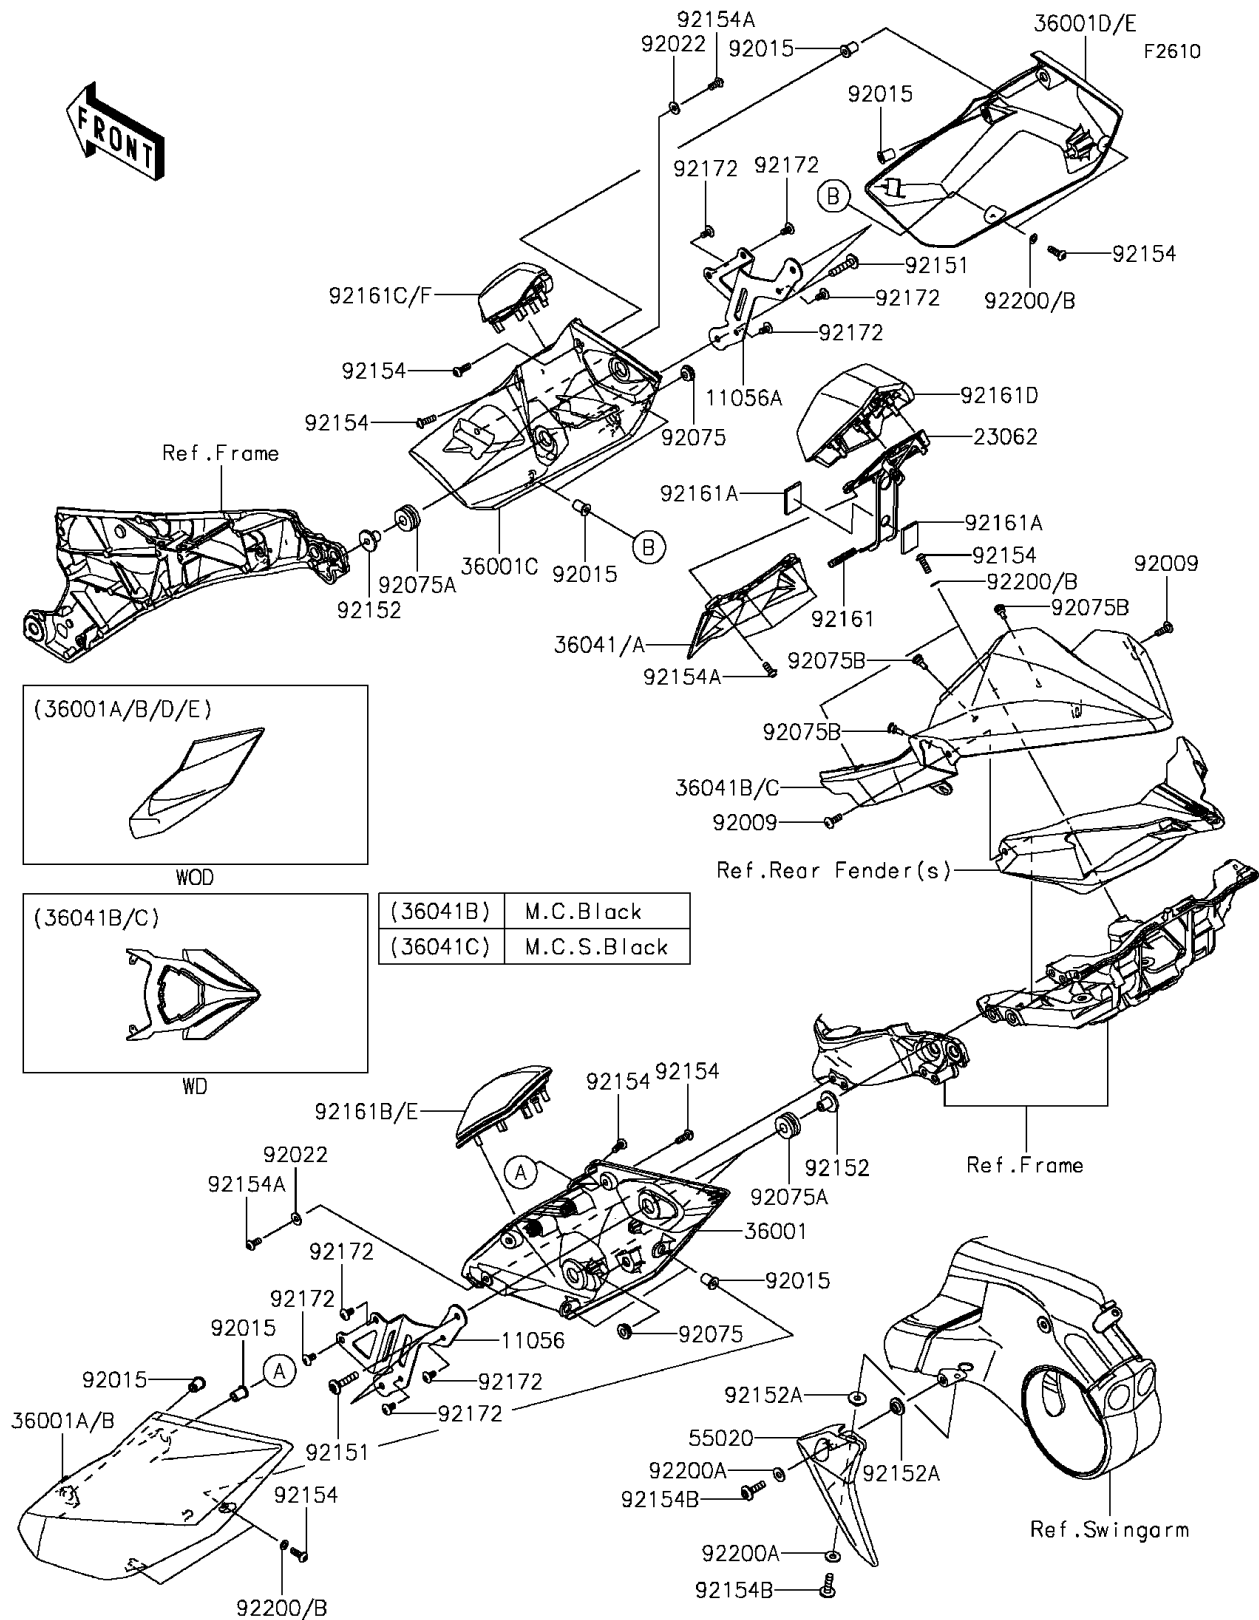

2015 PARTS DIAGRAM

Side Covers/Chain Cover

2015 PARTS LIST

Side Covers/Chain Cover

ITEM NAME	PART NUMBER	QUANTITY
BRACKET,SIDE COVER,LH (Ref # 11056)	11056-4493	1
BRACKET,SIDE COVER,RH (Ref # 11056A)	11056-4494	1
BRACKET-COMP,TOOL COVER (Ref # 23062)	23062-0839	1
COVER-SIDE,LH,INNER (Ref # 36001)	36001-0621	1
COVER-SIDE,LH,OUTER,M.C.BLACK (Ref # 36001A)	36001-0622-51C	1
COVER-SIDE,RH,INNER (Ref # 36001C)	36001-0623	1
COVER-SIDE,RH,OUTER,M.C.BLACK (Ref # 36001D)	36001-0624-51C	1
COVER-TAIL,TOOL,M.C.BLACK (Ref # 36041)	36041-0010-51C	1
COVER-TAIL,M.C.BLACK (Ref # 36041B)	36041-5056-51C	1
GUARD,SPROCKET (Ref # 55020)	55020-1851	1
SCREW,5X16,BLACK (Ref # 92009)	92009-1654	1
NUT,WELL,5MM (Ref # 92015)	92015-1757	1
WASHER,5.2X13X1 (Ref # 92022)	92022-1380	1
DAMPER,6X16X7 (Ref # 92075)	92075-1011	1
DAMPER,10X24X12 (Ref # 92075A)	92075-1690	1
DAMPER,6X10X15 (Ref # 92075B)	92075-1808	1
BOLT,SOCKET,6X30 (Ref # 92151)	92151-1605	1
COLLAR,6.3X10X14.5 (Ref # 92152)	92152-0091	1
COLLAR,6.2X18X5.65 (Ref # 92152A)	92152-1979	1
BOLT,SOCKET,5X16 (Ref # 92154)	92154-1560	1
BOLT,SOCKET,5X12 (Ref # 92154A)	92154-1561	1
BOLT,SOCKET,6X22 (Ref # 92154B)	92154-1810	1
DAMPER (Ref # 92161)	92161-0629	1
DAMPER,20X30X3 (Ref # 92161A)	92161-0958	1
DAMPER,SEAT SIDE PAD,LH (Ref # 92161B)	92161-1724	1
DAMPER,SEAT SIDE PAD,RH (Ref # 92161C)	92161-1725	1
DAMPER,SEAT CENTER PAD (Ref # 92161D)	92161-1802	1
SCREW,TAPPING,5X10 (Ref # 92172)	92172-0262	1
WASHER,5.2X10X0.5 (Ref # 92200)	92200-1730	1

2015 PARTS LIST

Side Covers/Chain Cover

ITEM NAME	PART NUMBER	QUANTITY
WASHER,6.2X15X1.2 (Ref # 92200A)	92200-1762	1