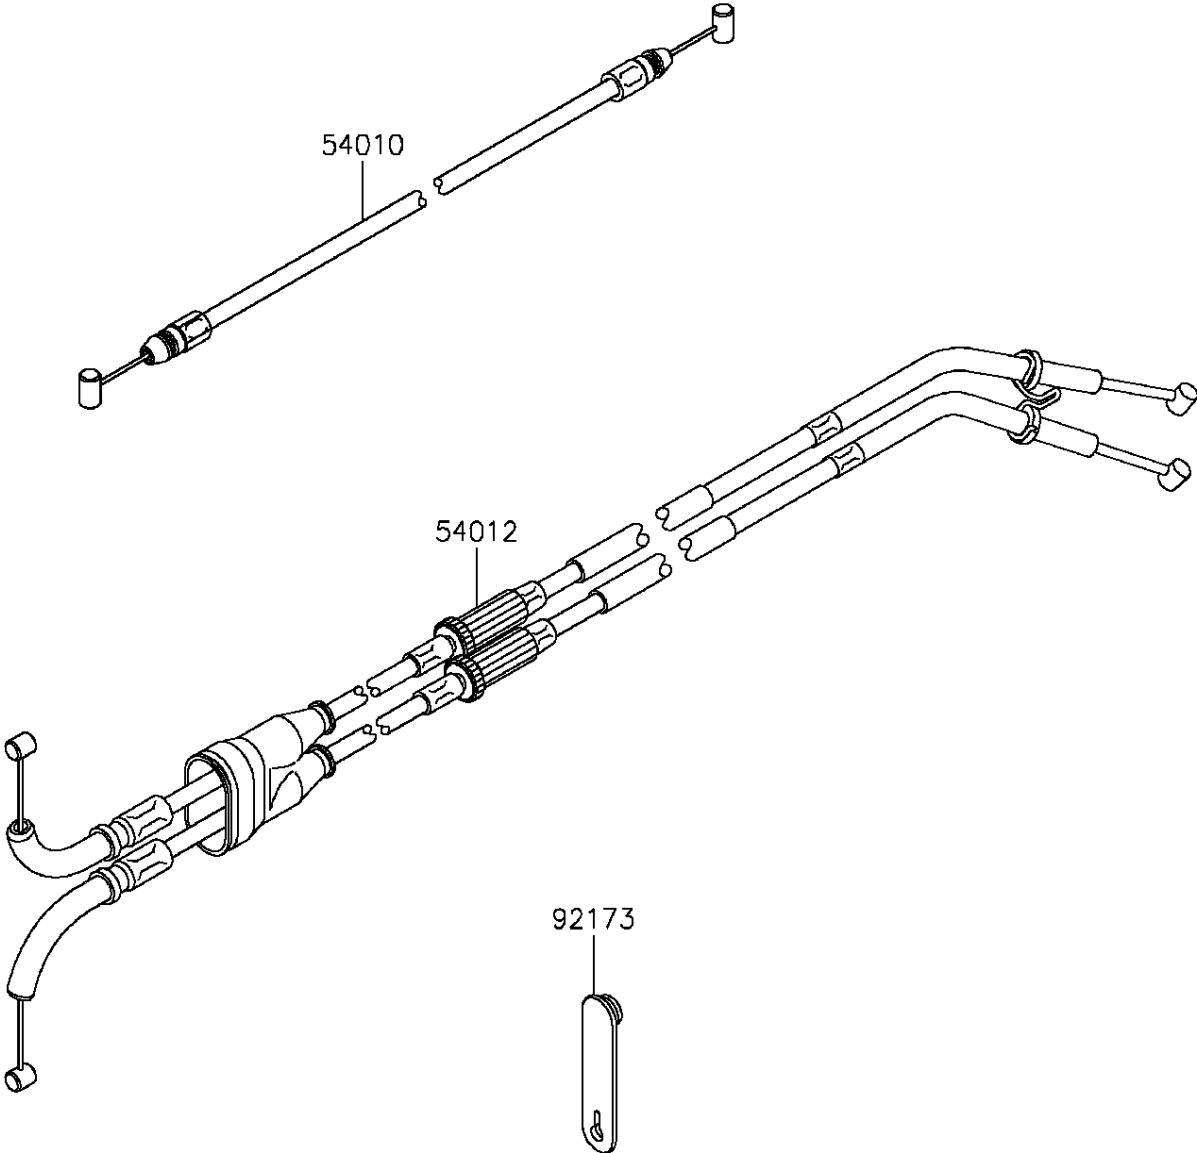

## 2015 PARTS DIAGRAM

Cables

F2540

## 2015 PARTS LIST

Cables

ITEM NAME	PART NUMBER	QUANTITY
CABLE,SEAT LOCK (Ref # 54010)	54010-0573	1
CABLE-THROTTLE (Ref # 54012)	54012-0628	1
CLAMP,RUBBER PLATE (Ref # 92173)	92173-1229	1