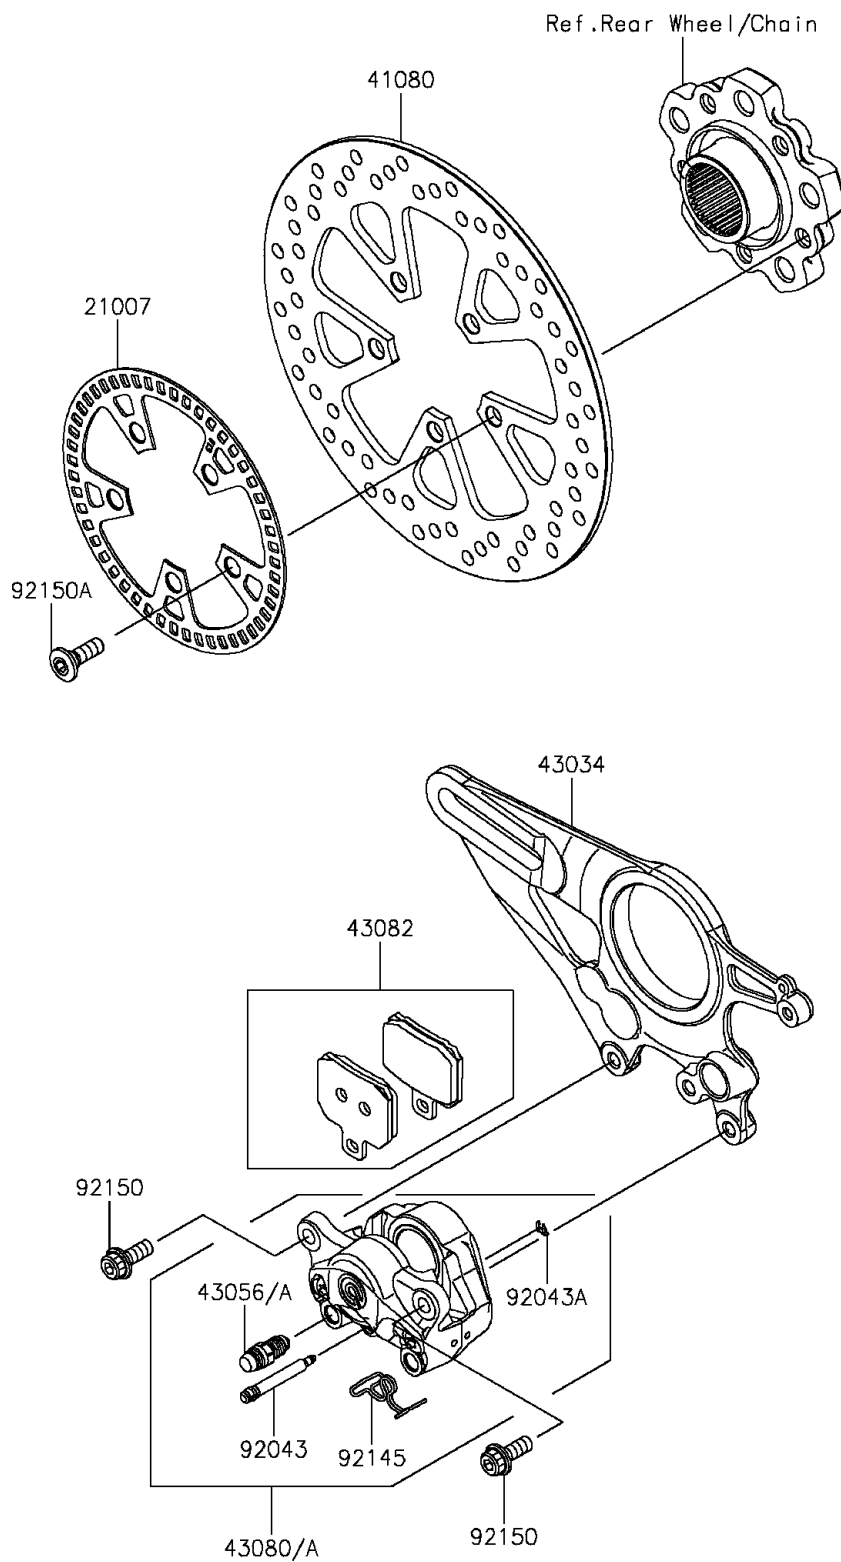

2015 PARTS DIAGRAM

Rear Brake

F2294

2015 PARTS LIST

Rear Brake

ITEM NAME	PART NUMBER	QUANTITY
ROTOR,SENSOR,RR (Ref # 21007)	21007-0632	1
DISC,RR,250MM (Ref # 41080)	41080-0636	1
HOLDER-BRAKE,RR (Ref # 43034)	43034-0108	1
BREATHER-BRAKE (Ref # 43056)	43056-0013	1
CALIPER-SUB-ASSY,RR,GRAY (Ref # 43080)	43080-0162-51J	1
PAD-ASSY-BRAKE (Ref # 43082)	43082-0158	1
PIN,PAD (Ref # 92043)	92043-0863	1
PIN,CLIP (Ref # 92043A)	92043-0864	1
SPRING (Ref # 92145)	92145-1685	1
BOLT,SOCKET,8X20 (Ref # 92150)	92150-1155	1
BOLT,8X25 (Ref # 92150A)	92150-1858	1