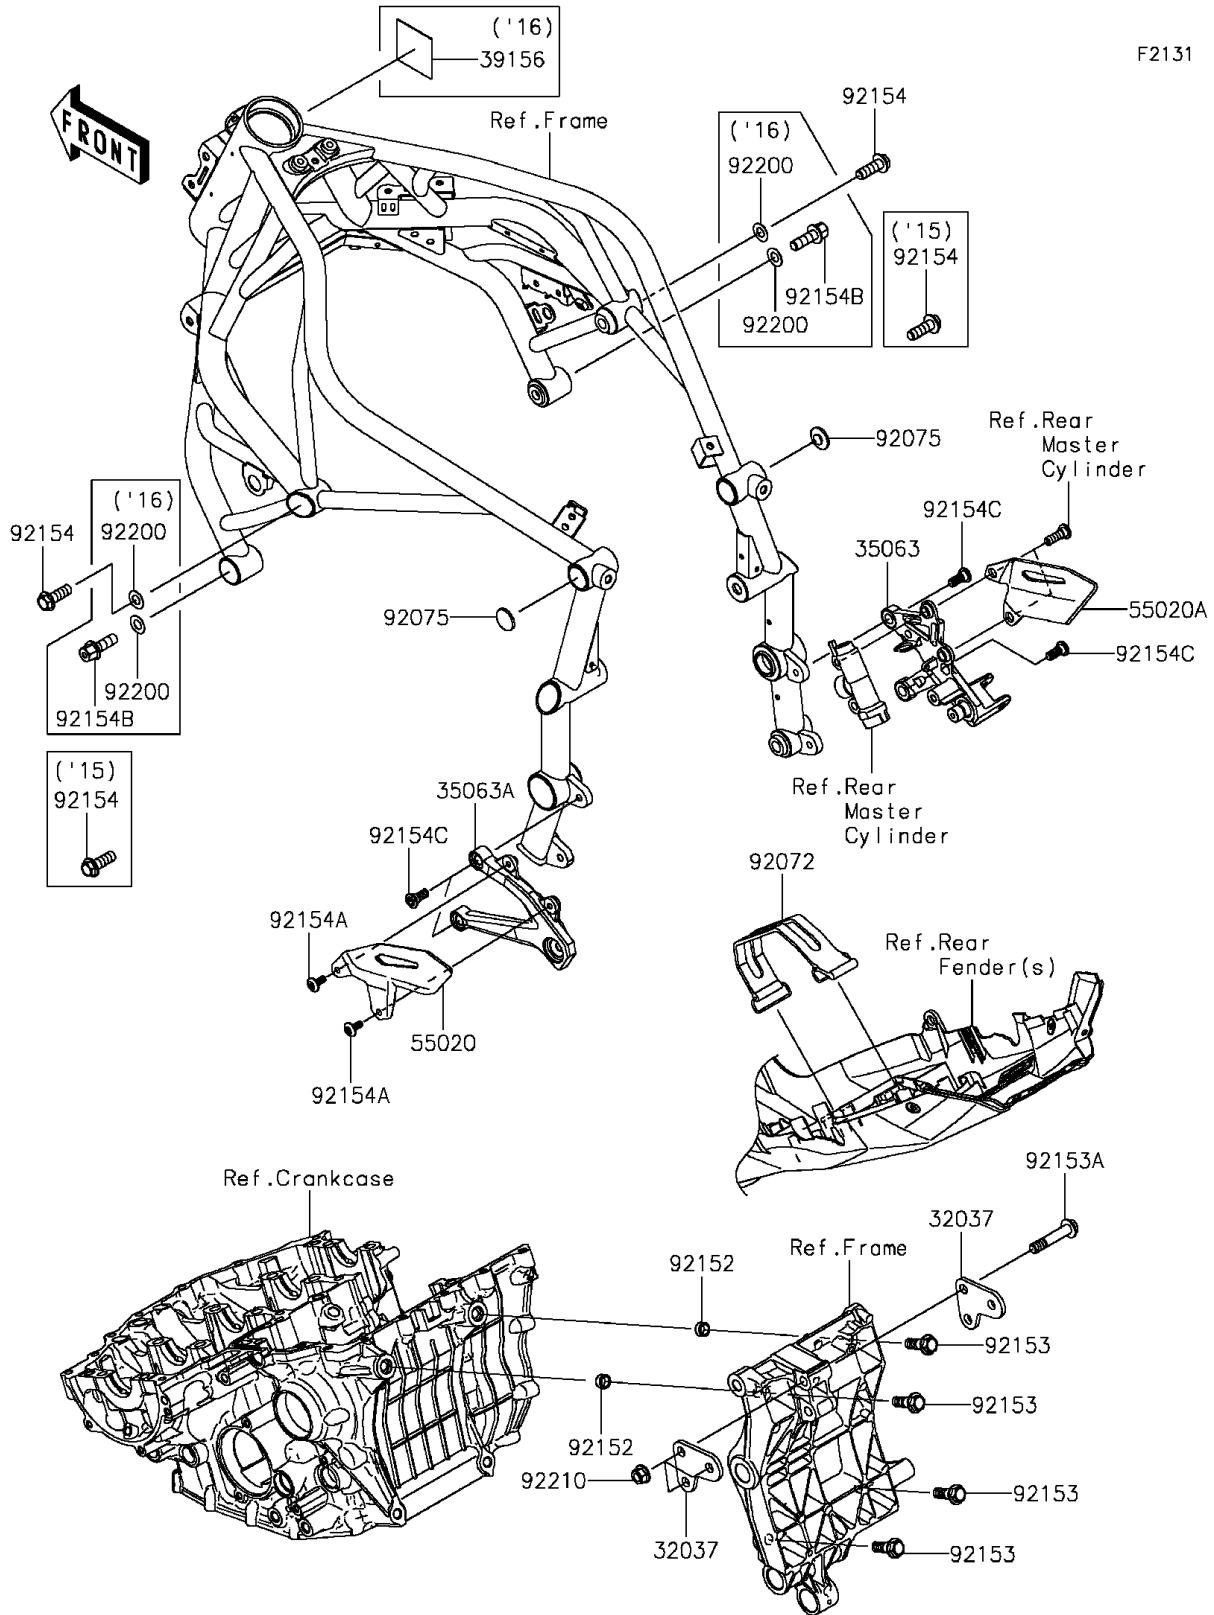

2015 PARTS DIAGRAM

Frame Fittings

F2131

2015 PARTS LIST

Frame Fittings

ITEM NAME	PART NUMBER	QUANTITY
BRACKET-SHOCKABSORBER (Ref # 32037)	32037-0361	1
STAY,STEP,RH,F.W.M.GRAY (Ref # 35063)	35063-0994-46T	1
STAY,STEP,LH,F.W.M.GRAY (Ref # 35063A)	35063-1308-46T	1
GUARD,HEEL,LH (Ref # 55020)	55020-1835	1
GUARD,HEEL,RH (Ref # 55020A)	55020-1836	1
BAND,L=150 (Ref # 92072)	92072-1338	1
DAMPER,RUBBER (Ref # 92075)	92075-261	1
COLLAR,DOWEL PIN (Ref # 92152)	92152-0679	1
BOLT,FLANGED,10X30 (Ref # 92153)	92153-0801	1
BOLT,FLANGED,10X51 (Ref # 92153A)	92153-1545	1
BOLT,FLANGED,10X30 (Ref # 92154)	92154-0543	1
BOLT,SOCKET,6X14 (Ref # 92154A)	92154-0745	1
BOLT,SOCKET8X20 (Ref # 92154C)	92154-1711	1
NUT,LOCK,FLANGED,10MM (Ref # 92210)	92210-1139	1