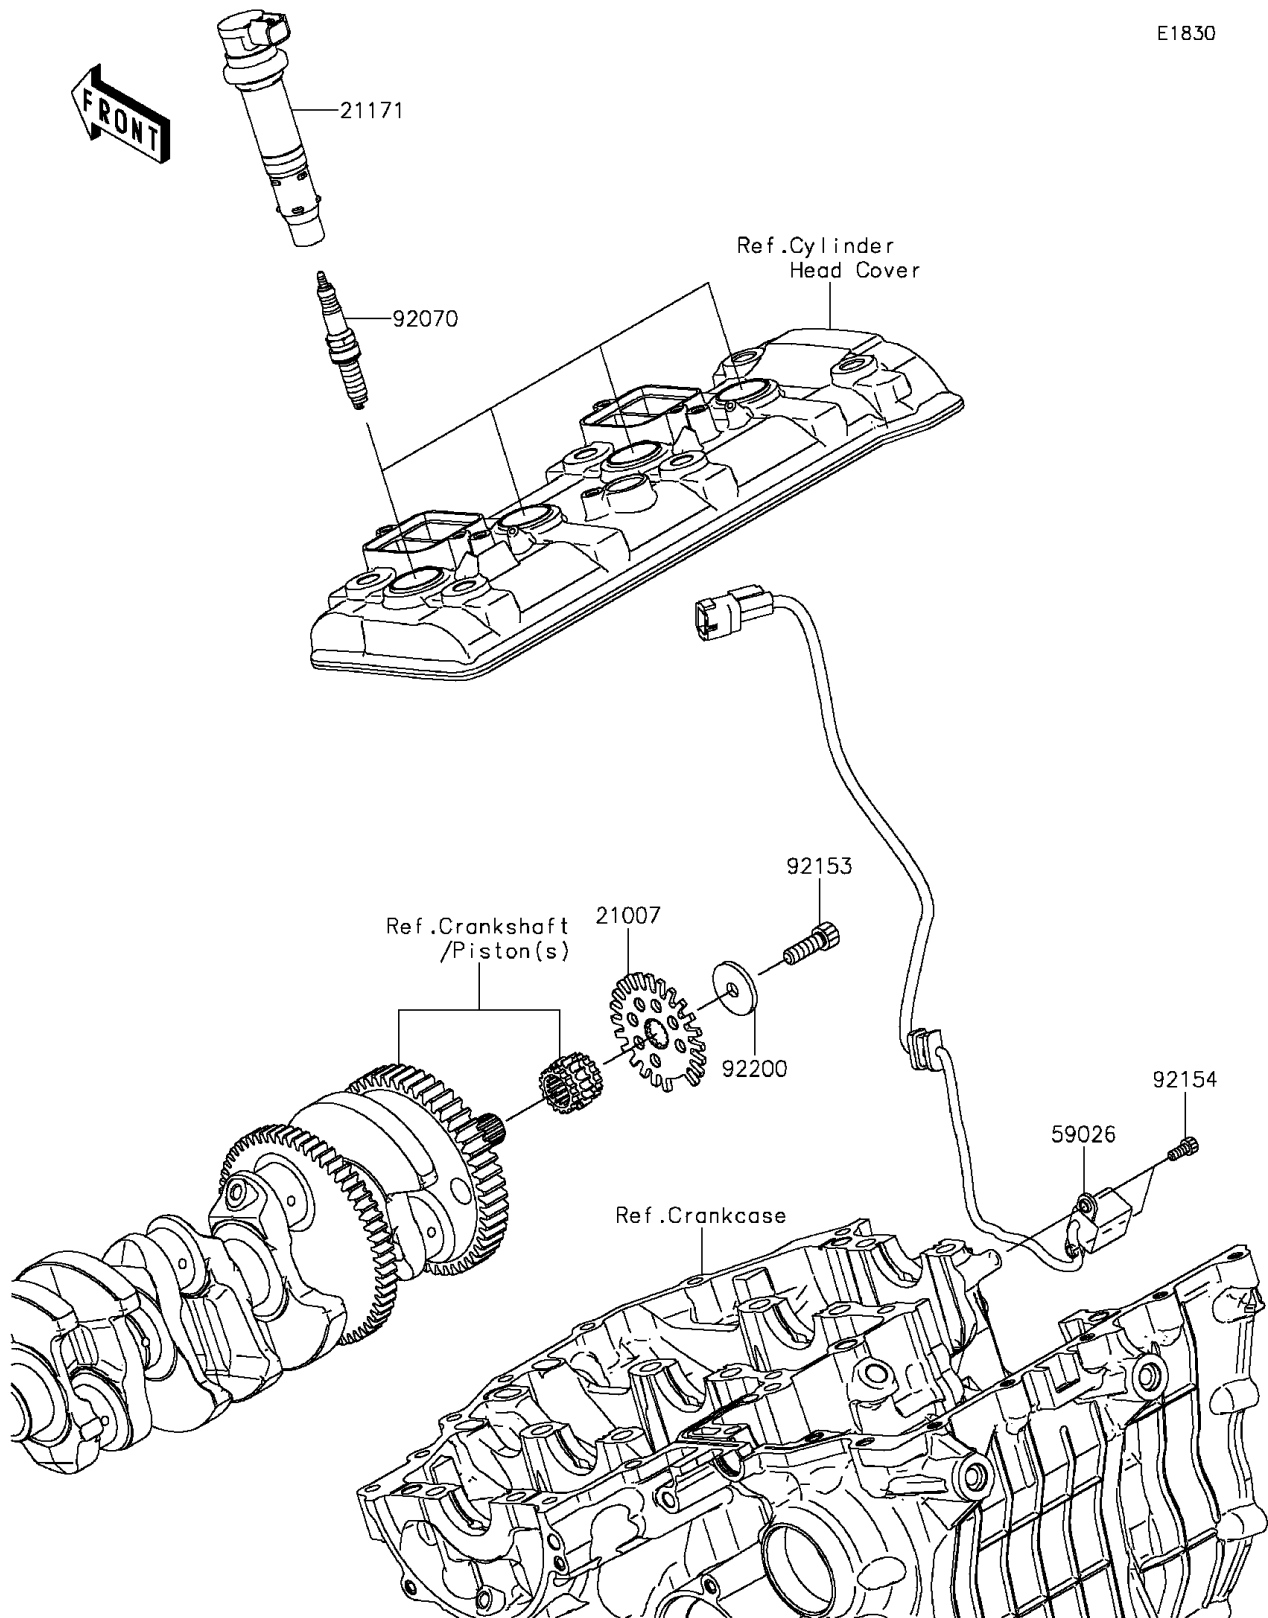

## 2015 PARTS DIAGRAM

Ignition System

E1830

## 2015 PARTS LIST

Ignition System

ITEM NAME	PART NUMBER	QUANTITY
ROTOR,PULSING (Ref # 21007)	21007-0622	1
COIL-ASSY-IGNITION (Ref # 21171)	21171-0732	1
COIL-PULSING (Ref # 59026)	59026-0042	1
PLUG-SPARK,SILMAR9B9(NGK) (Ref # 92070)	92070-0047	1
BOLT,8X25 (Ref # 92153)	92153-1191	1
BOLT,SOCKET,5X12 (Ref # 92154)	92154-0503	1
WASHER,8.2X30X3 (Ref # 92200)	92200-2142	1