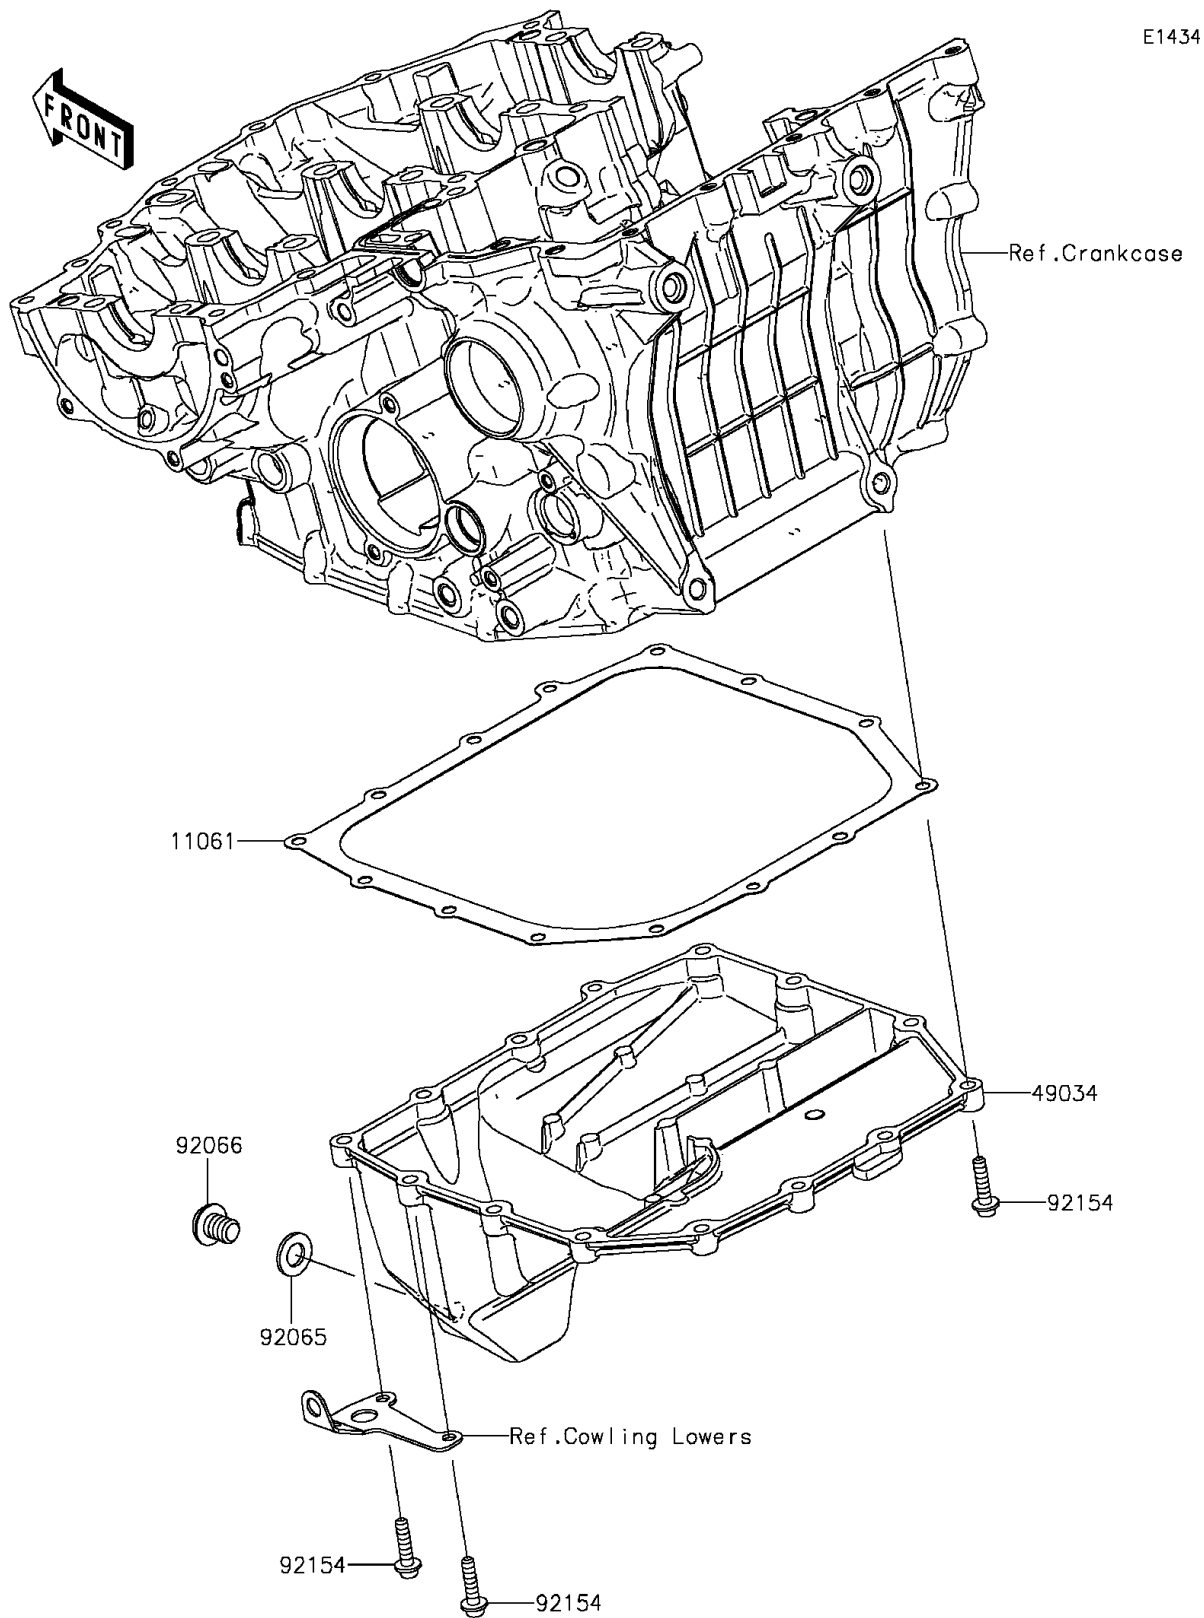

2015 PARTS DIAGRAM

Oil Pan

2015 PARTS LIST

Oil Pan

ITEM NAME	PART NUMBER	QUANTITY
GASKET,OIL PAN (Ref # 11061)	11061-0943	1
PAN-OIL (Ref # 49034)	49034-0560	1
GASKET,12X22X2 (Ref # 92065)	92065-097	1
PLUG,DRAIN (Ref # 92066)	92066-0799	1
BOLT,SOCKET,6X25 (Ref # 92154)	92154-1461	1