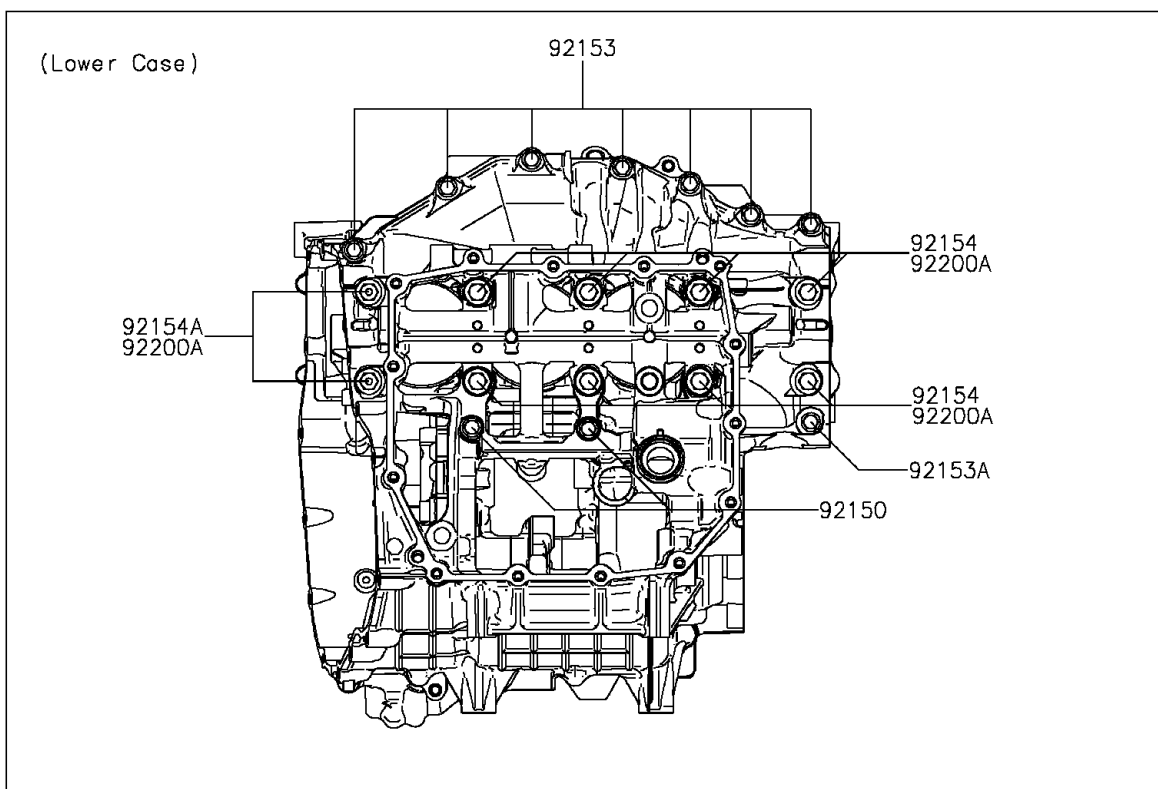

## 2015 PARTS DIAGRAM

Crankcase Bolt Pattern

E1412

## 2015 PARTS LIST

Crankcase Bolt Pattern

ITEM NAME	PART NUMBER	QUANTITY
BOLT,FLANGED,7X85 (Ref # 92150)	92150-1251	1
BOLT,FLANGED,7X45 (Ref # 92153)	92153-1041	1
BOLT,FLANGED,7X60 (Ref # 92153A)	92153-1045	1
BOLT,8X63 (Ref # 92153B)	92153-1110	1
BOLT,FLANGED,10X100 (Ref # 92154)	92154-1446	1
BOLT,FLANGED,10X120 (Ref # 92154A)	92154-1447	1
BOLT,SOCKET,6X30 (Ref # 92154B)	92154-1463	1
BOLT,SOCKET,6X40 (Ref # 92154C)	92154-1465	1
WASHER,8.2X16X1.6 (Ref # 92200)	92200-0047	1
WASHER,10.2X18.4X1.8 (Ref # 92200A)	92200-0990	1