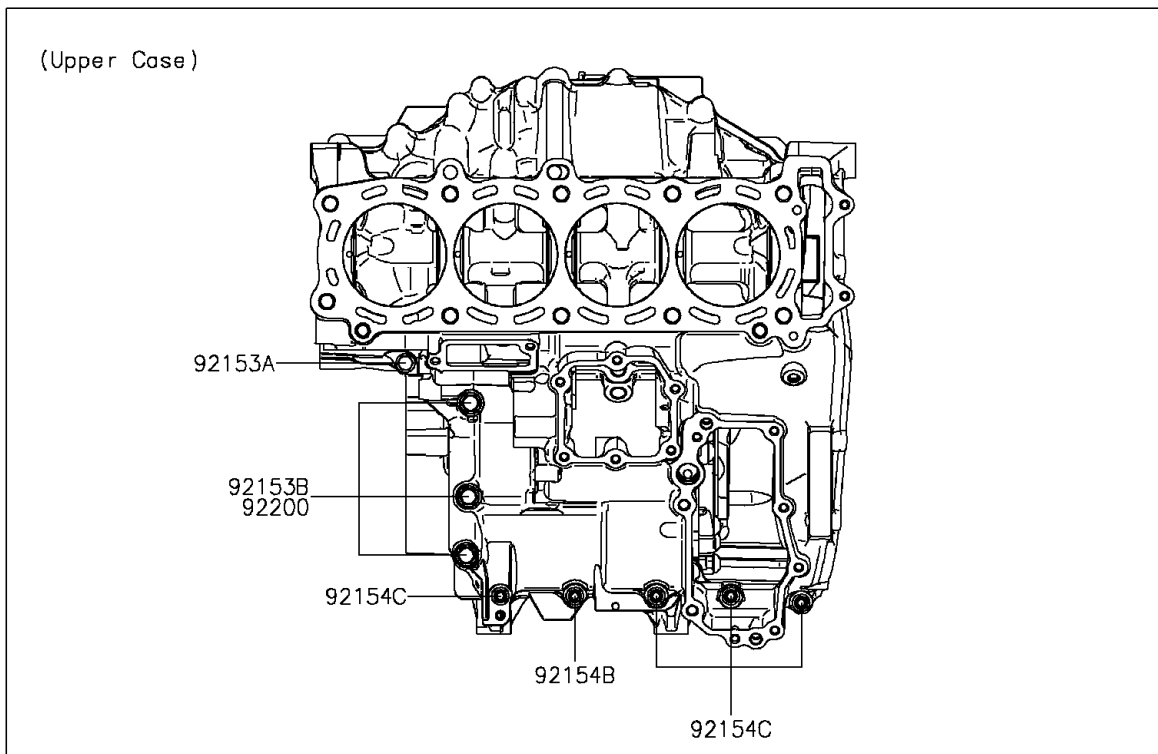

## 2015 PARTS DIAGRAM

Crankcase Bolt Pattern

E1412

## 2015 PARTS LIST

Crankcase Bolt Pattern

ITEM NAME	PART NUMBER	QUANTITY
BOLT,FLANGED,7X85 (Ref # 92150)	92150-1251	1
BOLT,FLANGED,7X45 (Ref # 92153)	92153-1041	1
BOLT,FLANGED,7X60 (Ref # 92153A)	92153-1045	1
BOLT,8X63 (Ref # 92153B)	92153-1110	1
BOLT,FLANGED,10X100 (Ref # 92154)	92154-1446	1
BOLT,FLANGED,10X120 (Ref # 92154A)	92154-1447	1
BOLT,SOCKET,6X30 (Ref # 92154B)	92154-1463	1
BOLT,SOCKET,6X40 (Ref # 92154C)	92154-1465	1
WASHER,8.2X16X1.6 (Ref # 92200)	92200-0047	1
WASHER,10.2X18.4X1.8 (Ref # 92200A)	92200-0990	1