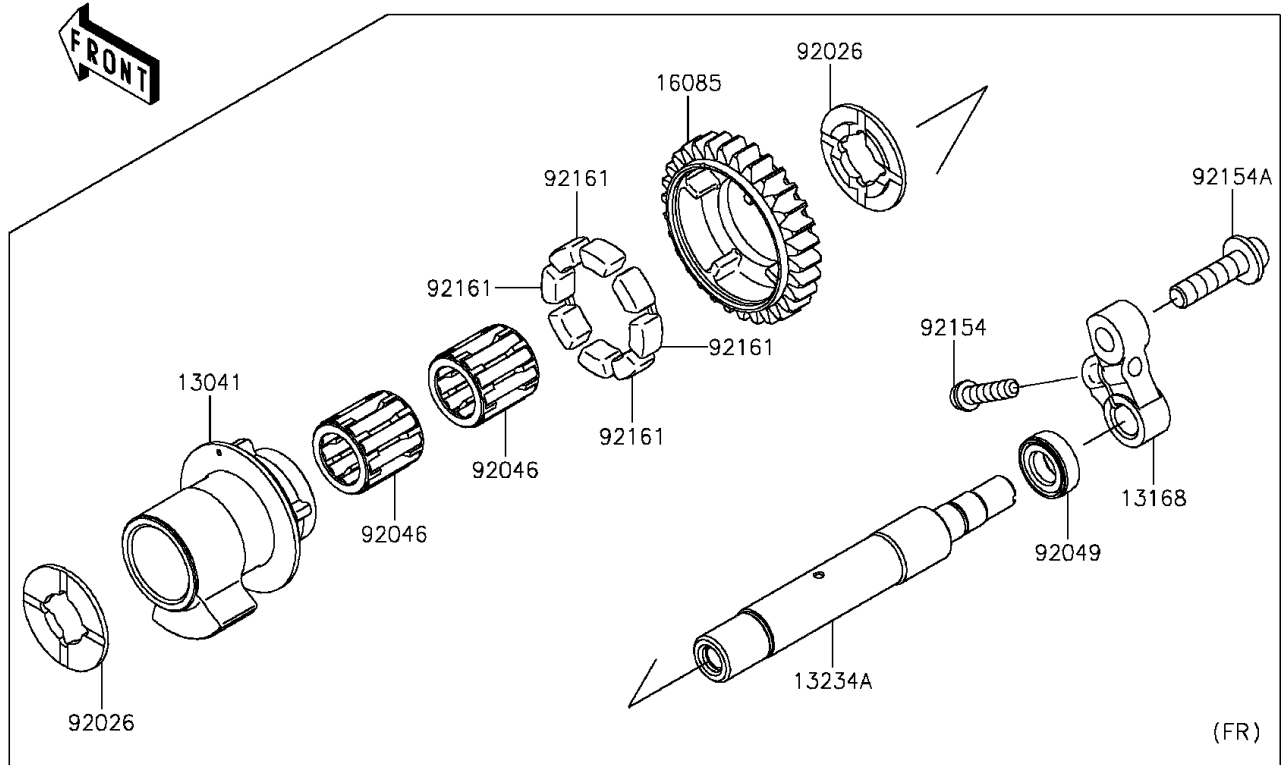

2015 PARTS DIAGRAM

Balancer

E1323

2015 PARTS LIST

Balancer

ITEM NAME	PART NUMBER	QUANTITY
BALANCER,FR (Ref # 13041)	13041-0043	1
BALANCER,RR (Ref # 13041A)	13041-0045	1
LEVER,BACKLASH ADJUSTMENT (Ref # 13168)	13168-0831	1
SHAFT-COMP (Ref # 13234)	13234-0050	1
SHAFT-COMP (Ref # 13234A)	13234-0595	1
GEAR,30T (Ref # 16085)	16085-0621	1
SPACER (Ref # 92026)	92026-0730	1
BEARING-NEEDLE (Ref # 92046)	92046-1266	1
SEAL-OIL (Ref # 92049)	92049-0720	1
BOLT,SOCKET,6X25 (Ref # 92154)	92154-1457	1
BOLT,SOCKET,8X30 (Ref # 92154A)	92154-1679	1
DAMPER (Ref # 92161)	92161-1055	1