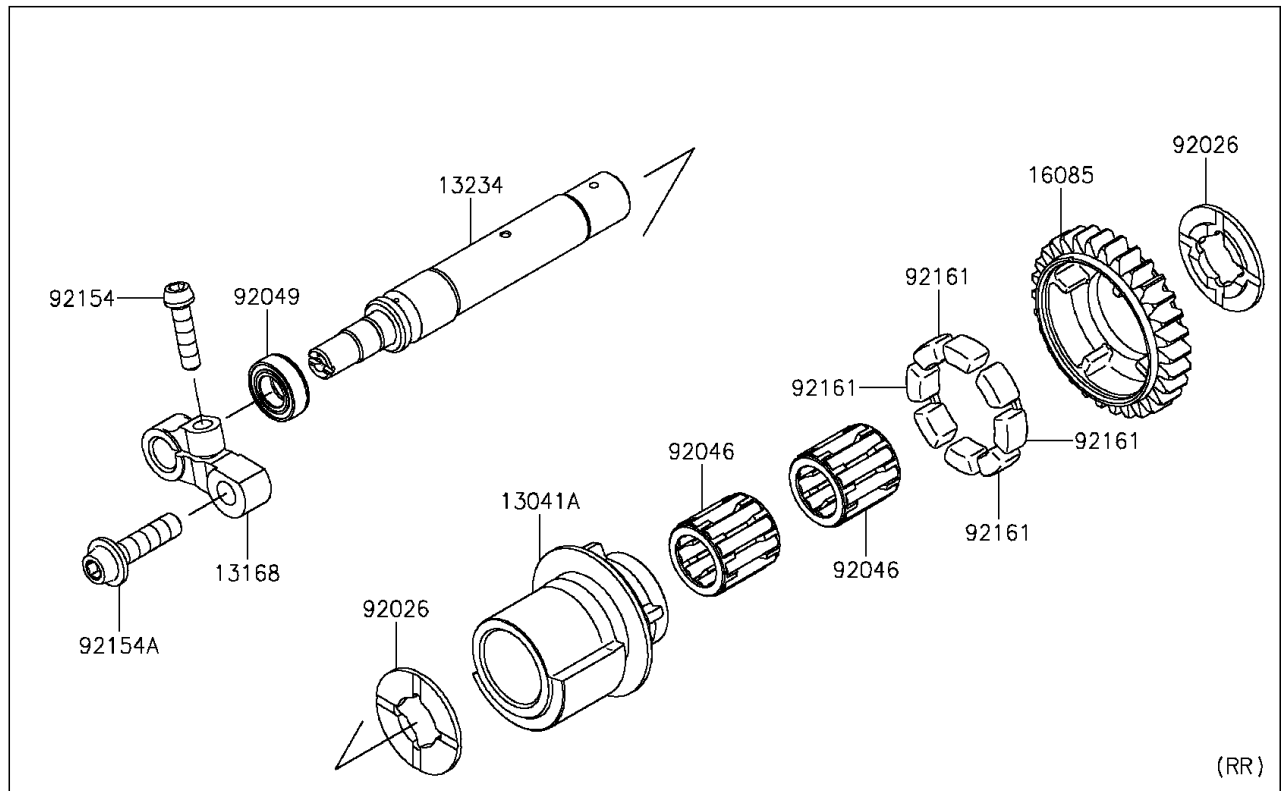

2015 PARTS DIAGRAM

Balancer

E1323

2015 PARTS LIST

Balancer

ITEM NAME	PART NUMBER	QUANTITY
BALANCER,FR (Ref # 13041)	13041-0043	1
BALANCER,RR (Ref # 13041A)	13041-0045	1
LEVER,BACKLASH ADJUSTMENT (Ref # 13168)	13168-0831	1
SHAFT-COMP (Ref # 13234)	13234-0050	1
SHAFT-COMP (Ref # 13234A)	13234-0595	1
GEAR,30T (Ref # 16085)	16085-0621	1
SPACER (Ref # 92026)	92026-0730	1
BEARING-NEEDLE (Ref # 92046)	92046-1266	1
SEAL-OIL (Ref # 92049)	92049-0720	1
BOLT,SOCKET,6X25 (Ref # 92154)	92154-1457	1
BOLT,SOCKET,8X30 (Ref # 92154A)	92154-1679	1
DAMPER (Ref # 92161)	92161-1055	1