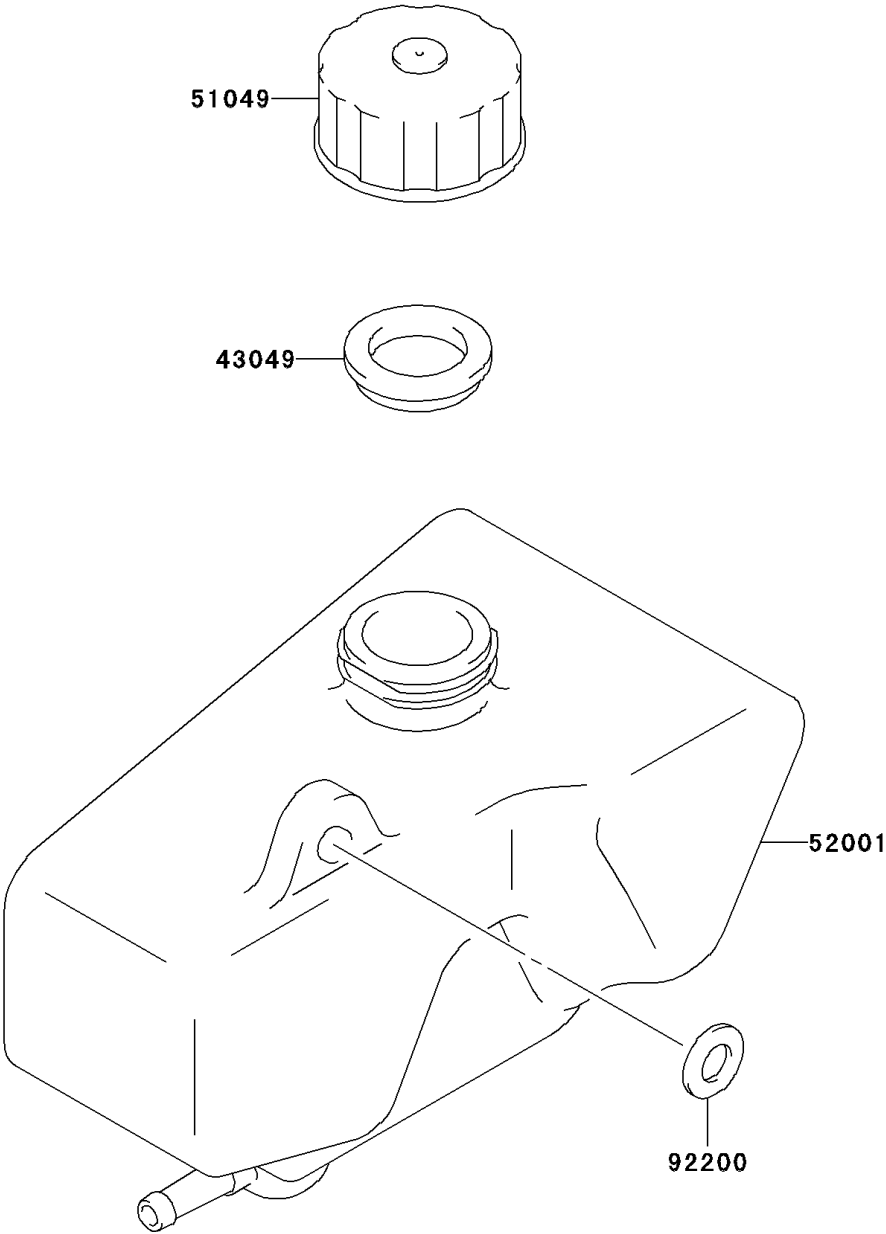

2003 KDX™50 PARTS DIAGRAM

Oil Tank

F2450

2003 KDX™50 PARTS LIST

Oil Tank

ITEM NAME	PART NUMBER	QUANTITY
PACKING,OIL TANK (Ref # 43049)	43049-S011	1
CAP-TANK (Ref # 51049)	51049-S009	1
TANK-OIL (Ref # 52001)	52001-S007	1
WASHER,10.5X18X1 (Ref # 92200)	92200-S177	1