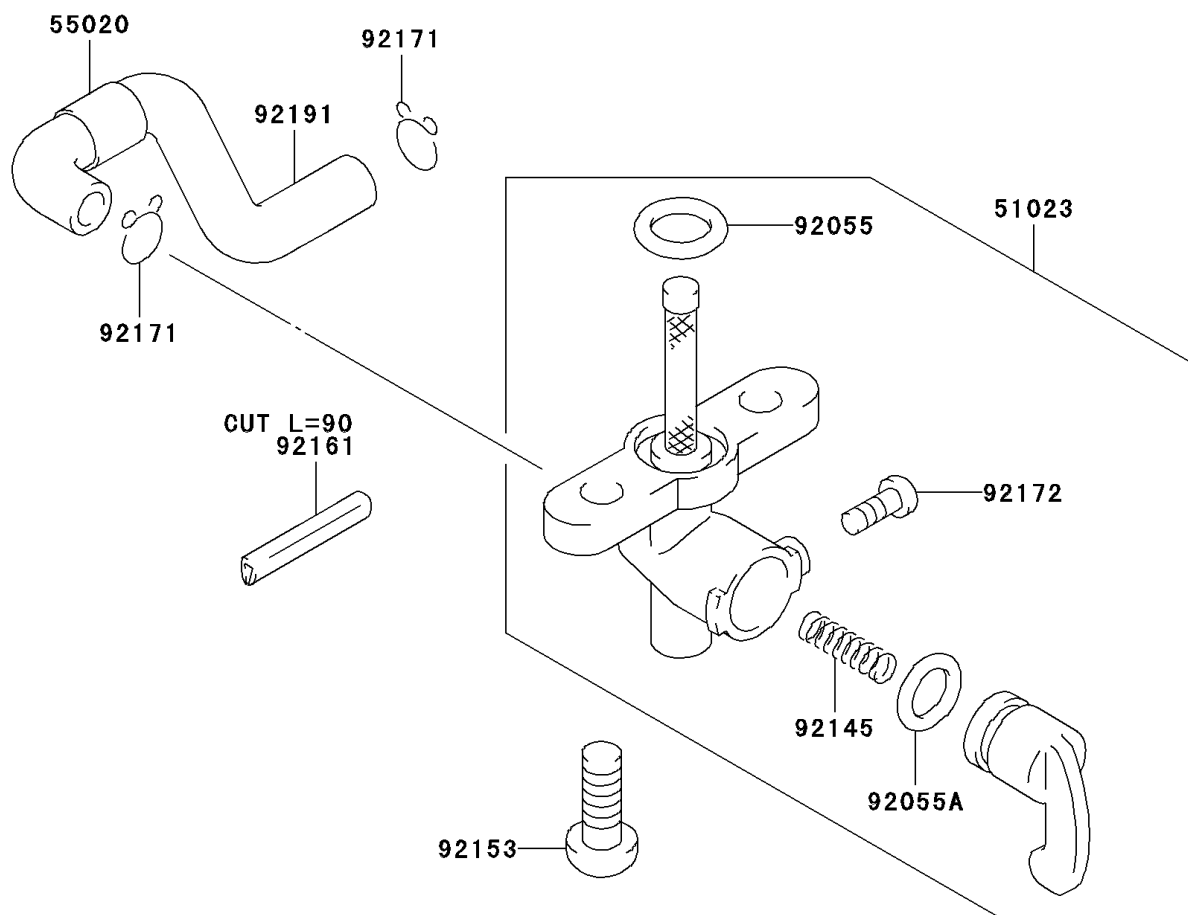

2003 KDX™50 PARTS DIAGRAM

Fuel Filter

F2411

2003 KDX™50 PARTS LIST

Fuel Filter

ITEM NAME	PART NUMBER	QUANTITY
TAP-ASSY (Ref # 51023)	51023-S009	1
GUARD,FUEL HOSE (Ref # 55020)	55020-S008	1
RING-O (Ref # 92055)	92055-S072	1
RING-O (Ref # 92055A)	92055-S073	1
SPRING (Ref # 92145)	92145-S111	1
BOLT (Ref # 92153)	92153-S001	1
DAMPER (Ref # 92161)	92161-S111	1
CLAMP,FUEL HOSE (Ref # 92171)	92171-S003	1
SCREW (Ref # 92172)	92172-S183	1
TUBE,FUEL (Ref # 92191)	92191-S066	1