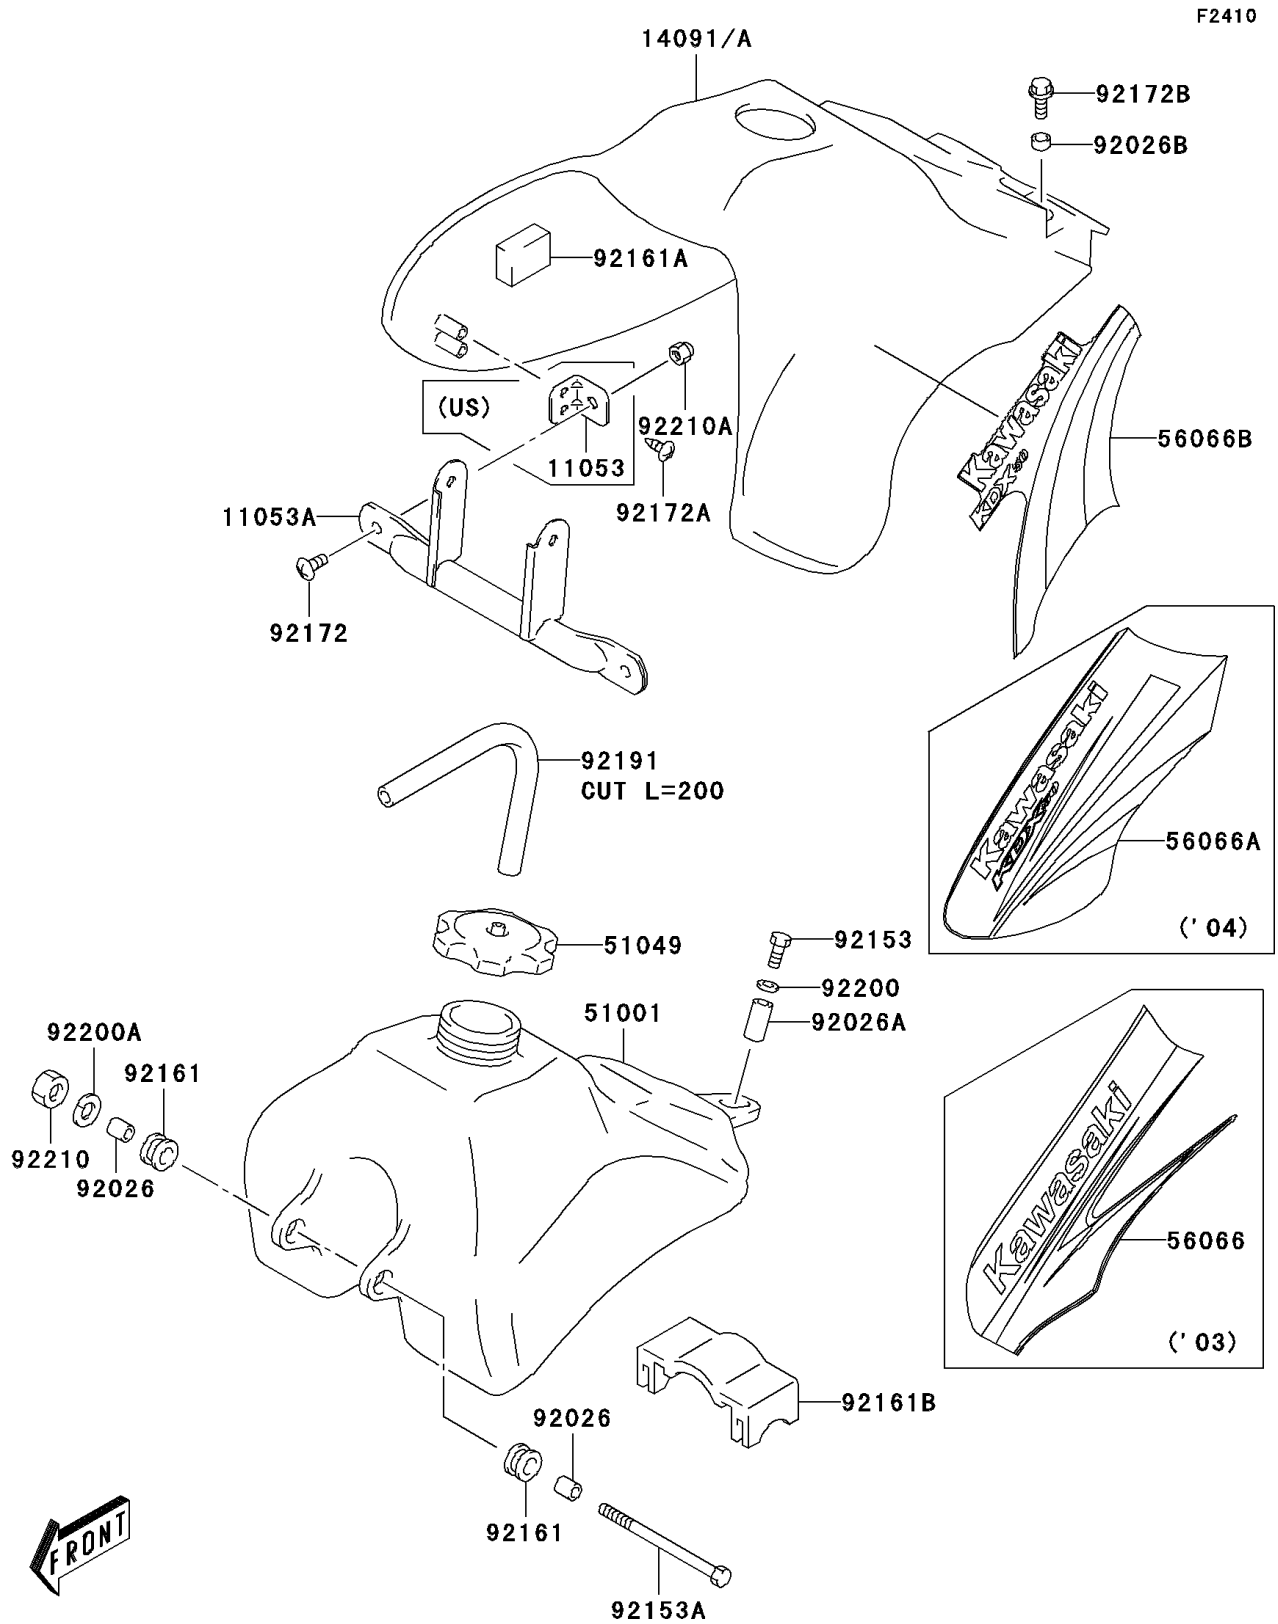

2003 KDX™50 PARTS DIAGRAM

Fuel Tank

2003 KDX™50 PARTS LIST

Fuel Tank

ITEM NAME	PART NUMBER	QUANTITY
BRACKET,FUEL TANK COVER (Ref # 11053A)	11053-S026	1
COVER,FUEL TANK,L.GREEN (Ref # 14091)	14091-S093-535	1
TANK-COMP-FUEL (Ref # 51001)	51001-S009	1
CAP-TANK (Ref # 51049)	51049-S005	1
PATTERN SET,TANK,WHT/GLD/BLK/GRN (Ref # 56066)	56066-S010-553	1
SPACER,FUEL TANK (Ref # 92026)	92026-S058	1
SPACER,FUEL TANK,RR (Ref # 92026A)	92026-S113	1
SPACER,FUEL TANK COVER,RR (Ref # 92026B)	92026-S114	1
BOLT (Ref # 92153)	92153-S126	1
BOLT,FUEL TANK (Ref # 92153A)	92153-S319	1
DAMPER,FUEL TANK (Ref # 92161)	92161-S067	1
DAMPER,FUEL TANK COVER (Ref # 92161A)	92161-S110	1
DAMPER (Ref # 92161B)	92161-S112	1
SCREW (Ref # 92172)	92172-S017	1
SCREW,FUEL TANK (Ref # 92172A)	92172-S188	1
SCREW,FUEL TANK (Ref # 92172B)	92172-S189	1
TUBE,FUEL TANK BREATHER (Ref # 92191)	92191-S028	1
WASHER,6.5X18X1 (Ref # 92200)	92200-S004	1
WASHER (Ref # 92200A)	92200-S102	1
NUT (Ref # 92210)	92210-S001	1
NUT (Ref # 92210A)	92210-S039	1
BRACKET,FUEL TANK COVER (Ref # 11053)	11053-S025	1