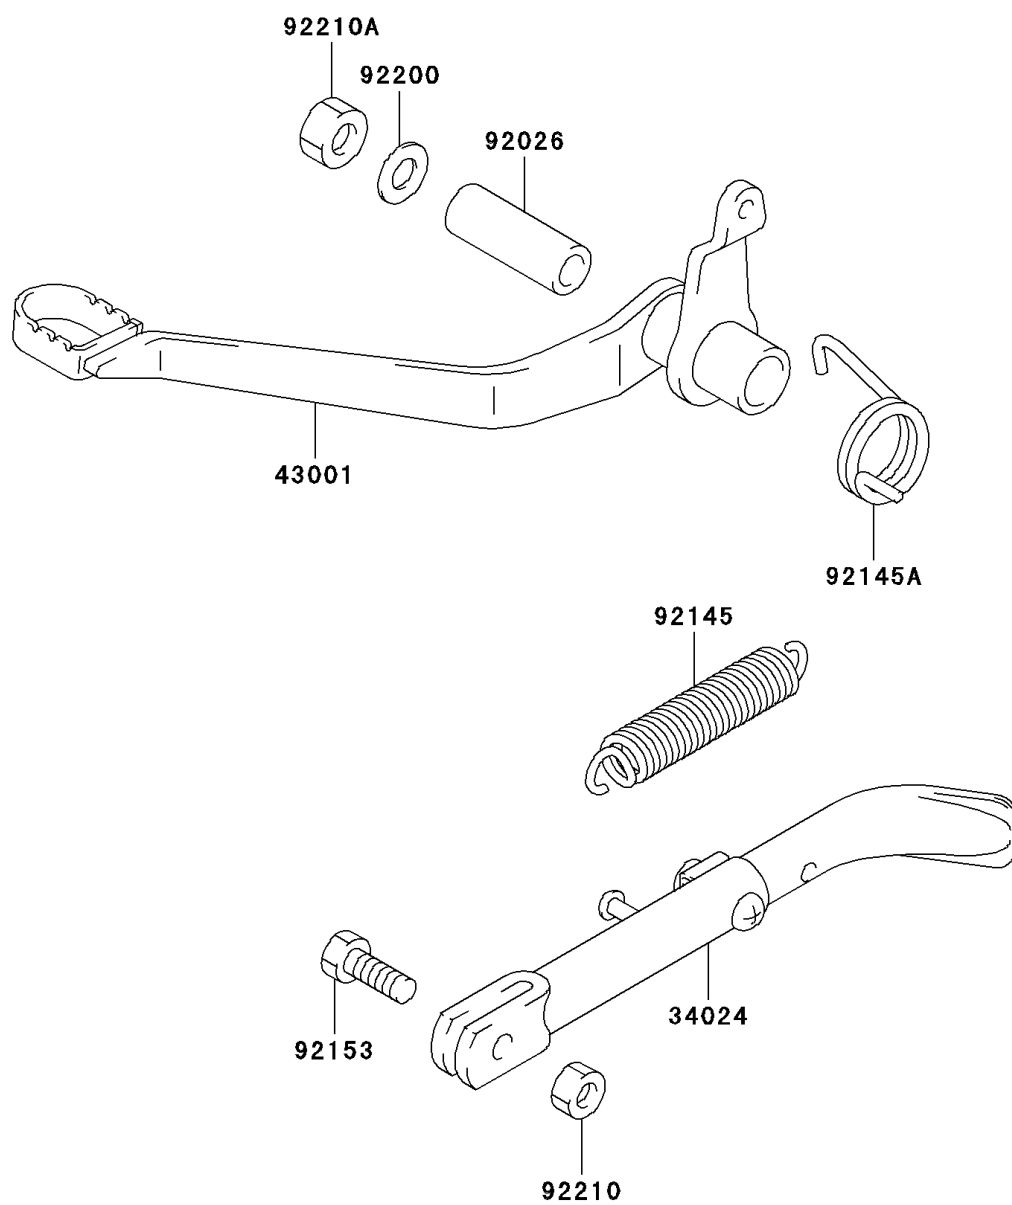

## 2003 KDX™50 PARTS DIAGRAM

Brake Pedal

F2260

## 2003 KDX™50 PARTS LIST

Brake Pedal

ITEM NAME	PART NUMBER	QUANTITY
STAND-SIDE,BLACK (Ref # 34024)	34024-S005-503	1
LEVER-BRAKE (Ref # 43001)	43001-S005	1
SPACER,BRAKE PEDAL (Ref # 92026)	92026-S109	1
SPRING (Ref # 92145)	92145-S119	1
SPRING,BRAKE PEDAL RETURN (Ref # 92145A)	92145-S120	1
BOLT,8X22 (Ref # 92153)	92153-S318	1
WASHER,10.5X22X1.6 (Ref # 92200)	92200-S173	1
NUT (Ref # 92210)	92210-S051	1
NUT,BRAKE PEDAL (Ref # 92210A)	92210-S117	1