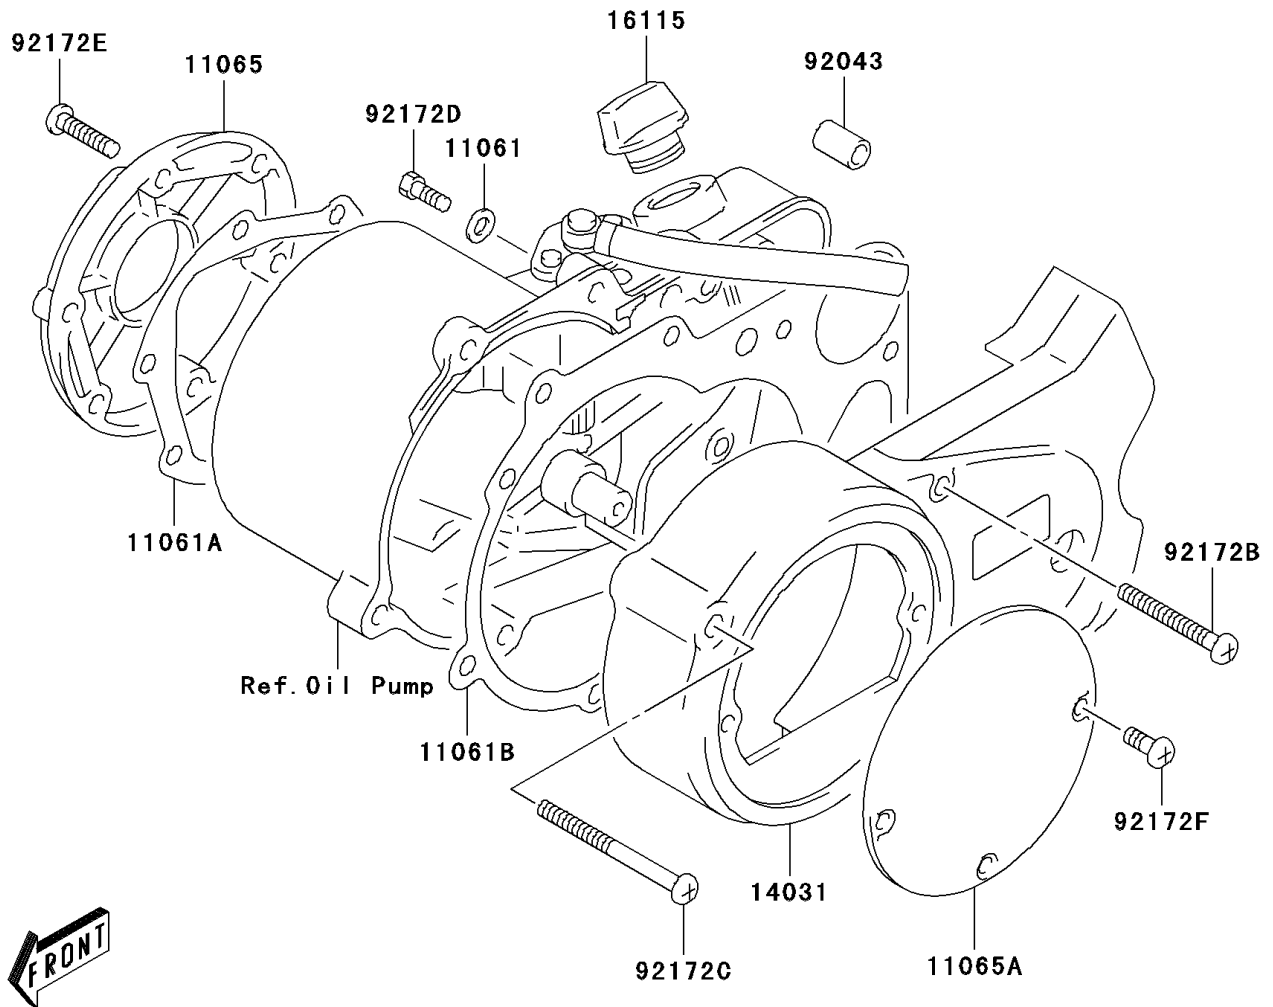

## 2003 KDX™50 PARTS DIAGRAM

Engine Cover(s)

E1431

## 2003 KDX™50 PARTS LIST

Engine Cover(s)

ITEM NAME	PART NUMBER	QUANTITY
GASKET (Ref # 11061)	11061-S045	1
GASKET,RELEASE CAP (Ref # 11061A)	11061-S078	1
GASKET,CLUTCH COVER (Ref # 11061B)	11061-S079	1
CAP,CLUTCH RELEASE ADJUST (Ref # 11065)	11065-S042	1
CAP,MAGNETO INSPECTION (Ref # 11065A)	11065-S045	1
COVER-GENERATOR (Ref # 14031)	14031-S007	1
CAP-OIL FILLER (Ref # 16115)	16115-S004	1
PIN,CLUTCH COVER (Ref # 92043)	92043-S026	1
SCREW (Ref # 92172)	92172-S090	1
SCREW (Ref # 92172A)	92172-S117	1
SCREW (Ref # 92172B)	92172-S118	1
SCREW (Ref # 92172C)	92172-S122	1
SCREW,OIL LEVEL (Ref # 92172D)	92172-S123	1
SCREW (Ref # 92172E)	92172-S150	1
SCREW (Ref # 92172F)	92172-S180	1
SCREW (Ref # 92172G)	92172-S185	1