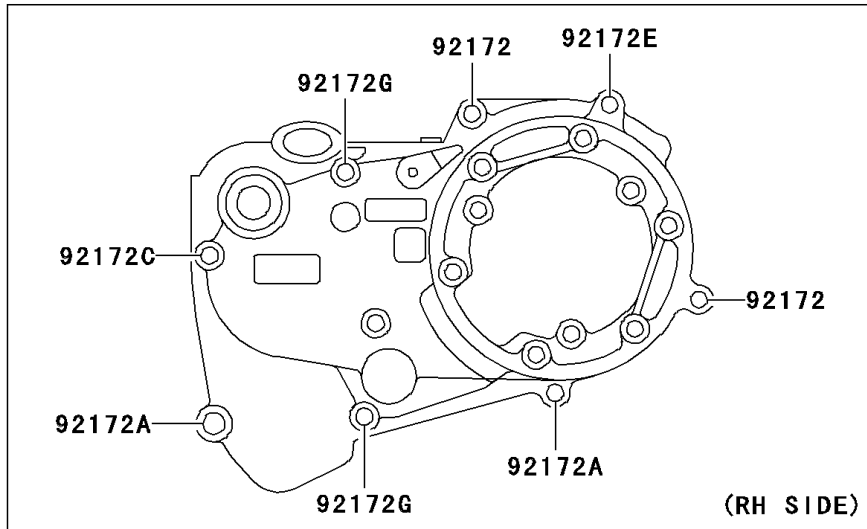

## 2003 KDX™50 PARTS DIAGRAM

Engine Cover(s)

E1431

## 2003 KDX™50 PARTS LIST

Engine Cover(s)

ITEM NAME	PART NUMBER	QUANTITY
GASKET (Ref # 11061)	11061-S045	1
GASKET,RELEASE CAP (Ref # 11061A)	11061-S078	1
GASKET,CLUTCH COVER (Ref # 11061B)	11061-S079	1
CAP,CLUTCH RELEASE ADJUST (Ref # 11065)	11065-S042	1
CAP,MAGNETO INSPECTION (Ref # 11065A)	11065-S045	1
COVER-GENERATOR (Ref # 14031)	14031-S007	1
CAP-OIL FILLER (Ref # 16115)	16115-S004	1
PIN,CLUTCH COVER (Ref # 92043)	92043-S026	1
SCREW (Ref # 92172)	92172-S090	1
SCREW (Ref # 92172A)	92172-S117	1
SCREW (Ref # 92172B)	92172-S118	1
SCREW (Ref # 92172C)	92172-S122	1
SCREW,OIL LEVEL (Ref # 92172D)	92172-S123	1
SCREW (Ref # 92172E)	92172-S150	1
SCREW (Ref # 92172F)	92172-S180	1
SCREW (Ref # 92172G)	92172-S185	1