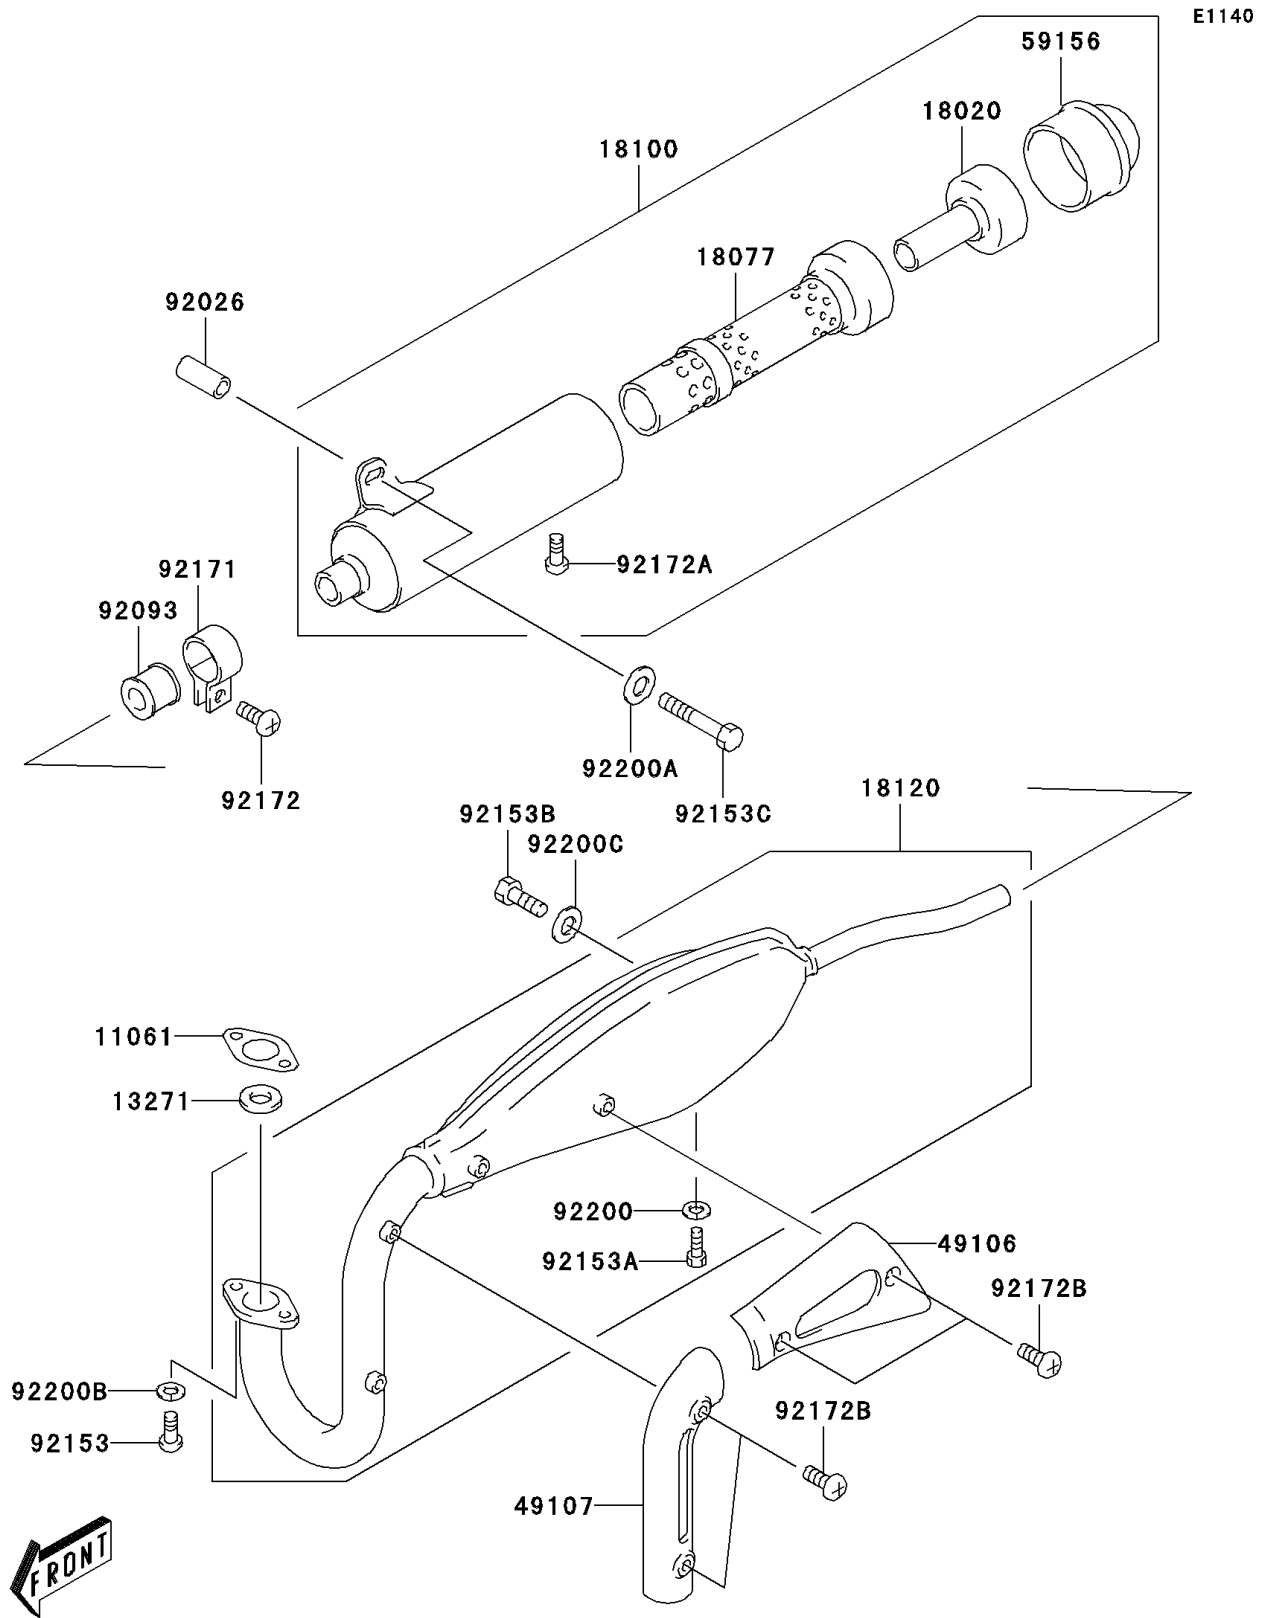

2003 KDX™50 PARTS DIAGRAM

Muffler(s)

2003 KDX™50 PARTS LIST

Muffler(s)

ITEM NAME	PART NUMBER	QUANTITY
GASKET,EXHAUST PIPE (Ref # 11061)	11061-S081	1
PLATE,EXHAUST PIPE (Ref # 13271)	13271-S027	1
BAFFLE (Ref # 18020)	18020-S002	1
ARRESTER-SPARK (Ref # 18077)	18077-S001	1
BODY-ASSY-MUFFLER (Ref # 18100)	18100-S003	1
CHAMBER-EXHAUST (Ref # 18120)	18120-S001	1
COVER-MUFFLER (Ref # 49106)	49106-S005	1
COVER-EXHAUST PIPE (Ref # 49107)	49107-S005	1
PIPE-TAIL (Ref # 59156)	59156-S002	1
SPACER (Ref # 92026)	92026-S108	1
SEAL,MUFFLER (Ref # 92093)	92093-S042	1
BOLT (Ref # 92153)	92153-S024	1
BOLT (Ref # 92153A)	92153-S125	1
BOLT (Ref # 92153B)	92153-S314	1
BOLT (Ref # 92153C)	92153-S315	1
CLAMP,CONNECTOR (Ref # 92171)	92171-S105	1
SCREW (Ref # 92172)	92172-S008	1
SCREW,STARTER (Ref # 92172A)	92172-S128	1
SCREW,5X6 (Ref # 92172B)	92172-S186	1
WASHER (Ref # 92200)	92200-S003	1
WASHER (Ref # 92200A)	92200-S028	1
WASHER,CHAIN ADJUSTER LOCK (Ref # 92200B)	92200-S102	1
WASHER (Ref # 92200C)	92200-S169	1