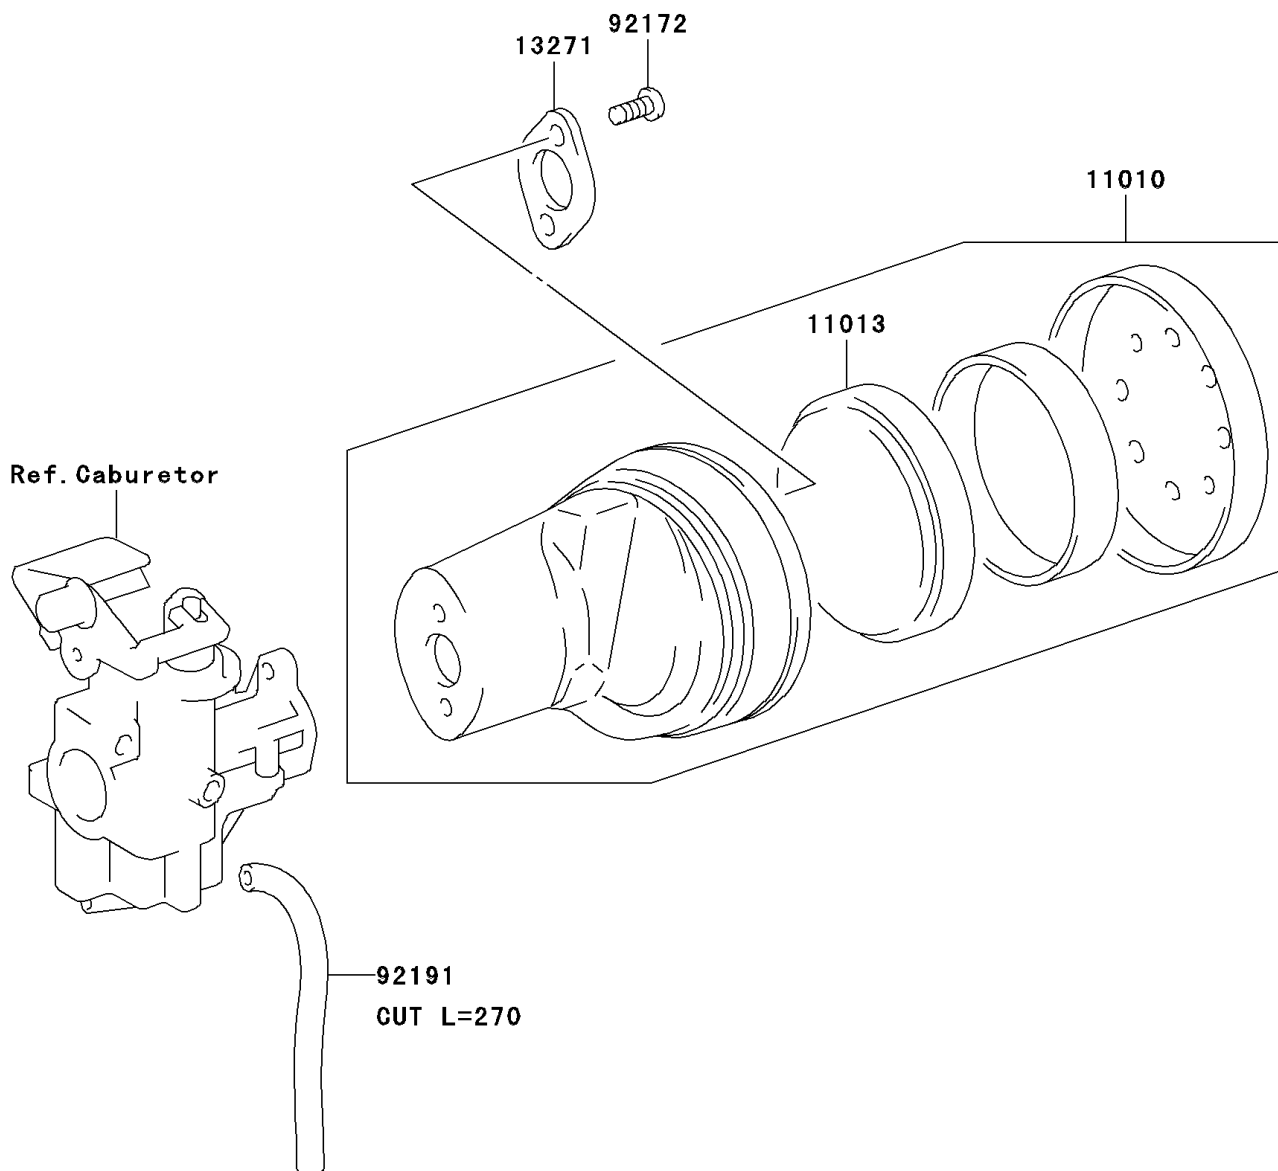

2003 KDX™50 PARTS DIAGRAM

Air Cleaner

E1130

2003 KDX™50 PARTS LIST

Air Cleaner

ITEM NAME	PART NUMBER	QUANTITY
FILTER-ASSY-AIR (Ref # 11010)	11010-S004	1
ELEMENT-AIR FILTER (Ref # 11013)	11013-S005	1
PLATE,AIR CLEANER (Ref # 13271)	13271-S026	1
SCREW,AIR CLEANER (Ref # 92172)	92172-S127	1
TUBE (Ref # 92191)	92191-S041	1