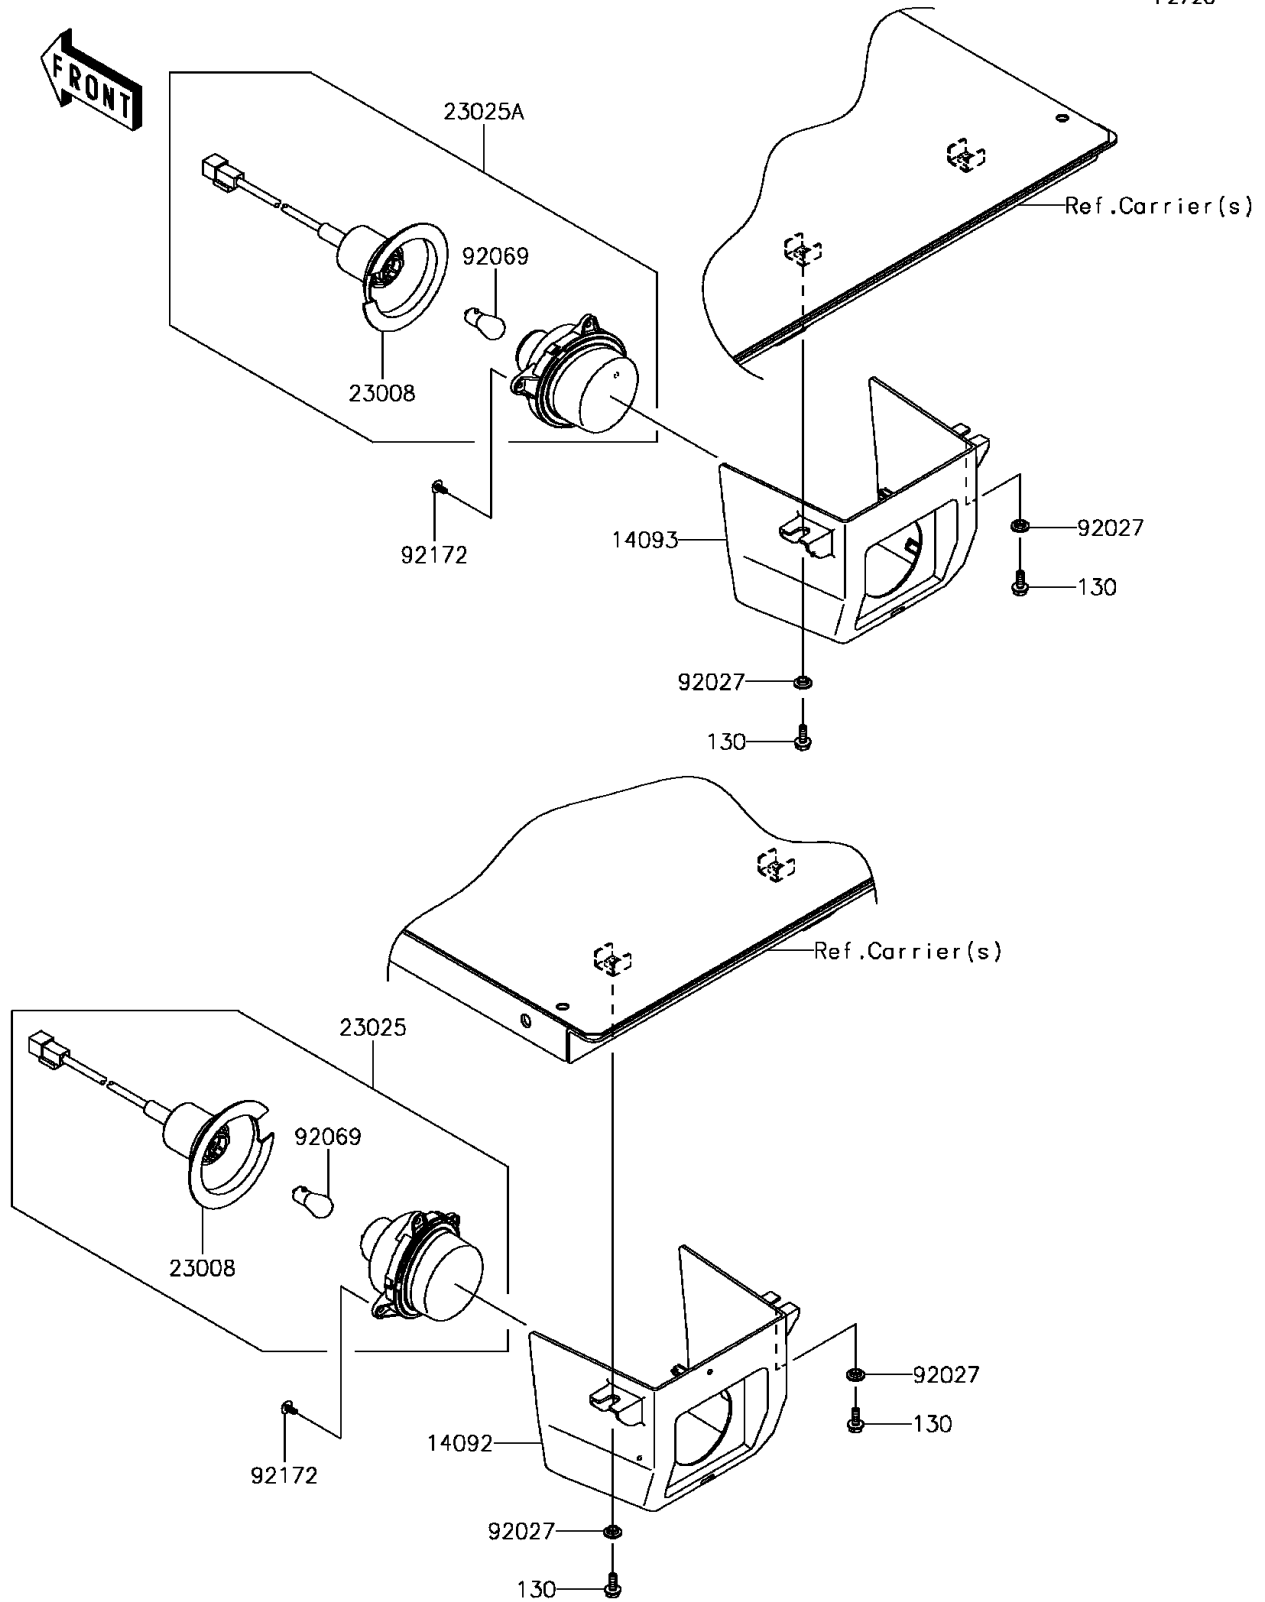

## 2017 MULE PRO-DX™ PARTS DIAGRAM

Taillight(s)

F2720

## 2017 MULE PRO-DX™ PARTS LIST

Taillight(s)

ITEM NAME	PART NUMBER	QUANTITY
BOLT-FLANGED,6X16 (Ref # 130)	130CA0616	1
COVER,TAIL LAMP,LH (Ref # 14092)	14092-1183	1
COVER,TAIL LAMP,RH (Ref # 14093)	14093-0091	1
SOCKET-ASSY (Ref # 23008)	23008-0162	1
LAMP-TAIL,LH (Ref # 23025)	23025-0334	1
LAMP-TAIL,RH (Ref # 23025A)	23025-0341	1
COLLAR,L=4.6 (Ref # 92027)	92027-1168	1
BULB,12V 21/5W (Ref # 92069)	92069-0072	1
SCREW,TAPPING,5X10 (Ref # 92172)	92172-0262	1