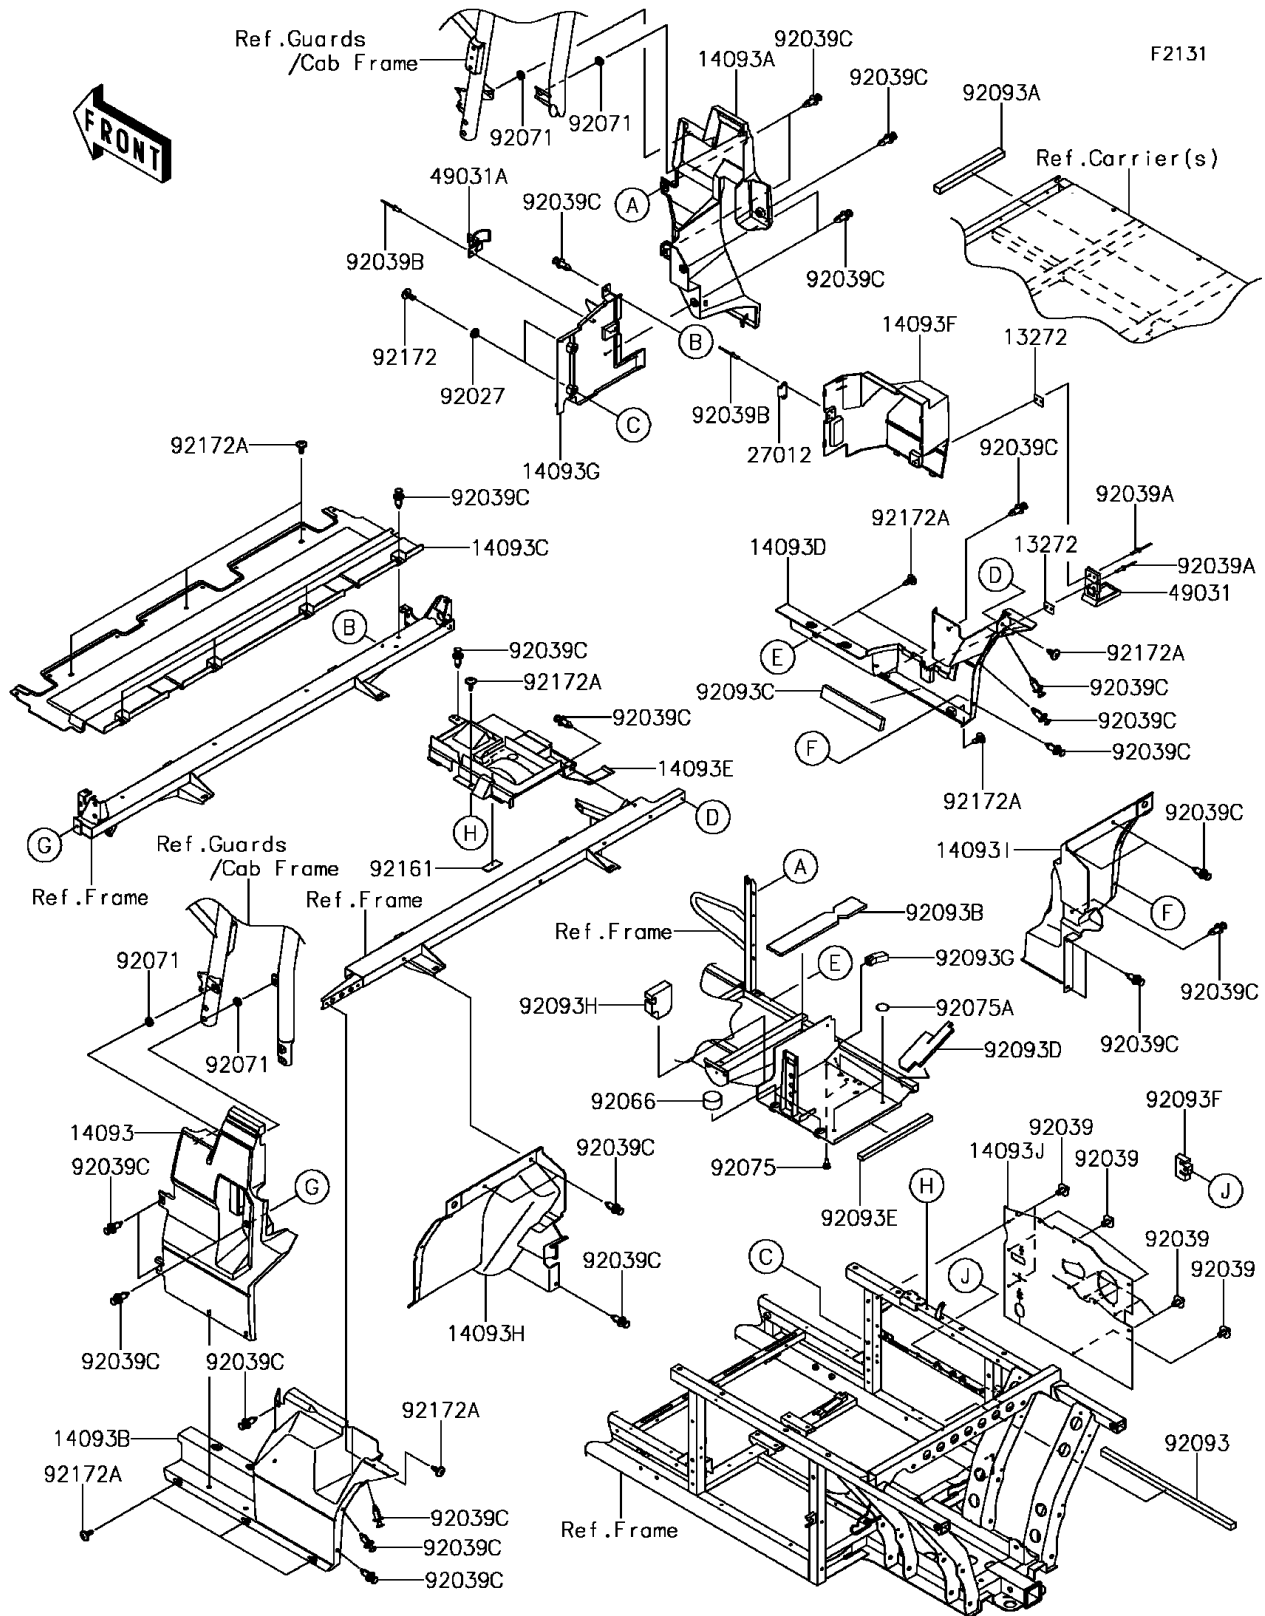

## 2017 MULE PRO-DX™ PARTS DIAGRAM

Frame Fittings(Rear)

## 2017 MULE PRO-DX™ PARTS LIST

Frame Fittings(Rear)

ITEM NAME	PART NUMBER	QUANTITY
PLATE,LATCH (Ref # 13272)	13272-1828	1
COVER,SIDE,LH,FR,F.BLACK (Ref # 14093)	14093-0167-6Z	1
COVER,SIDE,RH,FR,F.BLACK (Ref # 14093A)	14093-0168-6Z	1
COVER,SIDE,LH,RR (Ref # 14093B)	14093-0169	1
COVER,SEAT,BACK (Ref # 14093C)	14093-0171	1
COVER,SIDE,RH,RR (Ref # 14093D)	14093-0173	1
COVER,DUST (Ref # 14093E)	14093-0296	1
COVER,SIDE,RH,A/C MAINT. (Ref # 14093F)	14093-0371	1
COVER,SIDE,RH,A/C,FR (Ref # 14093G)	14093-0372	1
COVER,RR,FLOOR,MUD,LH (Ref # 14093H)	14093-0388	1
COVER,RR,FLOOR,MUD,RH (Ref # 14093I)	14093-0389	1
COVER,MAINTENANCE ROOM (Ref # 14093J)	14093-0492	1
HOOK,STRIKER (Ref # 27012)	27012-0806	1
LATCH,A/C (Ref # 49031)	49031-0007	1
LATCH,TOGGLE (Ref # 49031A)	49031-0015	1
COLLAR,L=4.6 (Ref # 92027)	92027-1168	1
RIVET (Ref # 92039)	92039-0086	1
RIVET,3.2X13.4 (Ref # 92039A)	92039-0739	1
RIVET (Ref # 92039B)	92039-0747	1
RIVET (Ref # 92039C)	92039-1229	1
PLUG,36X20 (Ref # 92066)	92066-0812	1
GROMMET (Ref # 92071)	92071-056	1
DAMPER,6X10X15 (Ref # 92075)	92075-1808	1
DAMPER,RUBBER (Ref # 92075A)	92075-261	1
SEAL,DUST,20X20X565 (Ref # 92093)	92093-0631	1
SEAL,DUST,20X25X280 (Ref # 92093A)	92093-0633	1
SEAL,DUST,61X368X10 (Ref # 92093B)	92093-0643	1
SEAL,DUST,39X255X15 (Ref # 92093C)	92093-0644	1
SEAL,DUST,69X207X10 (Ref # 92093D)	92093-0645	1

## 2017 MULE PRO-DX™ PARTS LIST

Frame Fittings(Rear)

ITEM NAME	PART NUMBER	QUANTITY
SEAL,DUST,15X305X20 (Ref # 92093E)	92093-0646	1
SEAL,52X72X20 (Ref # 92093F)	92093-0651	1
SEAL,21.5X60X20 (Ref # 92093G)	92093-0652	1
SEAL,GOMSPOR (Ref # 92093H)	92093-0667	1
DAMPER,25X60X3.175 (Ref # 92161)	92161-1827	1
SCREW,6X16 (Ref # 92172)	92172-0236	1
SCREW,6X16 (Ref # 92172A)	92172-0711	1