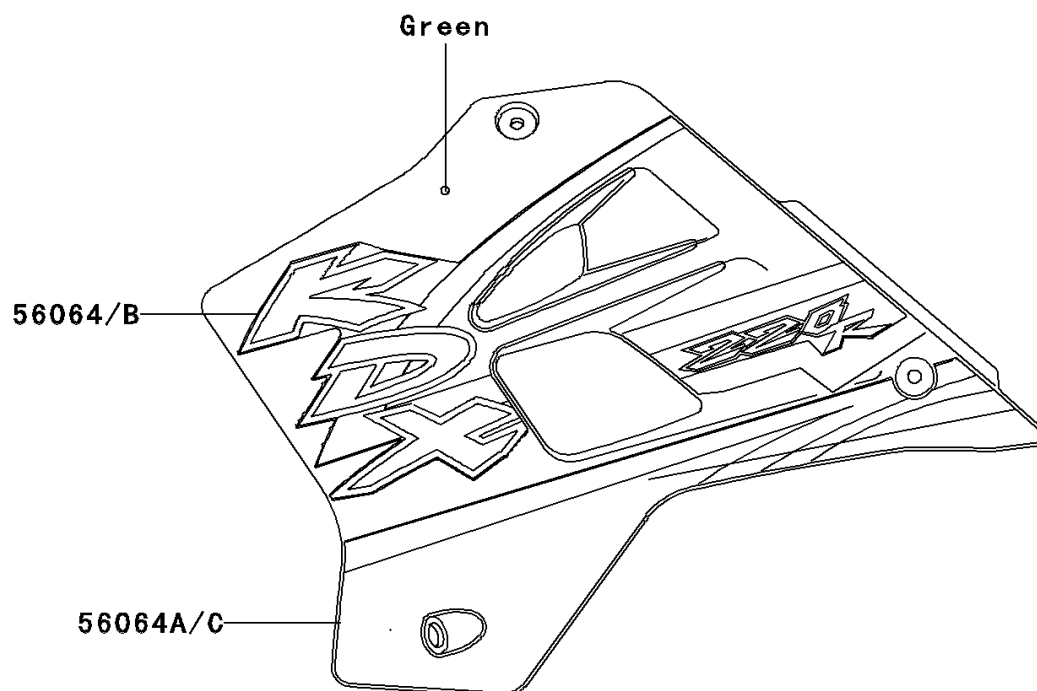

## 2002 KDX™220R PARTS DIAGRAM

Decals

F2861

## 2002 KDX™220R PARTS LIST

Decals

ITEM NAME	PART NUMBER	QUANTITY
PATTERN,HEAD LAMP COVER (Ref # 56062)	56062-1521	1
PATTERN,SHROUD,UPP,LH (Ref # 56064)	56064-1980	1
PATTERN,SHROUD,LWR,LH (Ref # 56064A)	56064-1981	1
PATTERN,SHROUD,UPP,RH (Ref # 56064B)	56064-1982	1
PATTERN,SHROUD,LWR,RH (Ref # 56064C)	56064-1983	1