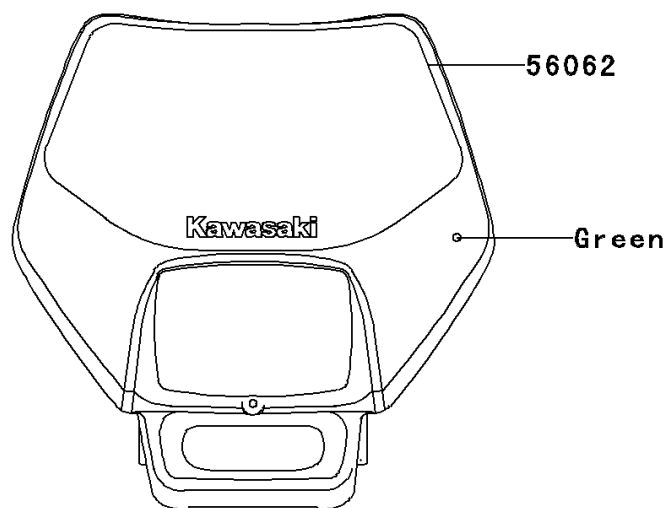

## 2002 KDX™220R PARTS DIAGRAM

Decals

F2861

## 2002 KDX™220R PARTS LIST

Decals

ITEM NAME	PART NUMBER	QUANTITY
PATTERN,HEAD LAMP COVER (Ref # 56062)	56062-1521	1
PATTERN,SHROUD,UPP,LH (Ref # 56064)	56064-1980	1
PATTERN,SHROUD,LWR,LH (Ref # 56064A)	56064-1981	1
PATTERN,SHROUD,UPP,RH (Ref # 56064B)	56064-1982	1
PATTERN,SHROUD,LWR,RH (Ref # 56064C)	56064-1983	1