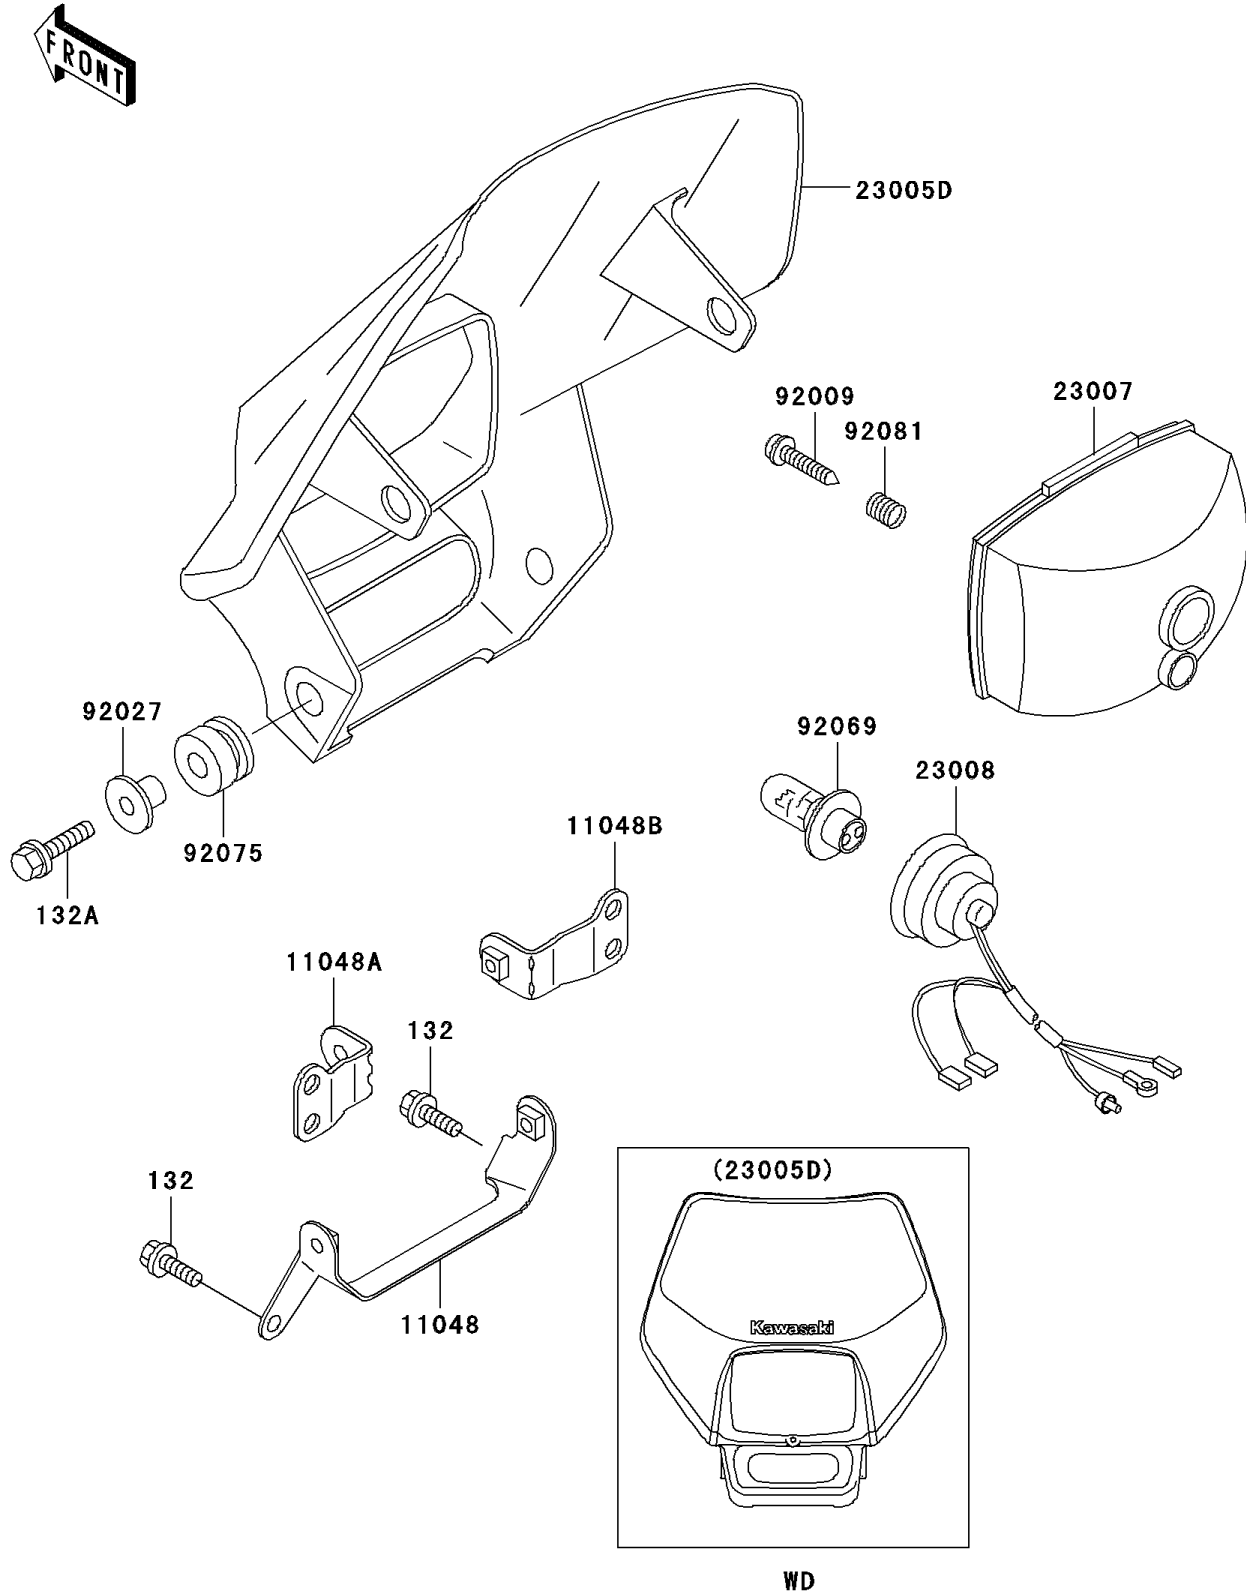

2002 KDX™220R PARTS DIAGRAM

Headlight(s)

F2710

2002 KDX™220R PARTS LIST

Headlight(s)

ITEM NAME	PART NUMBER	QUANTITY
BOLT-FLANGED-SMALL (Ref # 132)	132G0612	1
BOLT-FLANGED-SMALL (Ref # 132A)	132G0620	1
BRACKET,HEAD LAMP,LWR (Ref # 11048)	11048-1089	1
BRACKET,HEAD LAMP,UPP,LH (Ref # 11048A)	11048-1534	1
BRACKET,HEAD LAMP,UPP,RH (Ref # 11048B)	11048-1535	1
BODY-COMP-HEAD LAMP,L.GREEN (Ref # 23005D)	23005-5040-6W	1
LENS-COMP,HEAD LAMP (Ref # 23007)	23007-1246	1
SOCKET-ASSY,HEAD LAMP (Ref # 23008)	23008-1513	1
SCREW,TAPPING (Ref # 92009)	92009-1695	1
COLLAR (Ref # 92027)	92027-1183	1
BULB,12V 30/30W (Ref # 92069)	92069-1080	1
DAMPER,RUBBER (Ref # 92075)	92075-1123	1
SPRING,FOUCUS ADJUSTING (Ref # 92081)	92081-1519	1