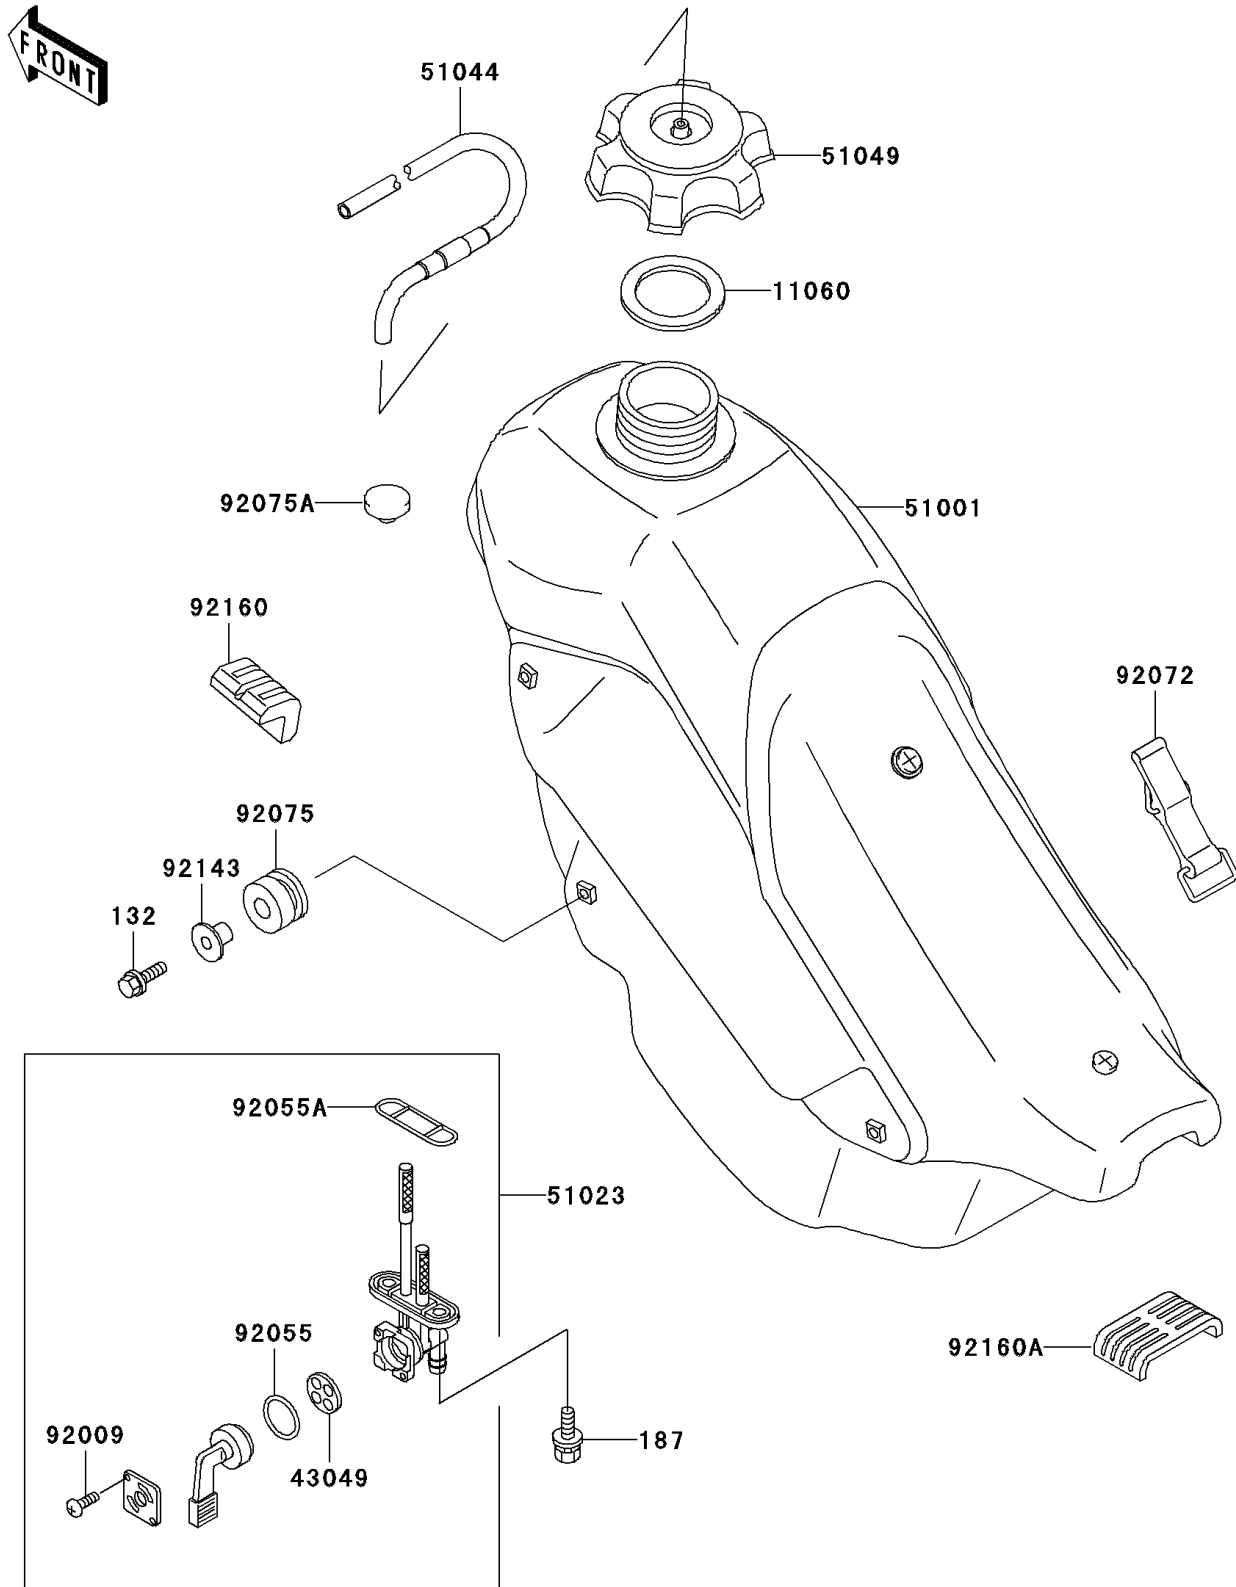

2002 KDX™220R PARTS DIAGRAM

Fuel Tank

F2410

2002 KDX™220R PARTS LIST

Fuel Tank

ITEM NAME	PART NUMBER	QUANTITY
BOLT-FLANGED-SMALL (Ref # 132)	132G0620	1
BOLT-UPSET-WSP (Ref # 187)	187B0616	1
GASKET,FUEL TANK CAP (Ref # 11060)	11060-1340	1
PACKING,FUEL TAP LEVER (Ref # 43049)	43049-1017	1
TANK-COMP-FUEL,L.GREEN (Ref # 51001)	51001-1668-6W	1
TAP-ASSY,FUEL (Ref # 51023)	51023-1214	1
TUBE-ASSY (Ref # 51044)	51044-1185	1
CAP-TANK,FUEL (Ref # 51049)	51049-1108	1
SCREW,3X5 (Ref # 92009)	92009-1123	1
RING-O,FUEL TAP LEVER (Ref # 92055)	92055-1111	1
RING-O,FUEL TAP PACKING (Ref # 92055A)	92055-1348	1
BAND,FUEL TANK (Ref # 92072)	92072-1229	1
DAMPER,RUBBER (Ref # 92075)	92075-1123	1
DAMPER (Ref # 92075A)	92075-281	1
COLLAR (Ref # 92143)	92143-1353	1
DAMPER,FUEL TANK (Ref # 92160)	92160-1328	1
DAMPER,FUEL TANK,RR (Ref # 92160A)	92160-1397	1