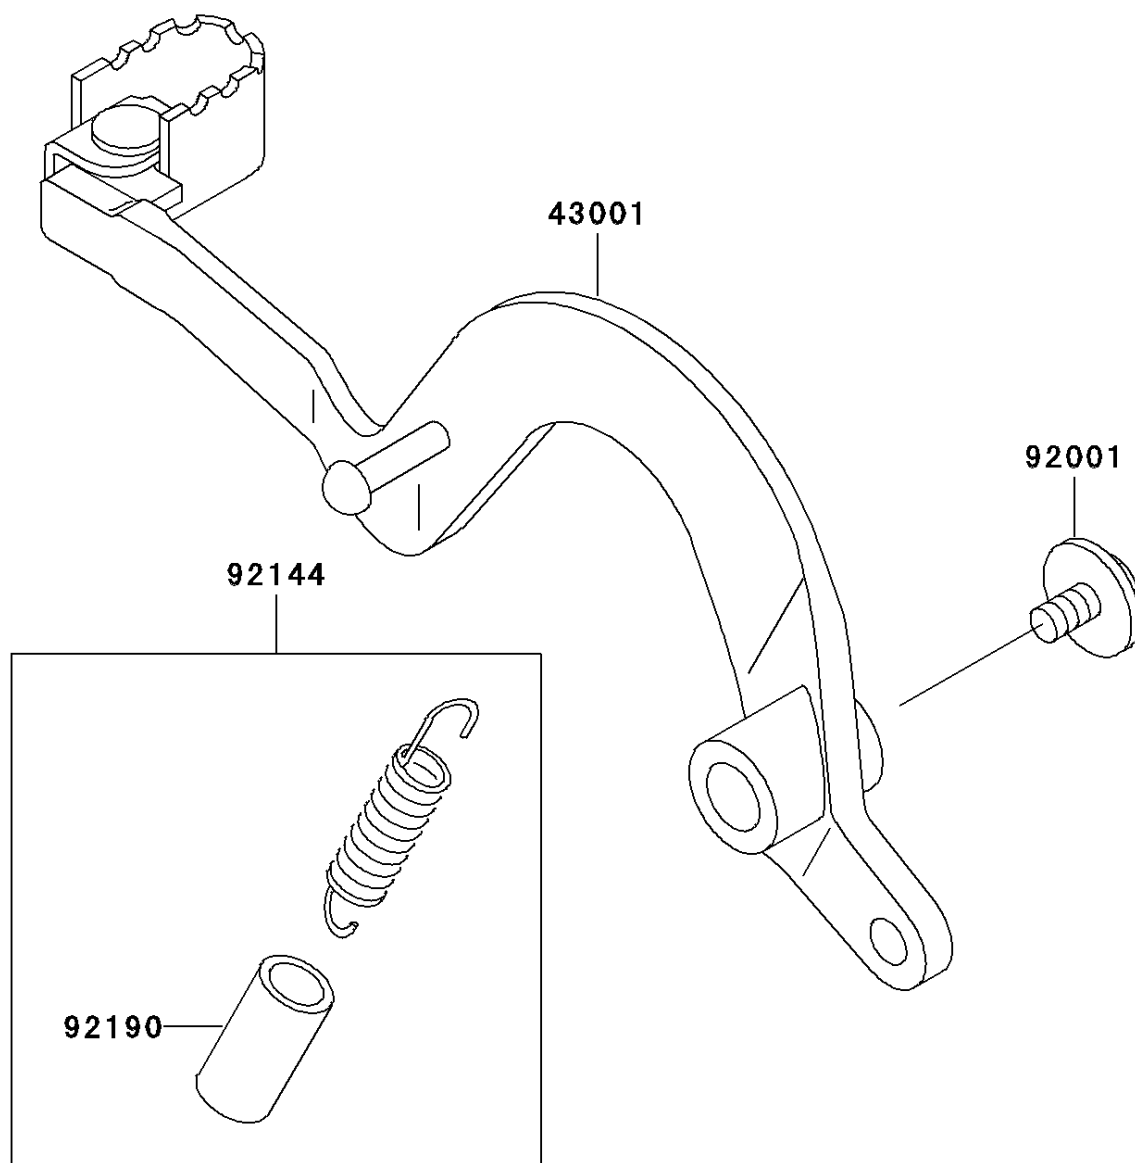

2002 KDX™220R PARTS DIAGRAM

Brake Pedal

F2260

2002 KDX™220R PARTS LIST

Brake Pedal

| ITEM NAME | PART NUMBER | QUANTITY |
|---|-------------|----------|
| LEVER-BRAKE,PEDAL (Ref # 43001) | 43001-1343 | 1 |
| BOLT,FLANGED,6X10 (Ref # 92001) | 92001-1034 | 1 |
| SPRING,BRAKE PEDAL RETURN (Ref # 92144) | 92144-1752 | 1 |
| TUBE,13X16X25 (Ref # 92190) | 92190-1488 | 1 |