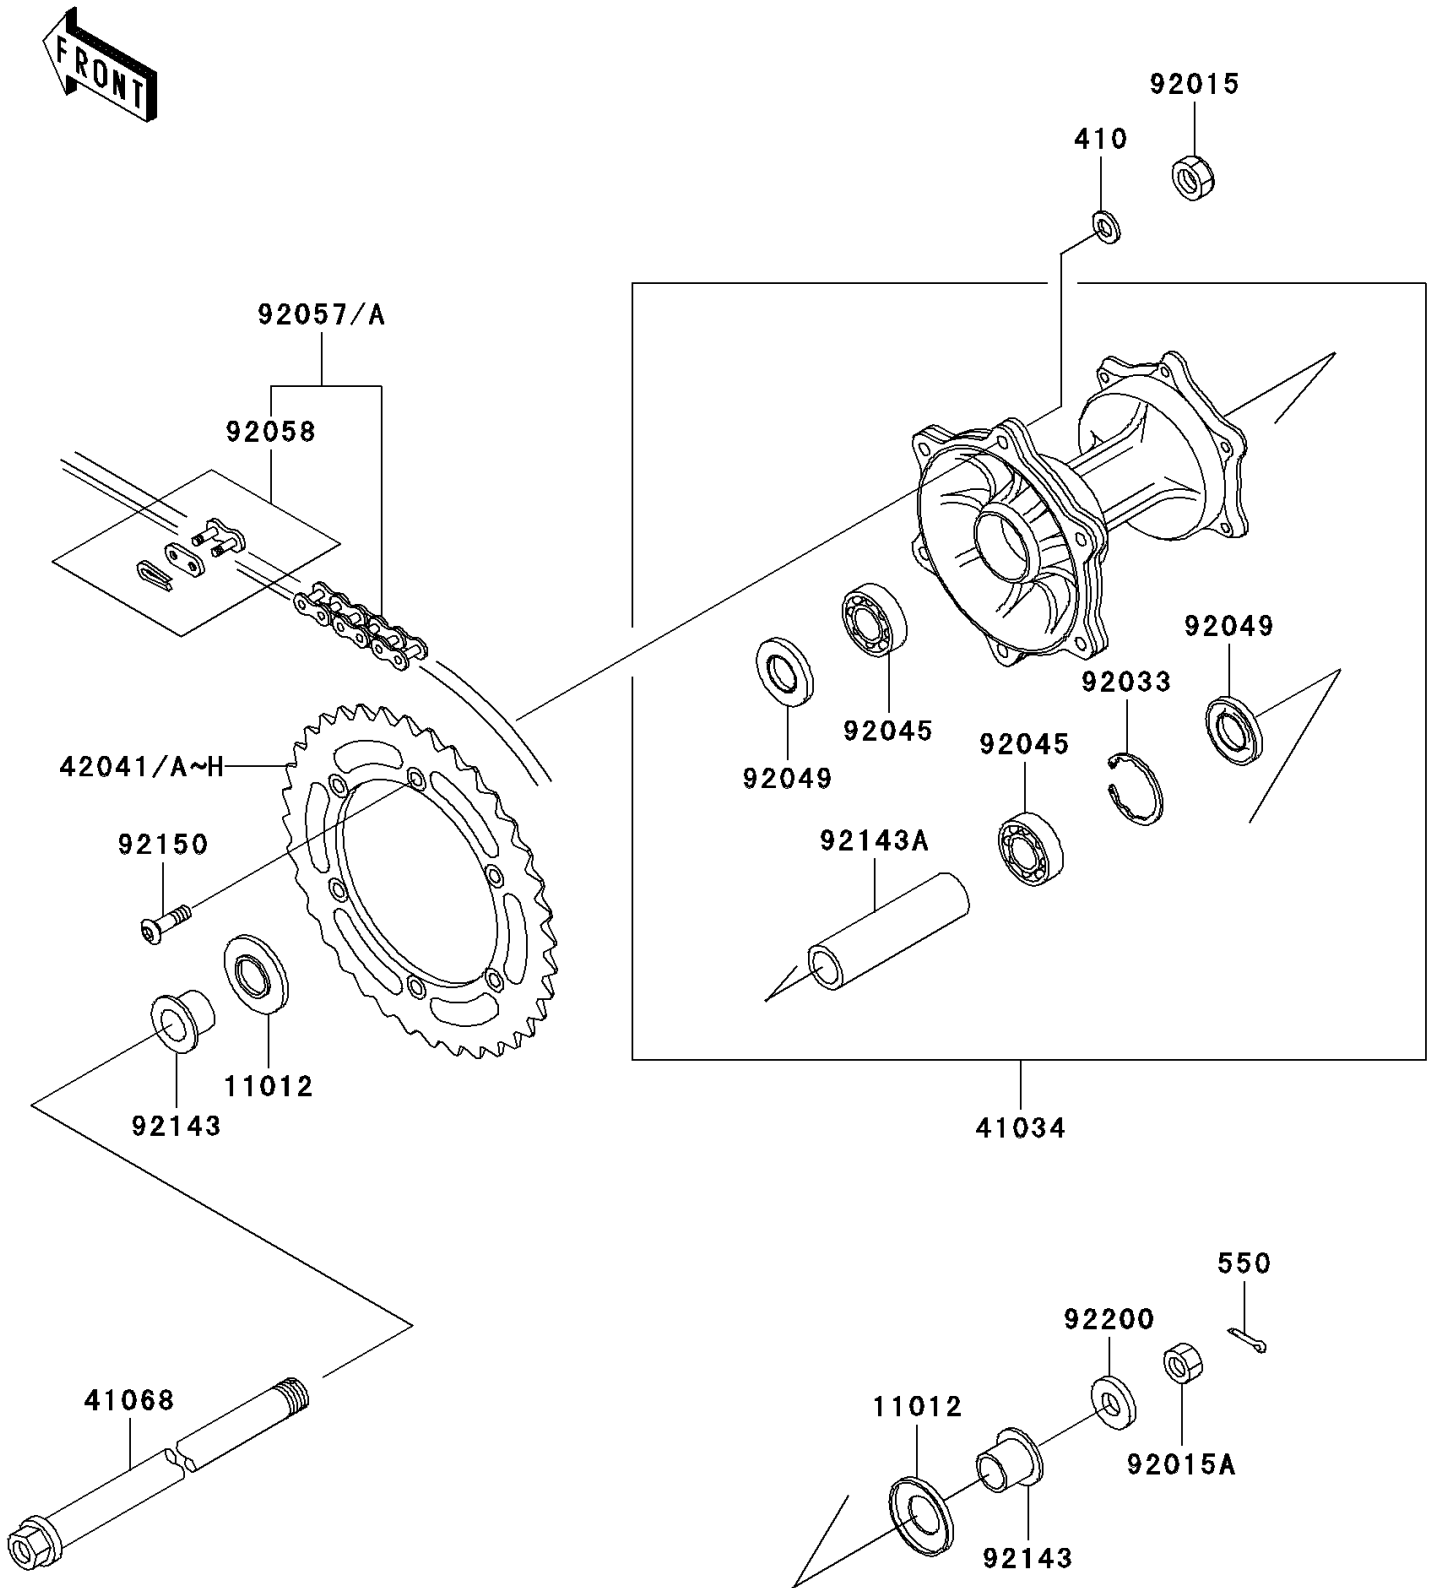

2002 KDX™220R PARTS DIAGRAM

Rear Hub

F2240

2002 KDX™220R PARTS LIST

Rear Hub

ITEM NAME	PART NUMBER	QUANTITY
WASHER-PLAIN-SMALL,8MM (Ref # 410)	410B0800	1
PIN-COTTER,3.0X25 (Ref # 550)	550D3025	1
CAP,AXLE (Ref # 11012)	11012-1581	1
DRUM-ASSY,REAR BRAKE (Ref # 41034)	41034-1216	1
AXLE,RR (Ref # 41068)	41068-1341	1
SPROCKET-HUB,44T (Ref # 42041)	42041-1323	1
SPROCKET-HUB,46T (Ref # 42041A)	42041-1381	1
SPROCKET-HUB,47T (Ref # 42041B)	42041-1382	1
SPROCKET-HUB,48T (Ref # 42041C)	42041-1383	1
SPROCKET-HUB,49T (Ref # 42041D)	42041-1384	1
SPROCKET-HUB,50T (Ref # 42041E)	42041-1408	1
SPROCKET-HUB,45T (Ref # 42041F)	42041-1413	1
SPROCKET-HUB,51T (Ref # 42041G)	42041-1428	1
SPROCKET-HUB,43T (Ref # 42041H)	42041-1436	1
NUT,8MM (Ref # 92015)	92015-1432	1
NUT,LOCK,20MM (Ref # 92015A)	92015-1770	1
RING-SNAP,42MM (Ref # 92033)	92033-1041	1
BEARING-BALL,6004X8JRLX2/3A (Ref # 92045)	92045-1239	1
SEAL-OIL,BJNC2 25425 (Ref # 92049)	92049-1203	1
CHAIN,DRIVE,EK520SR-02X108L (Ref # 92057)	92057-1400	1
CHAIN,DRIVE,EK520SR-02X110L (Ref # 92057A)	92057-1401	1
JOINT-CHAIN,DRIVE,EK520SR-02 (Ref # 92058)	92058-1060	1
COLLAR,RR AXLE,L=22 (Ref # 92143)	92143-1259	1
COLLAR,RR BRAKE DRUM,L=105 (Ref # 92143A)	92143-1402	1
BOLT,SOCKET,8X28 (Ref # 92150)	92150-1978	1
WASHER,20.2X36X2 (Ref # 92200)	92200-1146	1