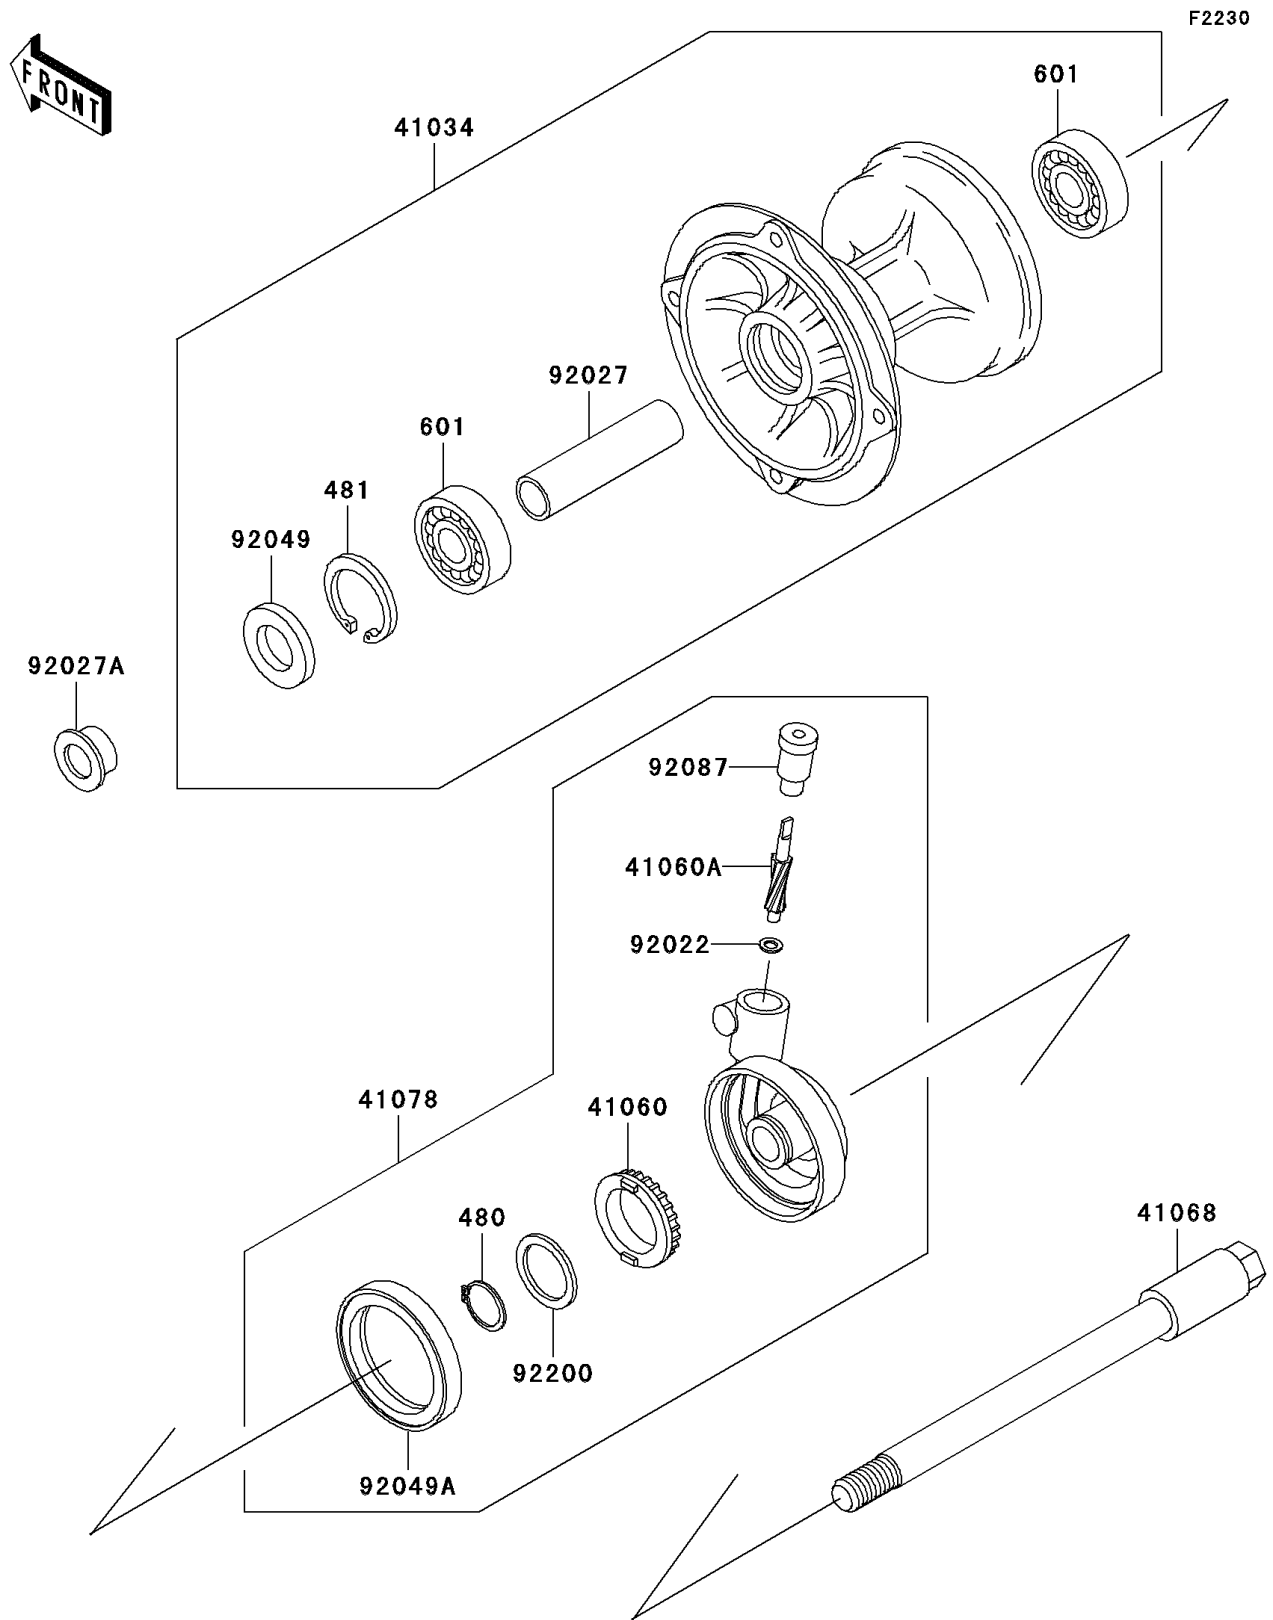

2002 KDX™220R PARTS DIAGRAM

Front Hub

2002 KDX™220R PARTS LIST

Front Hub

ITEM NAME	PART NUMBER	QUANTITY
CIRCLIP-TYPE-C,24MM (Ref # 480)	480J2400	1
CIRCLIP-TYPE-C,35MM (Ref # 481)	481J3500	1
BEARING-BALL,#6202UG (Ref # 601)	601B6202UG	1
DRUM-ASSY,FRONT BRAKE (Ref # 41034)	41034-1217	1
GEAR-METER SCREW,25T (Ref # 41060)	41060-1143	1
GEAR-METER SCREW,8T (Ref # 41060A)	41060-1144	1
AXLE,FR (Ref # 41068)	41068-1352	1
CASE-ASSY-METER GEAR (Ref # 41078)	41078-1095	1
WASHER,5X9.5X0.8 (Ref # 92022)	92022-1511	1
COLLAR,15.2X22.2X75 (Ref # 92027)	92027-1958	1
COLLAR,L=12 (Ref # 92027A)	92027-1959	1
SEAL-OIL,MH20354.5 (Ref # 92049)	92049-1176	1
SEAL-OIL,SDD 50 62 7 (Ref # 92049A)	92049-1399	1
BUSHING-METER GEAR (Ref # 92087)	92087-1060	1
WASHER,24X31X0.8 (Ref # 92200)	92200-1137	1