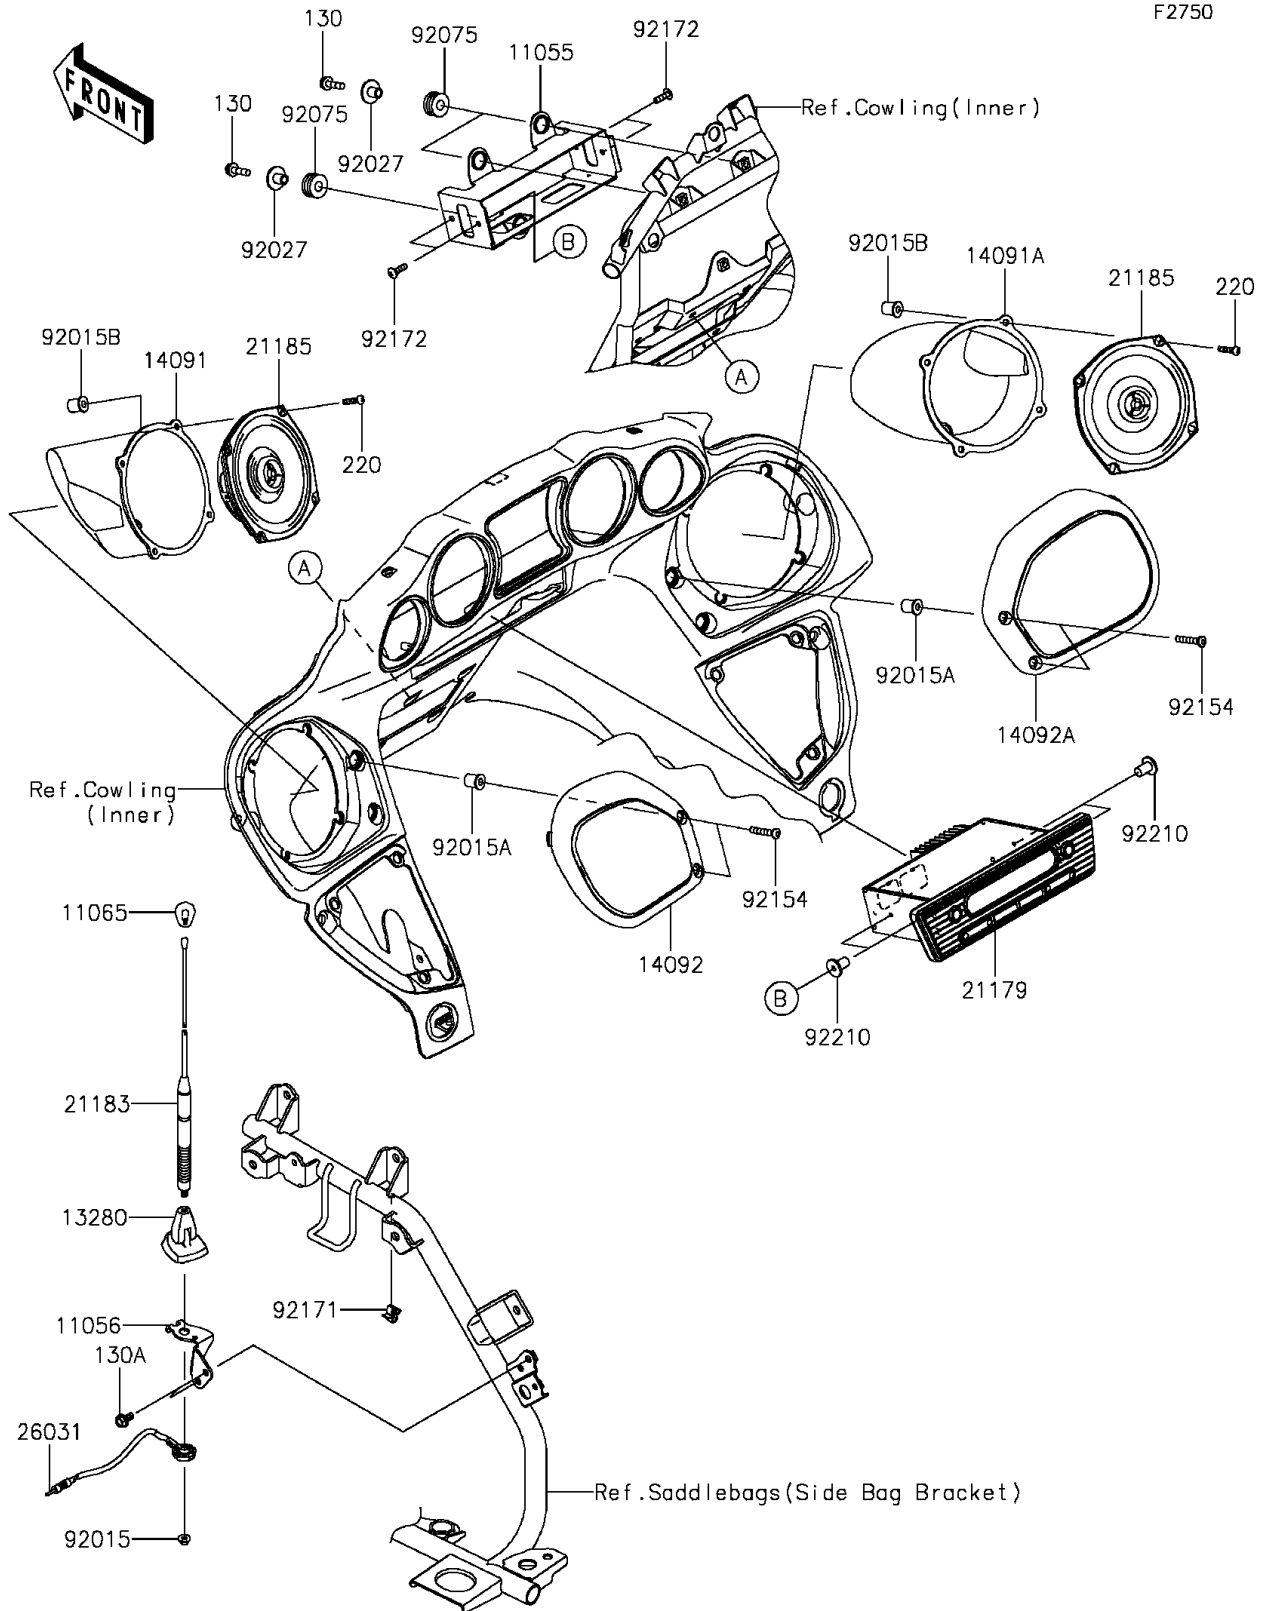

2012 PARTS DIAGRAM

Other(Audio)

F2750

2012 PARTS LIST

Other(Audio)

ITEM NAME	PART NUMBER	QUANTITY
BOLT-FLANGED,6X22 (Ref # 130)	130BA0622	1
BOLT-FLANGED,6X14 (Ref # 130A)	130BB0614	1
SCREW-PAN-CROS,5X20 (Ref # 220)	220AB0520	1
BRACKET,AUDIO (Ref # 11055)	11055-1510	1
BRACKET (Ref # 11056)	11056-0380	1
CAP,ANTENNA (Ref # 11065)	11065-0305	1
HOLDER,ANTENNA (Ref # 13280)	13280-0285	1
COVER,SPEAKER BOX,LH (Ref # 14091)	14091-1773	1
COVER,SPEAKER BOX,RH (Ref # 14091A)	14091-1774	1
COVER,SPEAKER,LH (Ref # 14092)	14092-0813	1
COVER,SPEAKER,RH (Ref # 14092A)	14092-0814	1
RADIO-TUNER (Ref # 21179)	21179-0060	1
ANTENNA (Ref # 21183)	21183-0006	1
SPEAKER (Ref # 21185)	21185-0001	1
HARNESS (Ref # 26031)	26031-1096	1
NUT,FLANGED,5MM (Ref # 92015)	92015-1259	1
NUT (Ref # 92015A)	92015-1700	1
NUT,WELL,5MM (Ref # 92015B)	92015-1757	1
COLLAR,L=13.1,BLACK (Ref # 92027)	92027-1450	1
DAMPER (Ref # 92075)	92075-1690	1
BOLT,SOCKET,6X30 (Ref # 92154)	92154-0206	1
CLAMP (Ref # 92171)	92171-0834	1
SCREW,5X18 (Ref # 92172)	92172-0428	1
NUT,WELL,5MM (Ref # 92210)	92210-0532	1