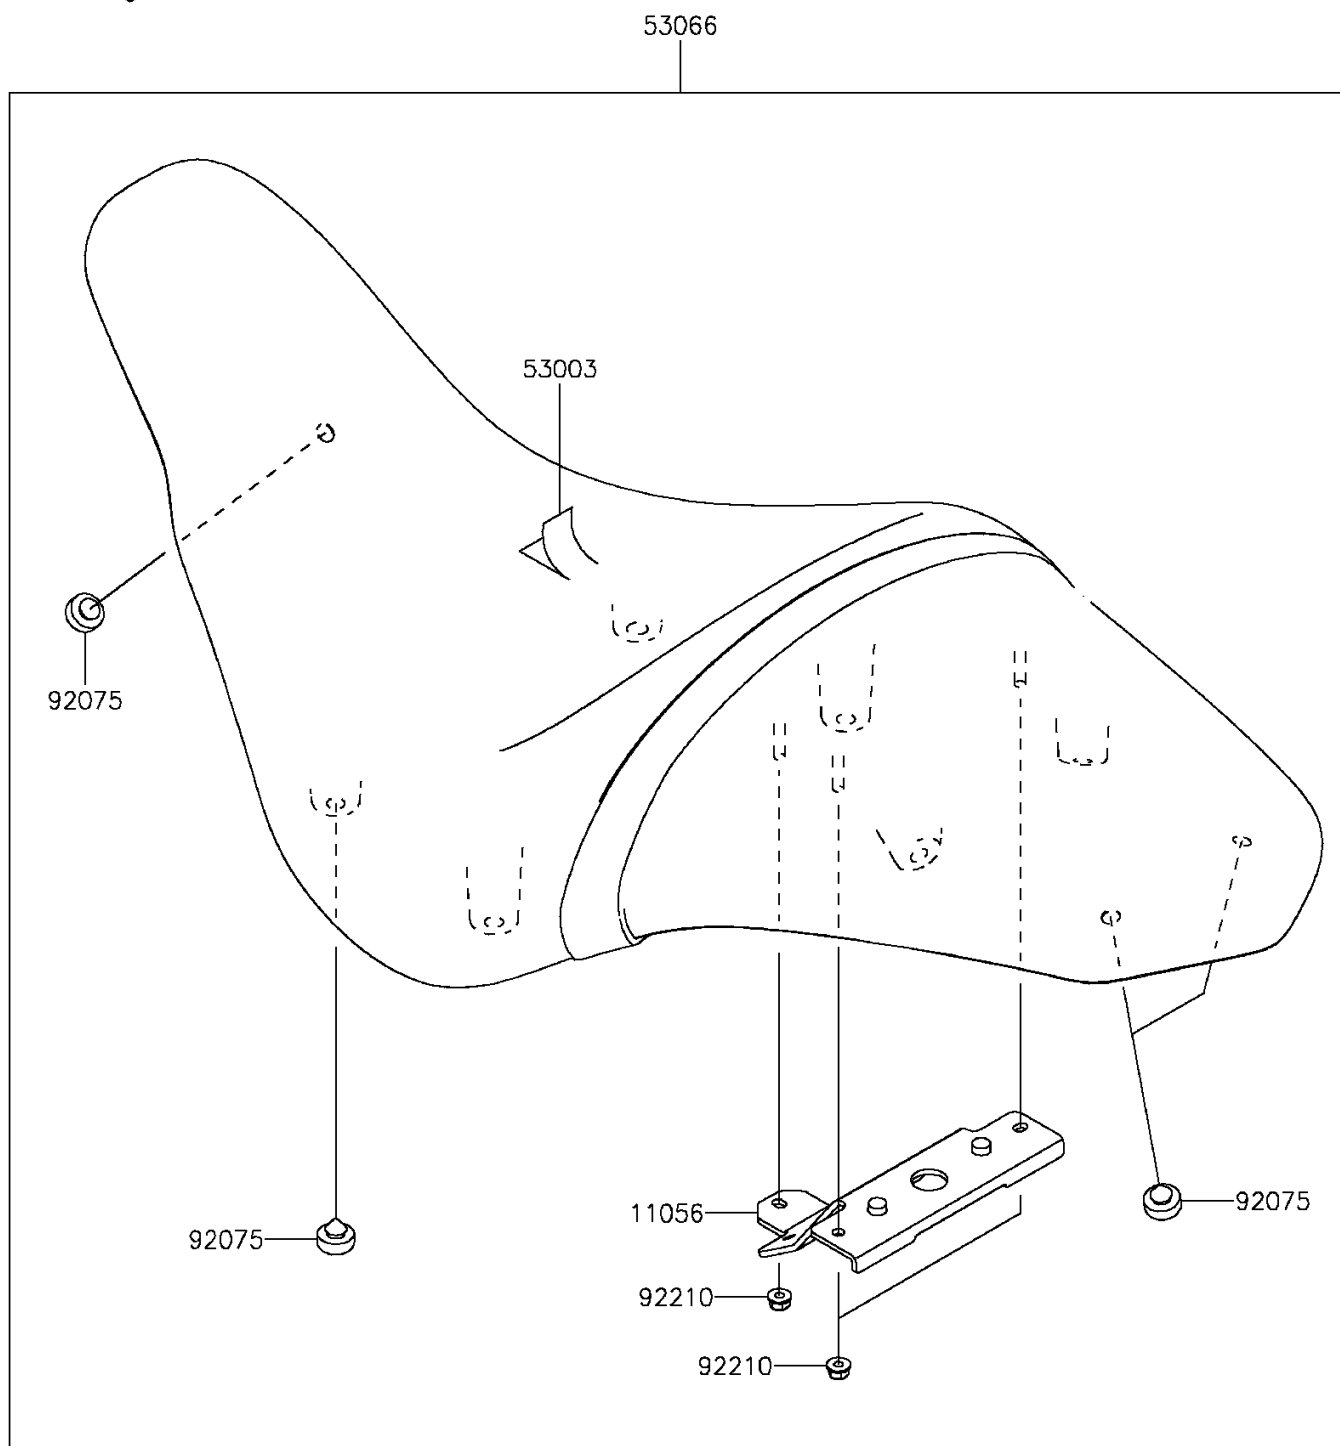

2012 PARTS DIAGRAM

Seat

F2510

2012 PARTS LIST

Seat

ITEM NAME	PART NUMBER	QUANTITY
BRACKET (Ref # 11056)	11056-0951	1
LEATHER,BLACK (Ref # 53003)	53003-0214-MA	1
SEAT-ASSY,LEATHER BLK+BAND BLK (Ref # 53066)	53066-0331-12Y	1
DAMPER (Ref # 92075)	92075-1927	1
NUT (Ref # 92210)	92210-0401	1