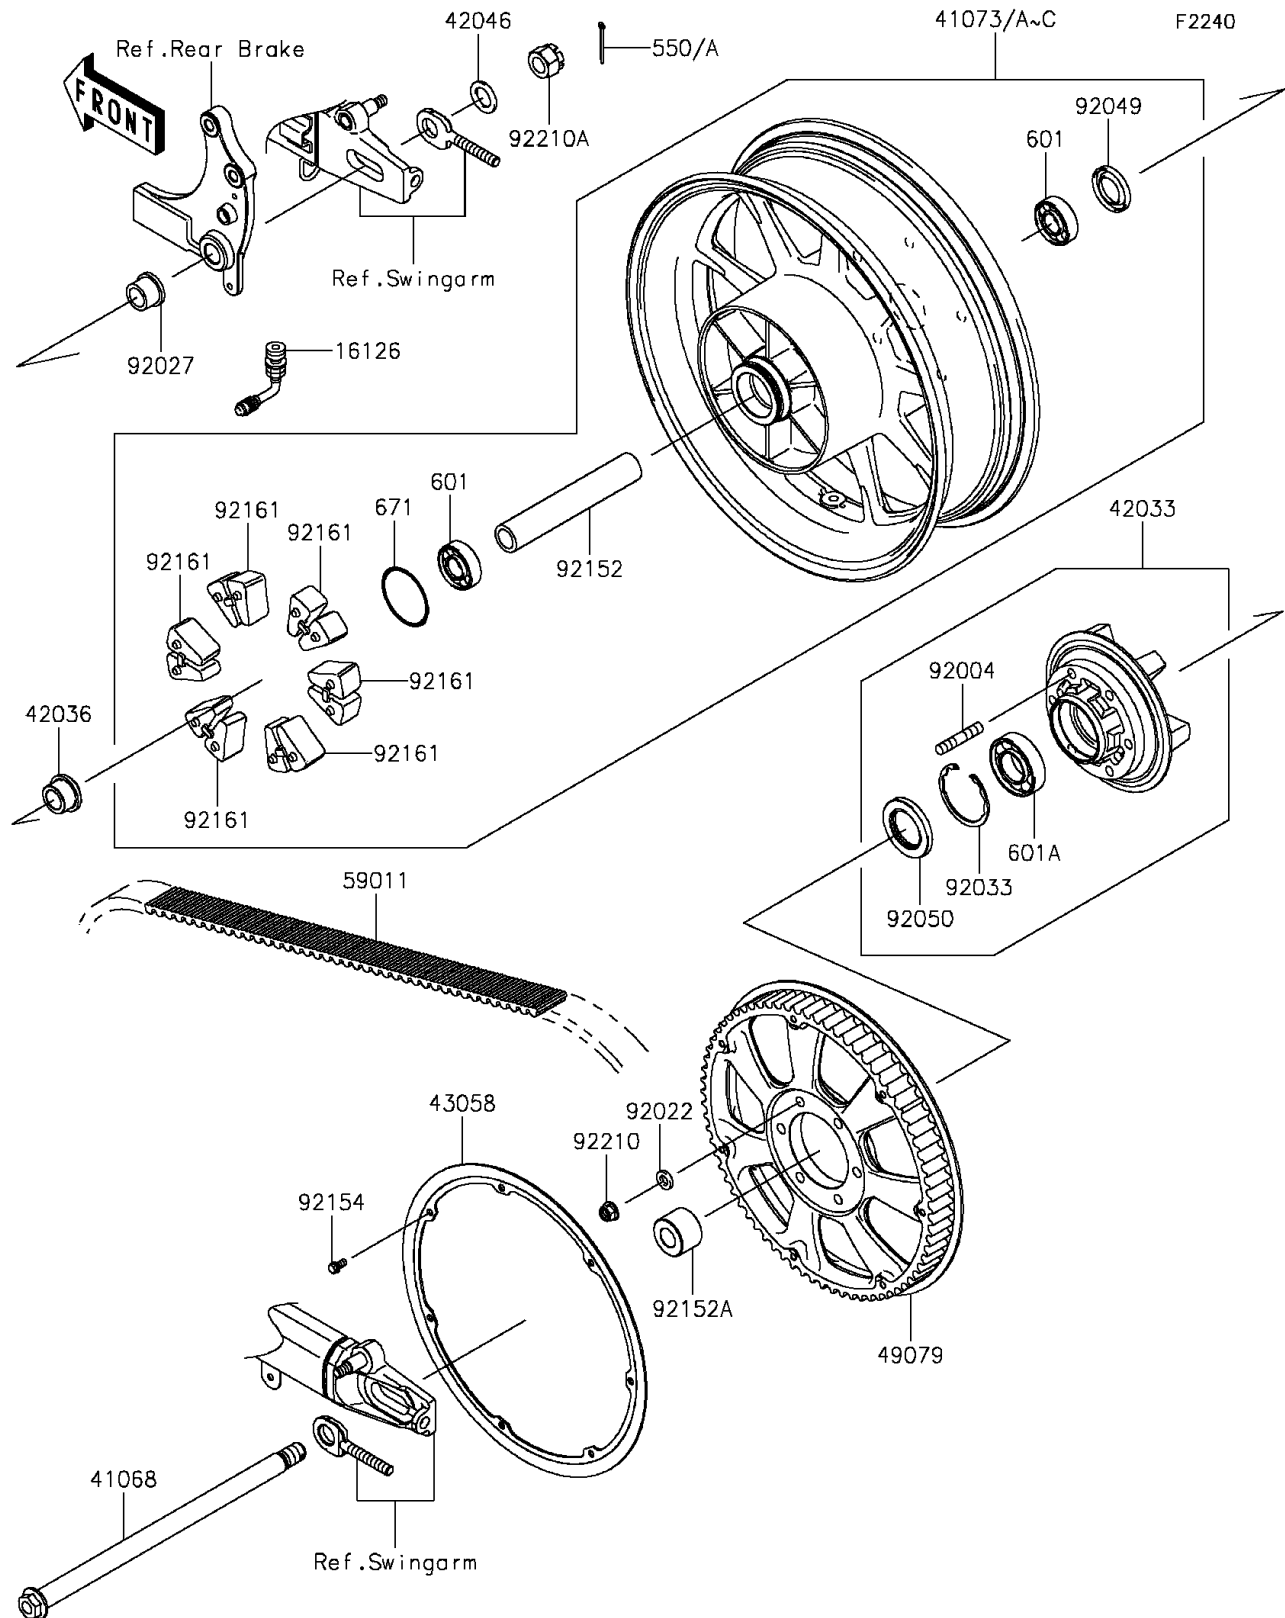

2012 PARTS DIAGRAM

Rear Wheel/Chain

2012 PARTS LIST

Rear Wheel/Chain

ITEM NAME	PART NUMBER	QUANTITY
PIN-COTTER,4.0X35 (Ref # 550)	550AA4035	1
BEARING-BALL,6204UUC3 (Ref # 601)	601B6204UU	1
BEARING-BALL,#6206UUC3 (Ref # 601A)	601B6206UU	1
O RING,60MM (Ref # 671)	671B2560	1
VALVE (Ref # 16126)	16126-1365	1
AXLE,RR (Ref # 41068)	41068-0057	1
WHEEL-ASSY,RR,F.BLACK (Ref # 41073)	41073-0140-R2	1
COUPLING-ASSY,RR HUB (Ref # 42033)	42033-0031	1
SLEEVE,RR HUB COUPLING (Ref # 42036)	42036-0060	1
WASHER,21X33X2.6 (Ref # 42046)	42046-003	1
RING,PULLEY (Ref # 43058)	43058-0033	1
PULLEY-BELT (Ref # 49079)	49079-0018	1
BELT,DRIVE,139T (Ref # 59011)	59011-0029	1
STUD,10X35 (Ref # 92004)	92004-0016	1
WASHER,10.5X19X3.2 (Ref # 92022)	92022-1820	1
COLLAR,RR AXLE,L=21.5 (Ref # 92027)	92027-1902	1
RING-SNAP,62MM (Ref # 92033)	92033-1044	1
SEAL-OIL,BJN28475 (Ref # 92049)	92049-1056	1
SEAL-OIL,AJN40627 (Ref # 92050)	92050-027	1
COLLAR,RR HUB,L=172 (Ref # 92152)	92152-0640	1
COLLAR,RR AXLE,LH,L=28 (Ref # 92152A)	92152-0641	1
BOLT,FLANGED,6X12 (Ref # 92154)	92154-0346	1
DAMPER,SHOCK,RR HUB (Ref # 92161)	92161-0576	1
NUT,LOCK,FLANGED,10MM (Ref # 92210)	92210-0276	1
NUT,CASTLE,18MM (Ref # 92210A)	92210-1134	1