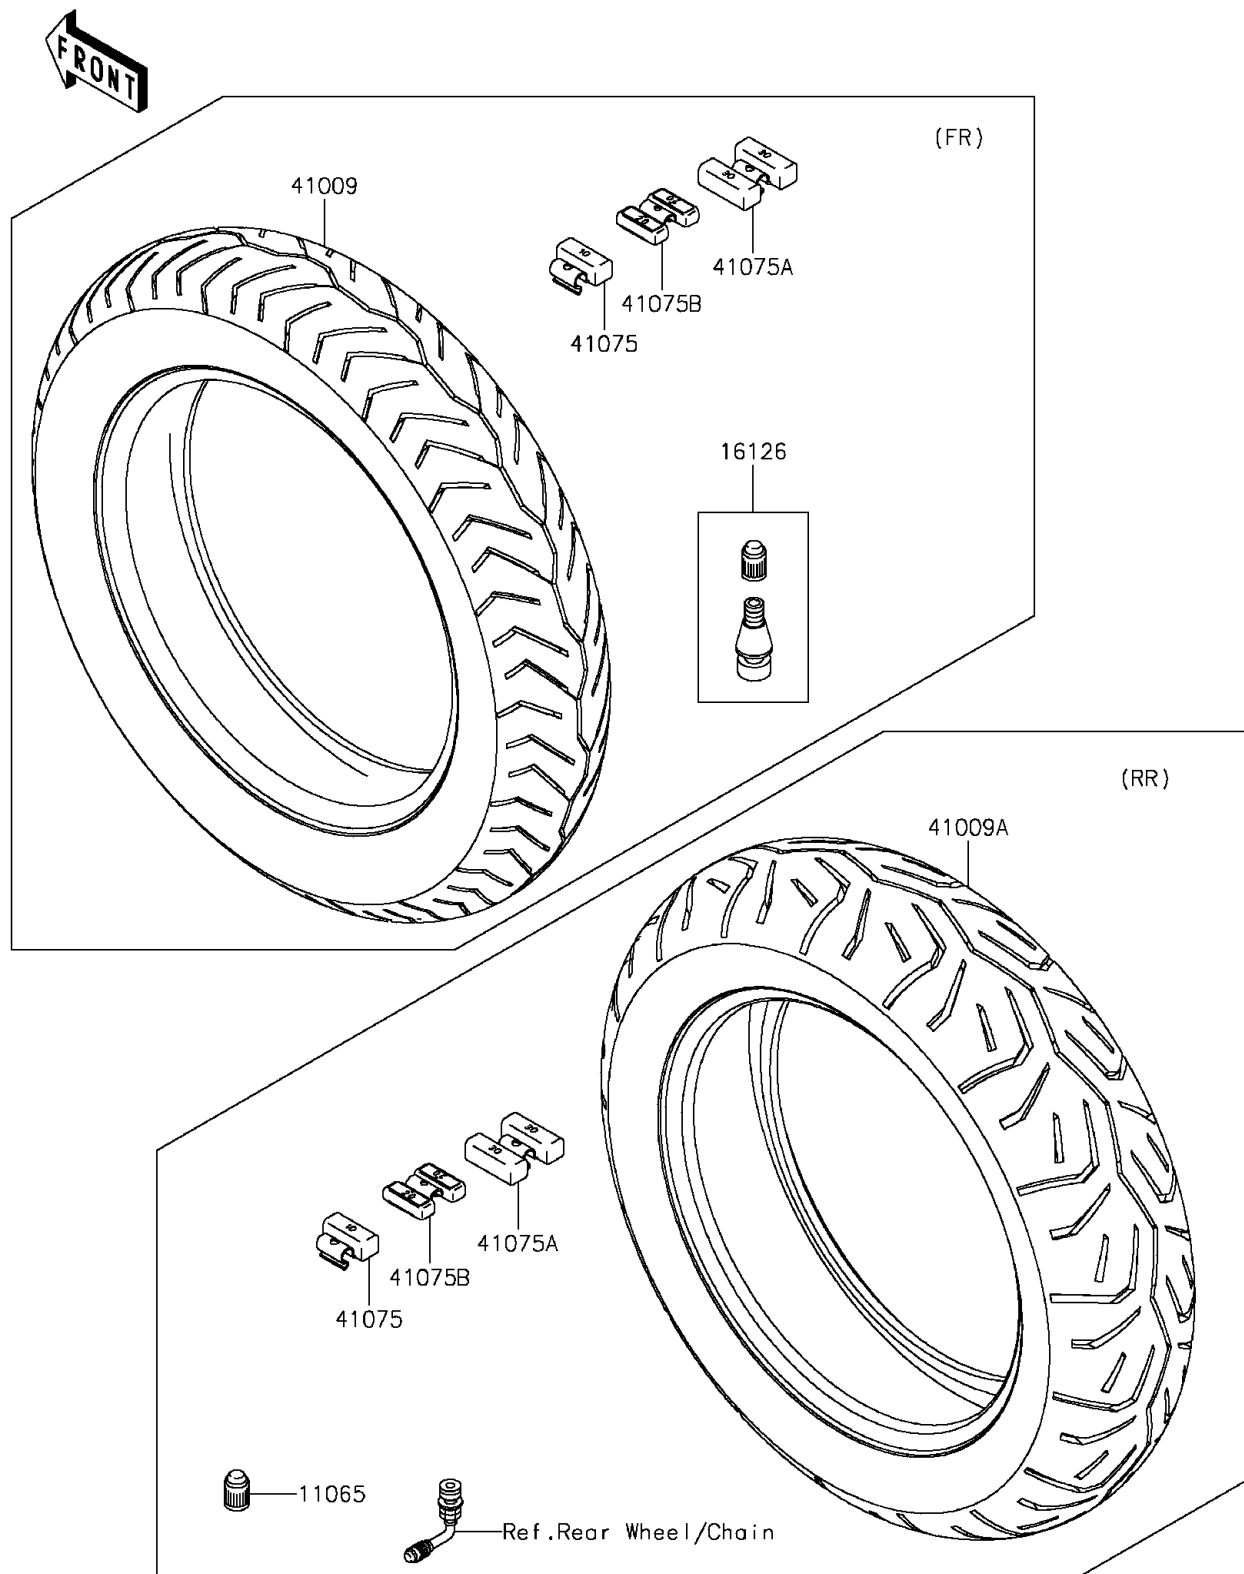

2012 PARTS DIAGRAM

Tires

F2210

2012 PARTS LIST

Tires

ITEM NAME	PART NUMBER	QUANTITY
CAP (Ref # 11065)	11065-1112	1
VALVE,TIRE (Ref # 16126)	16126-1140	1
TIRE,FR,130/90B16 67H,G721E (Ref # 41009)	41009-0227	1
TIRE,RR,170/70B16 75H,G722E (Ref # 41009A)	41009-0228	1
BALANCER-WHEEL,10G,SILVER (Ref # 41075)	41075-0007	1
BALANCER-WHEEL,30G,SILVER (Ref # 41075A)	41075-0017	1
BALANCER-WHEEL,20G,SILVER (Ref # 41075B)	41075-0018	1