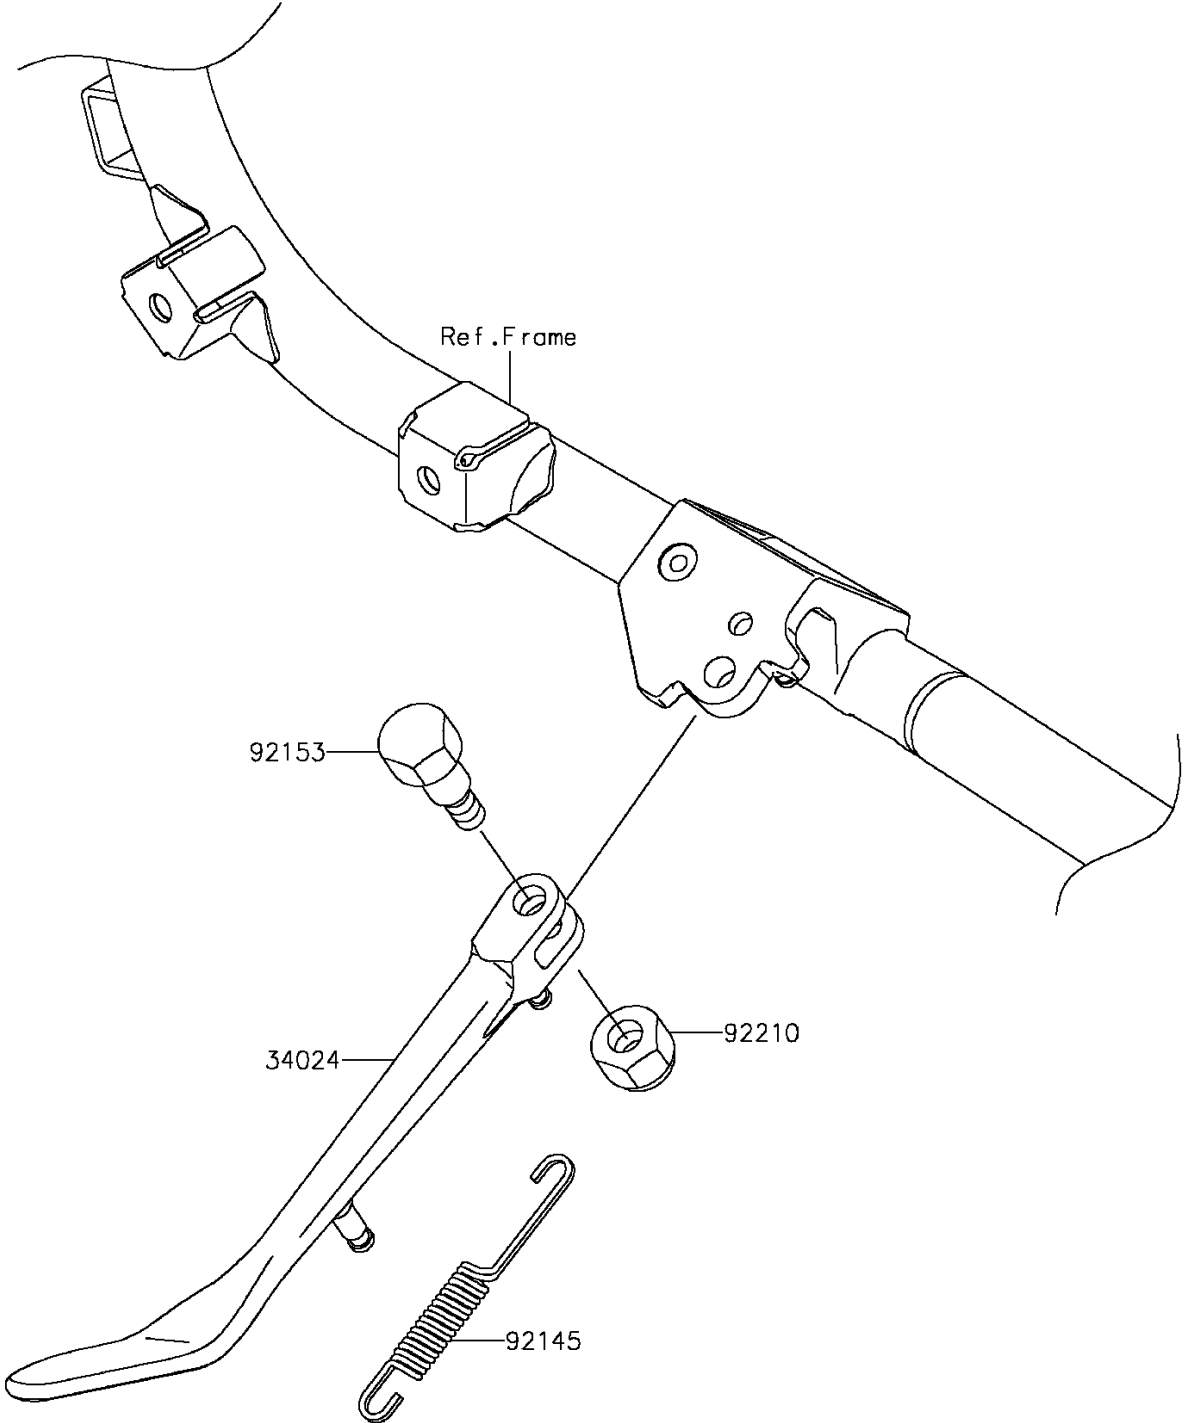

2012 PARTS DIAGRAM

Stand(s)

F2190

2012 PARTS LIST

Stand(s)

ITEM NAME	PART NUMBER	QUANTITY
STAND-SIDE (Ref # 34024)	34024-0083	1
SPRING,SIDE STAND (Ref # 92145)	92145-0687	1
BOLT,SIDE STAND,10MM (Ref # 92153)	92153-1416	1
NUT,LOCK,10MM (Ref # 92210)	92210-0784	1