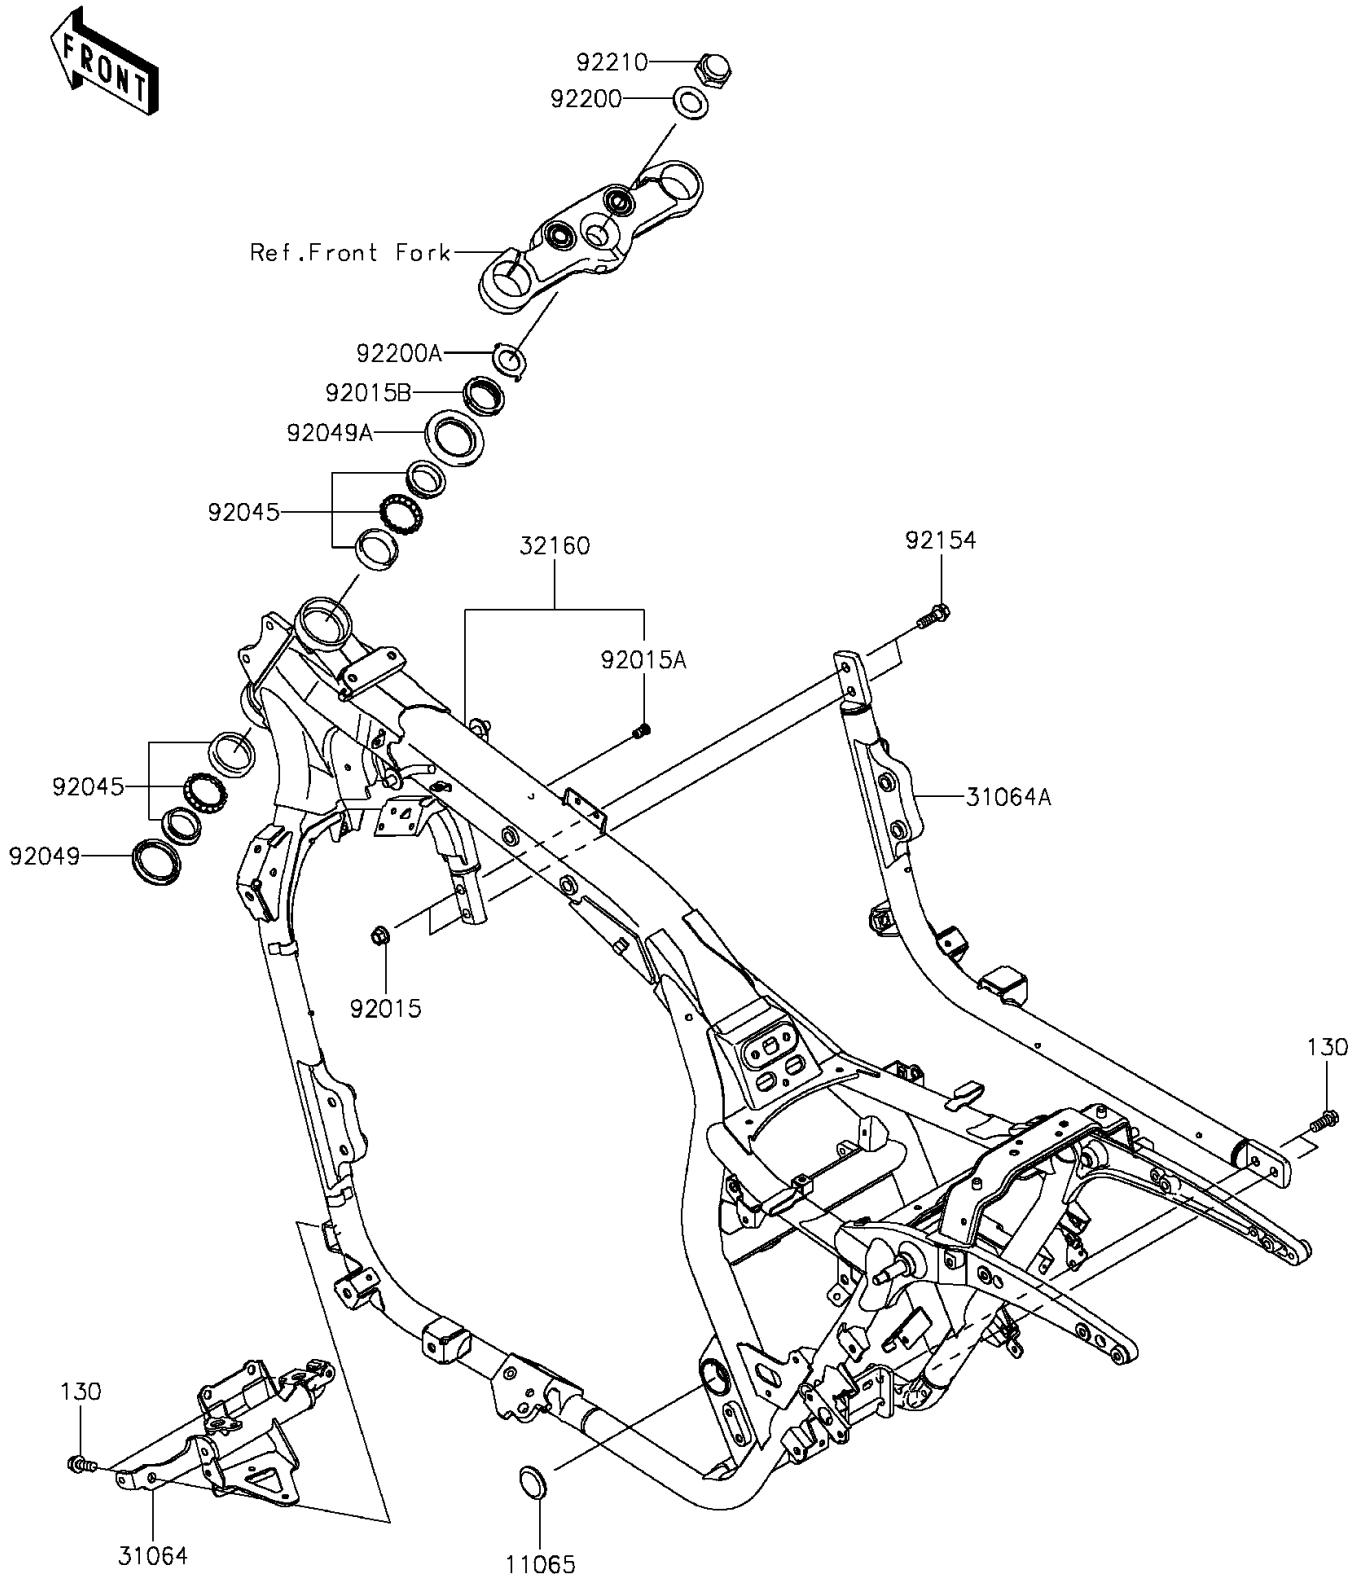

2012 PARTS DIAGRAM

Frame

F2120

2012 PARTS LIST

Frame

ITEM NAME	PART NUMBER	QUANTITY
BOLT-FLANGED,10X25 (Ref # 130)	130BB1025	1
CAP (Ref # 11065)	11065-0320	1
PIPE-COMP,F.S.BLACK (Ref # 31064)	31064-0207-18R	1
PIPE-COMP,DOWNTUBE,RH,F.S.BLK (Ref # 31064A)	31064-0209-18R	1
FRAME-COMP,F.S.BLACK (Ref # 32160)	32160-0536-18R	1
NUT,FLANGED,10MM (Ref # 92015)	92015-1727	1
NUT,POP,6MM,L=16.5 (Ref # 92015A)	92015-1792	1
NUT,STEERING STEM,35MM (Ref # 92015B)	92015-1848	1
BEARING-BALL,SF07A17PX1V1 (Ref # 92045)	92045-1384	1
SEAL-OIL,XMHE 43 55 4J (Ref # 92049)	92049-1383	1
SEAL-OIL,MX043N2 (Ref # 92049A)	92049-1483	1
BOLT,FLANGED,10X30 (Ref # 92154)	92154-0156	1
WASHER,25.5X42X2.3 (Ref # 92200)	92200-0105	1
WASHER,CLAW,25.5X40X2.3 (Ref # 92200A)	92200-1083	1
NUT,CAP,25MM (Ref # 92210)	92210-1166	1