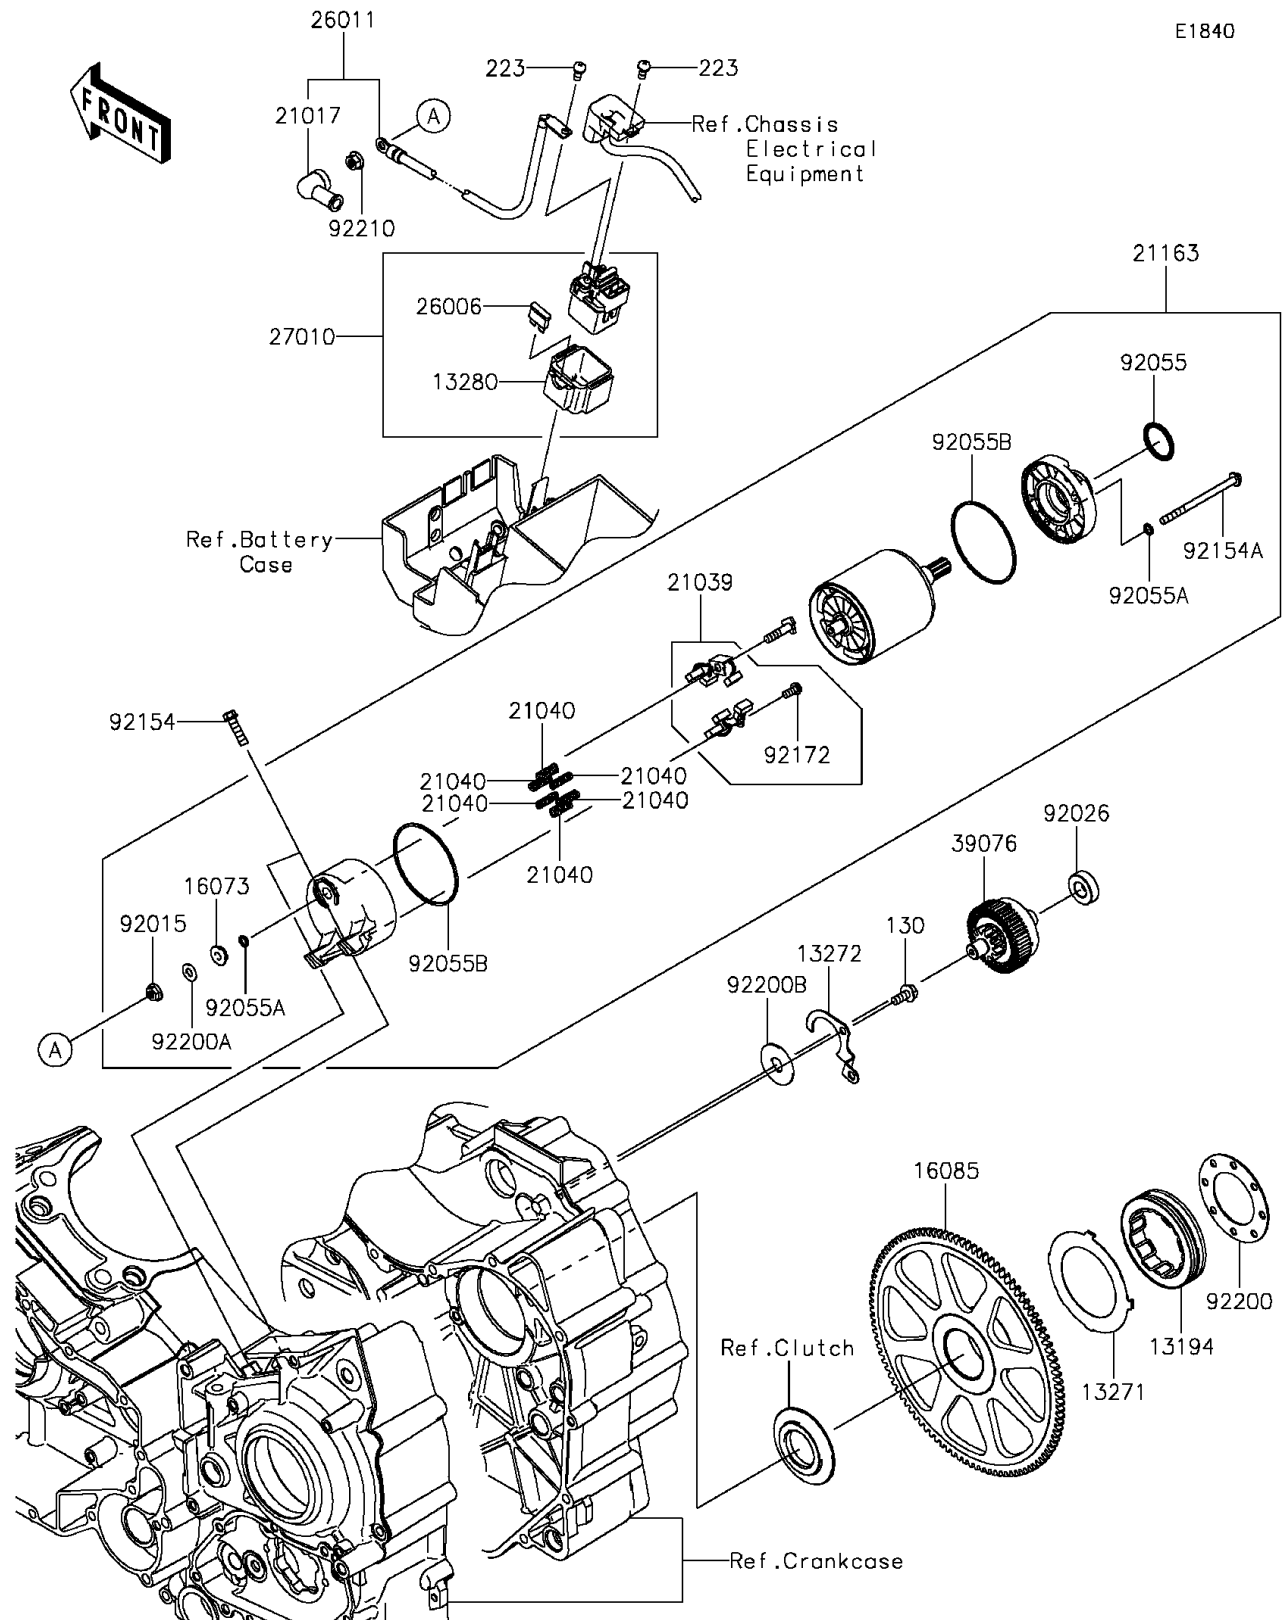

## 2012 PARTS DIAGRAM

Starter Motor

## 2012 PARTS LIST

Starter Motor

ITEM NAME	PART NUMBER	QUANTITY
BOLT-FLANGED,6X14 (Ref # 130)	130BA0614	1
SCREW-PAN-WS-CROS,5X10 (Ref # 223)	223AA0510	1
CLUTCH-ONEWAY (Ref # 13194)	13194-0001	1
PLATE (Ref # 13271)	13271-0037	1
PLATE,LIMITER (Ref # 13272)	13272-0673	1
HOLDER (Ref # 13280)	13280-1263	1
INSULATOR (Ref # 16073)	16073-0053	1
GEAR,FREE WHEEL (Ref # 16085)	16085-0121	1
GROMMET,STARTER TERMINAL (Ref # 21017)	21017-017	1
BRUSH (Ref # 21039)	21039-0009	1
SPRING-BRUSH (Ref # 21040)	21040-0003	1
STARTER-ELECTRIC (Ref # 21163)	21163-0055	1
FUSE,BLADE,30A,GREEN (Ref # 26006)	26006-1006	1
WIRE-LEAD (Ref # 26011)	26011-0239	1
SWITCH,MAGNETIC (Ref # 27010)	27010-1446	1
LIMITER,STARTER IDLE GEAR (Ref # 39076)	39076-0017	1
NUT,STARTER MOTOR (Ref # 92015)	92015-1476	1
SPACER,12.3X25X8.1 (Ref # 92026)	92026-0127	1
RING-0 (Ref # 92055)	92055-1276	1
RING-0,4.5X2.0 (Ref # 92055A)	92055-1370	1
RING-0,STARTER MOTOR (Ref # 92055B)	92055-1381	1
BOLT,FLANGED-SMALL,6X22 (Ref # 92154)	92154-0198	1
BOLT (Ref # 92154A)	92154-0265	1
SCREW (Ref # 92172)	92172-0334	1
WASHER,44X73.5X1.2 (Ref # 92200)	92200-0019	1
WASHER (Ref # 92200A)	92200-0386	1
WASHER,12X34X1.6 (Ref # 92200B)	92200-0478	1
NUT,6MM (Ref # 92210)	92210-0188	1