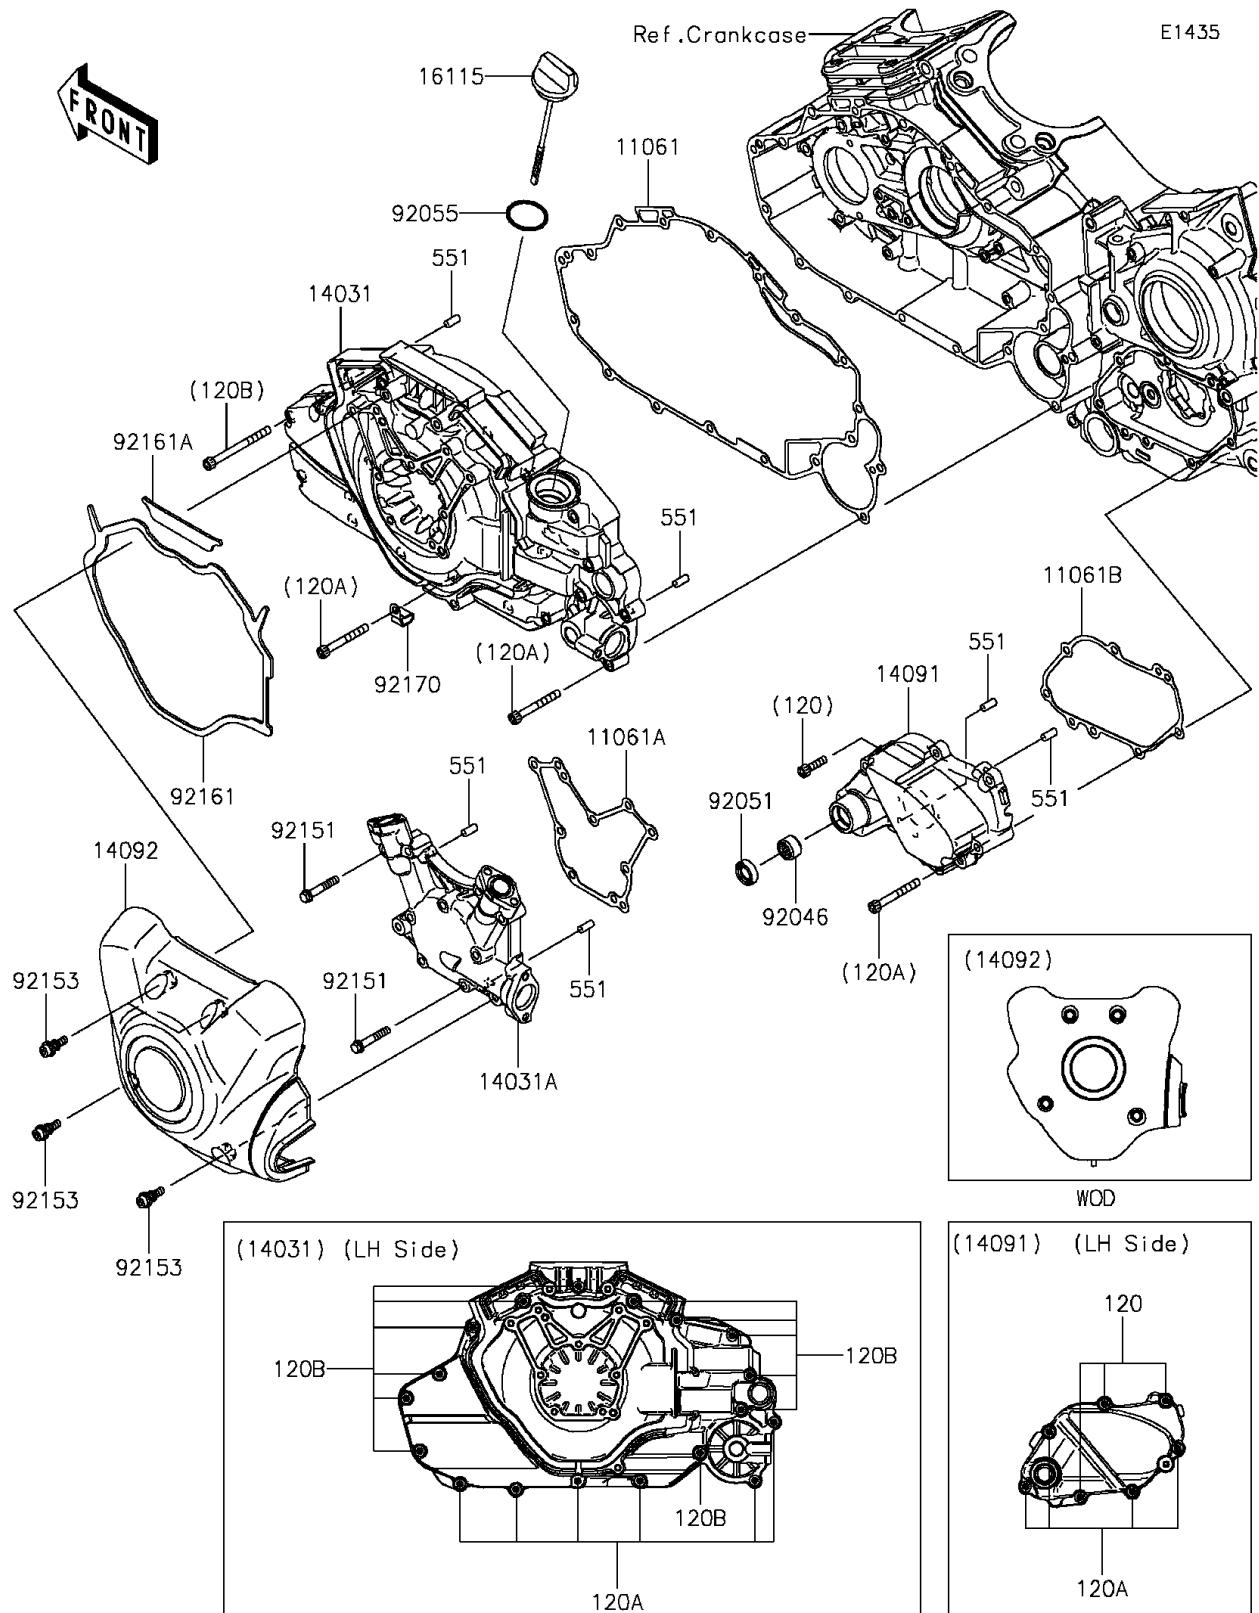

## 2012 PARTS DIAGRAM

Left Engine Cover(s)

## 2012 PARTS LIST

Left Engine Cover(s)

ITEM NAME	PART NUMBER	QUANTITY
BOLT-SOCKET,6X22 (Ref # 120)	120CC0622	1
BOLT-SOCKET,6X50 (Ref # 120A)	120CC0650	1
BOLT-SOCKET,6X70 (Ref # 120B)	120CC0670	1
PIN-DOWEL,6X14 (Ref # 551)	551A0614	1
GASKET,GENERATOR COVER,IN (Ref # 11061)	11061-0338	1
GASKET,GENERATOR COVER,MID (Ref # 11061A)	11061-0339	1
GASKET,CHANGE COVER (Ref # 11061B)	11061-0340	1
COVER-GENERATOR,INNER (Ref # 14031)	14031-0093	1
COVER-GENERATOR,MIDDLE (Ref # 14031A)	14031-0094	1
COVER,CHANGE (Ref # 14091)	14091-1807	1
COVER,GENERATOR OUTER (Ref # 14092)	14092-0245	1
CAP-OIL FILLER (Ref # 16115)	16115-0019	1
BEARING-NEEDLE,HK1312 (Ref # 92046)	92046-1148	1
SEAL-OIL,TB13225.5 (Ref # 92051)	92051-005	1
RING-O,31.5X2.6 (Ref # 92055)	92055-049	1
BOLT,6X35 (Ref # 92151)	92151-1624	1
BOLT,SOCKET,6X22 (Ref # 92153)	92153-1331	1
DAMPER (Ref # 92161)	92161-0668	1
DAMPER (Ref # 92161A)	92161-0672	1
CLAMP (Ref # 92170)	92170-1577	1