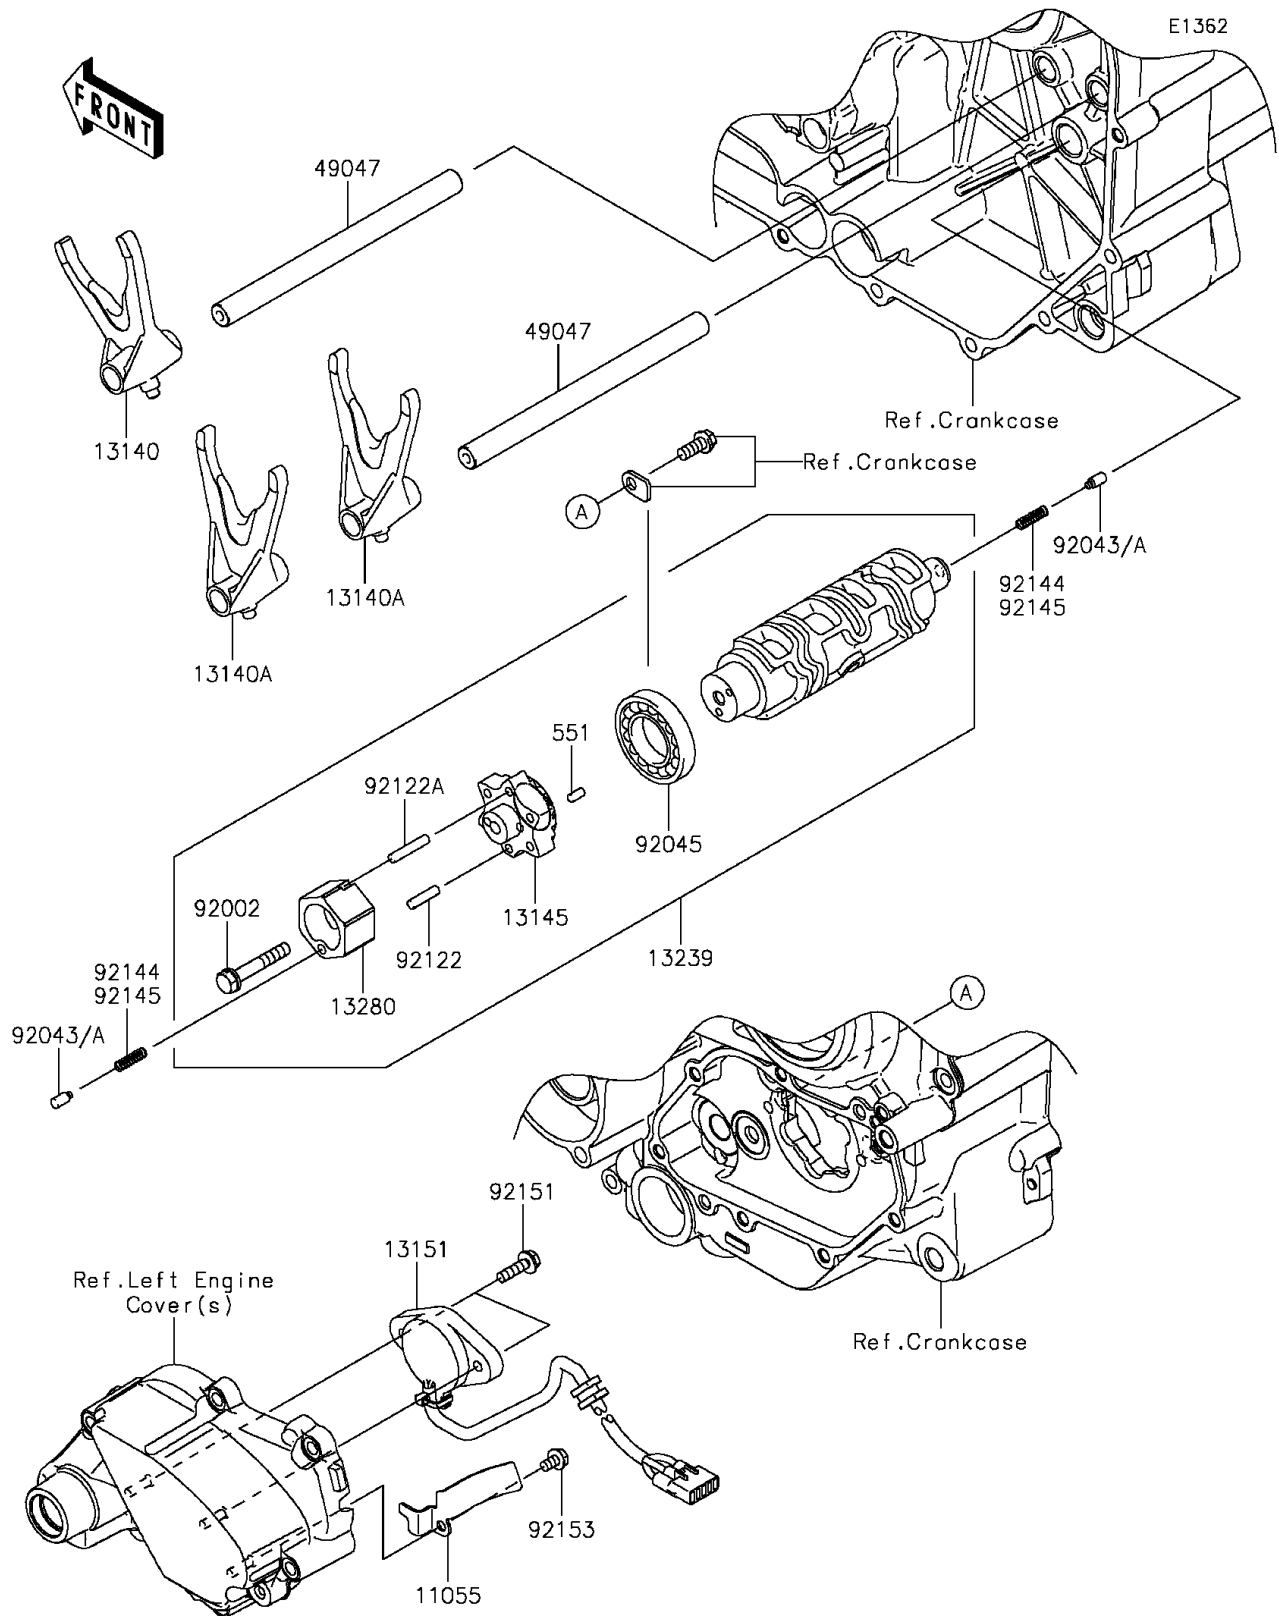

2012 PARTS DIAGRAM

Gear Change Drum/Shift Fork(s)

2012 PARTS LIST

Gear Change Drum/Shift Fork(s)

ITEM NAME	PART NUMBER	QUANTITY
PIN-DOWEL,4X8 (Ref # 551)	551A0408	1
BRACKET (Ref # 11055)	11055-0525	1
FORK-SHIFT,INPUT (Ref # 13140)	13140-0054	1
FORK-SHIFT,OUTPUT (Ref # 13140A)	13140-0060	1
CAM-CHANGE DRUM (Ref # 13145)	13145-0041	1
SWITCH-COMP,NEUTRAL (Ref # 13151)	13151-0041	1
DRUM-ASSY-CHANGE (Ref # 13239)	13239-0033	1
HOLDER (Ref # 13280)	13280-0106	1
ROD-SHIFT (Ref # 49047)	49047-0002	1
BOLT,6X38 (Ref # 92002)	92002-1431	1
PIN (Ref # 92043)	92043-0085	1
BEARING-BALL,16005 (Ref # 92045)	92045-1045	1
ROLLER,4.5X17.8 (Ref # 92122)	92122-0001	1
ROLLER,4.5X23.8 (Ref # 92122A)	92122-0010	1
SPRING (Ref # 92144)	92144-1245	1
BOLT (Ref # 92151)	92151-1776	1
BOLT,5X10 (Ref # 92153)	92153-0687	1