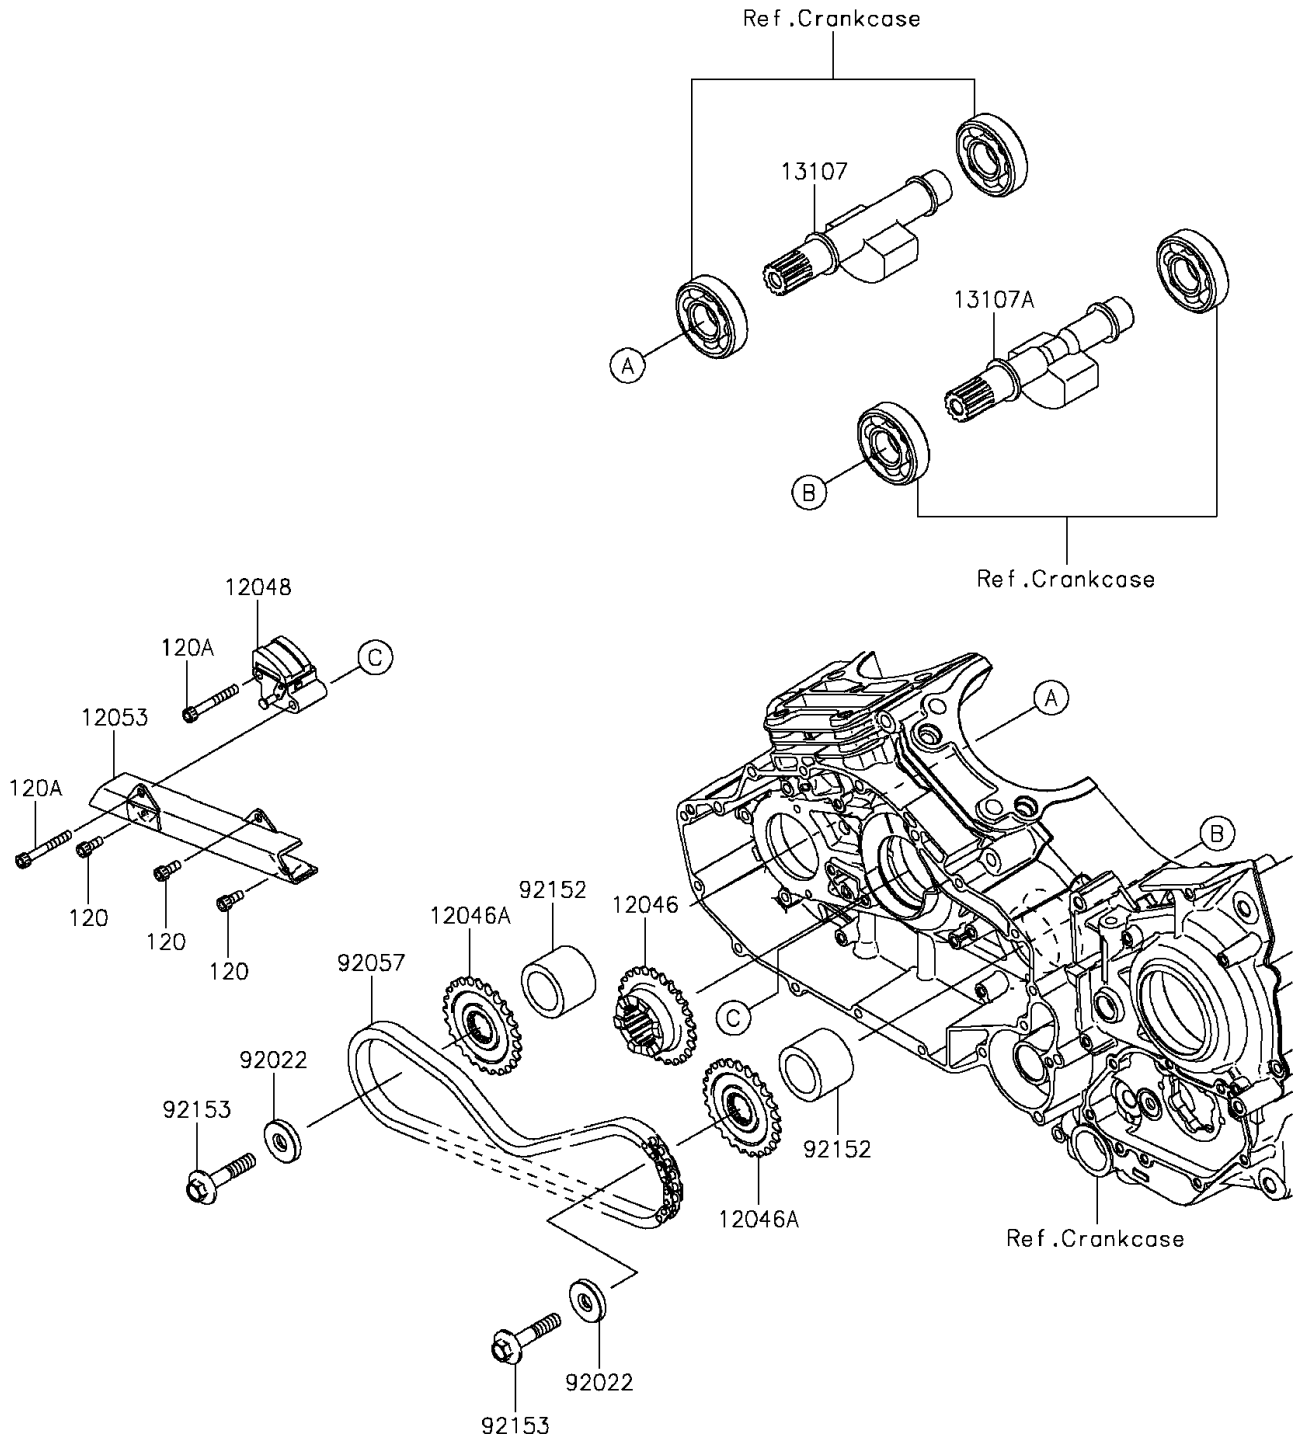

2012 PARTS DIAGRAM

Balancer

E1323

2012 PARTS LIST

Balancer

ITEM NAME	PART NUMBER	QUANTITY
BOLT-SOCKET,6X14 (Ref # 120)	120CA0614	1
BOLT-SOCKET,6X45 (Ref # 120A)	120CA0645	1
SPROCKET,CRANK,25T (Ref # 12046)	12046-0066	1
SPROCKET,BALANCER,25T (Ref # 12046A)	12046-0087	1
TENSIONER-ASSY (Ref # 12048)	12048-0005	1
GUIDE-CHAIN,LONG (Ref # 12053)	12053-0003	1
SHAFT,BALANCER,FR (Ref # 13107)	13107-0185	1
SHAFT,BALANCER,RR (Ref # 13107A)	13107-0211	1
WASHER,10X33X6 (Ref # 92022)	92022-1906	1
CHAIN,DID 06FS-SDH (Ref # 92057)	92057-0152	1
COLLAR (Ref # 92152)	92152-0840	1
BOLT,10X50 (Ref # 92153)	92153-0317	1