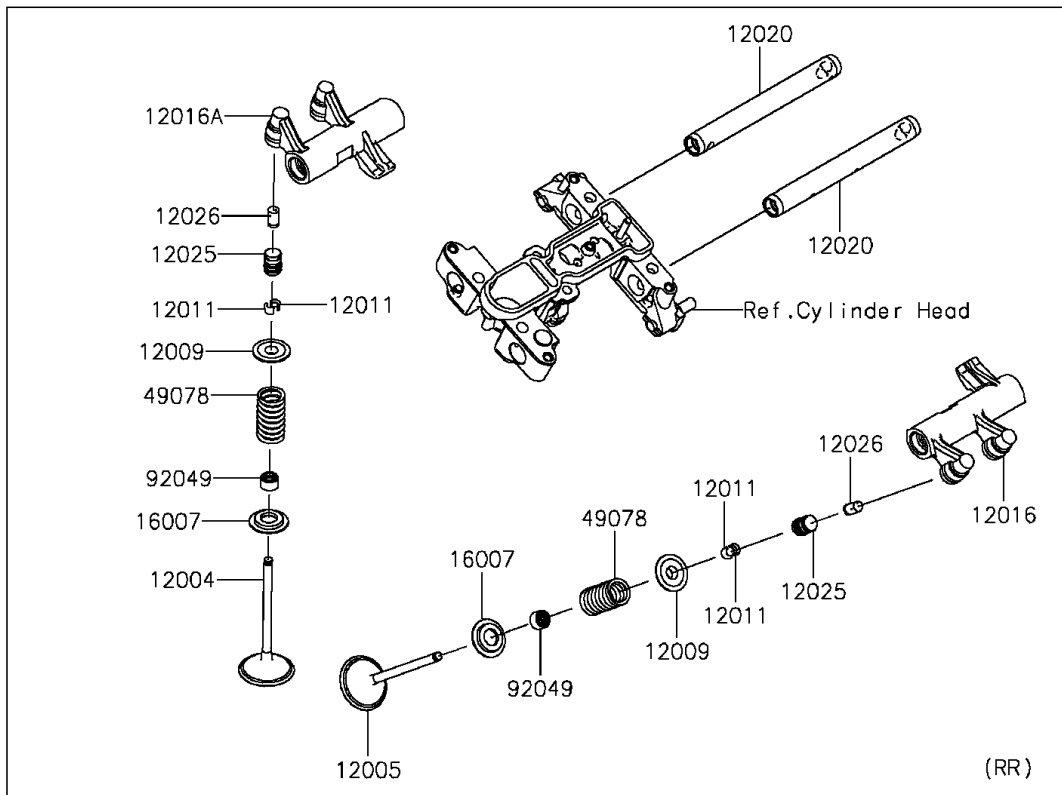

2012 PARTS DIAGRAM

Valve(s)

E1210

2012 PARTS LIST

Valve(s)

ITEM NAME	PART NUMBER	QUANTITY
VALVE-INTAKE (Ref # 12004)	12004-0001	1
VALVE-EXHAUST (Ref # 12005)	12005-0001	1
RETAINER-VALVE SPRING (Ref # 12009)	12009-0002	1
COLLET (Ref # 12011)	12011-0001	1
ARM-ROCKER (Ref # 12016)	12016-0027	1
ARM-ROCKER (Ref # 12016A)	12016-0028	1
SHAFT-ROCKER (Ref # 12020)	12020-0008	1
ADJUSTER-LASH (Ref # 12025)	12025-1053	1
CHAMBER,OIL (Ref # 12026)	12026-1001	1
SEAT-SPRING (Ref # 16007)	16007-0001	1
SPRING-ENGINE VALVE (Ref # 49078)	49078-0001	1
SEAL-OIL,RVC2 6 10.5 9.4 (Ref # 92049)	92049-0009	1