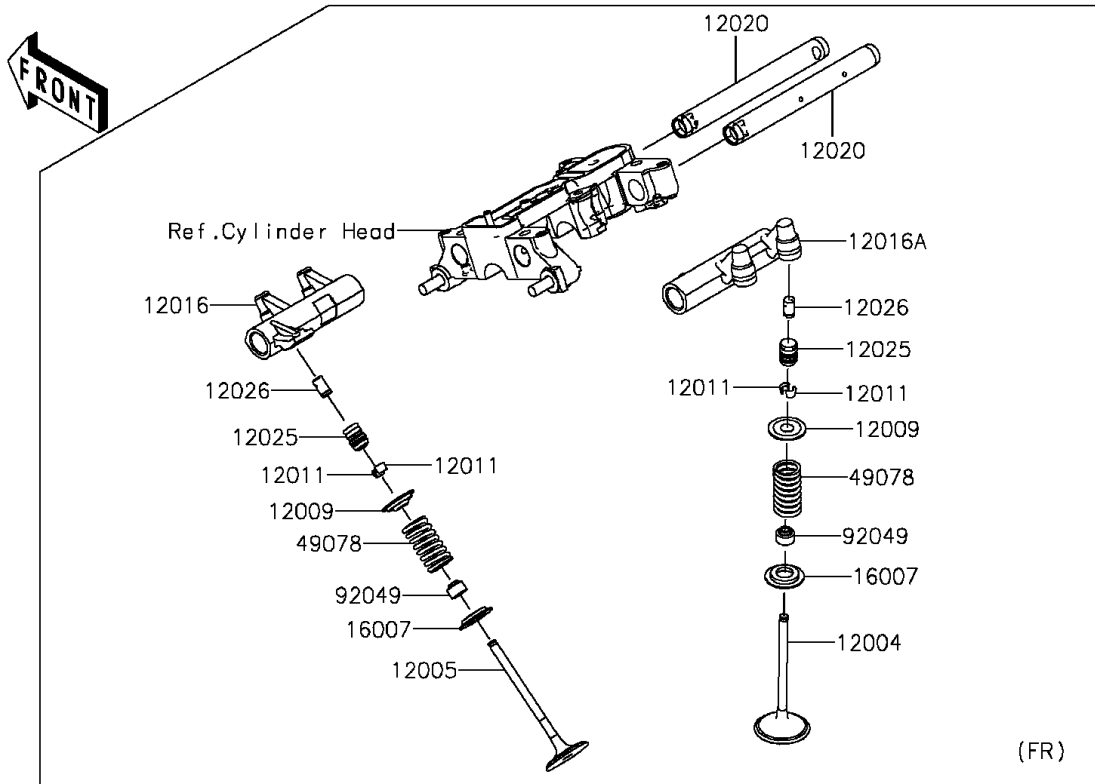

2012 PARTS DIAGRAM

Valve(s)

E1210

2012 PARTS LIST

Valve(s)

ITEM NAME	PART NUMBER	QUANTITY
VALVE-INTAKE (Ref # 12004)	12004-0001	1
VALVE-EXHAUST (Ref # 12005)	12005-0001	1
RETAINER-VALVE SPRING (Ref # 12009)	12009-0002	1
COLLET (Ref # 12011)	12011-0001	1
ARM-ROCKER (Ref # 12016)	12016-0027	1
ARM-ROCKER (Ref # 12016A)	12016-0028	1
SHAFT-ROCKER (Ref # 12020)	12020-0008	1
ADJUSTER-LASH (Ref # 12025)	12025-1053	1
CHAMBER,OIL (Ref # 12026)	12026-1001	1
SEAT-SPRING (Ref # 16007)	16007-0001	1
SPRING-ENGINE VALVE (Ref # 49078)	49078-0001	1
SEAL-OIL,RVC2 6 10.5 9.4 (Ref # 92049)	92049-0009	1