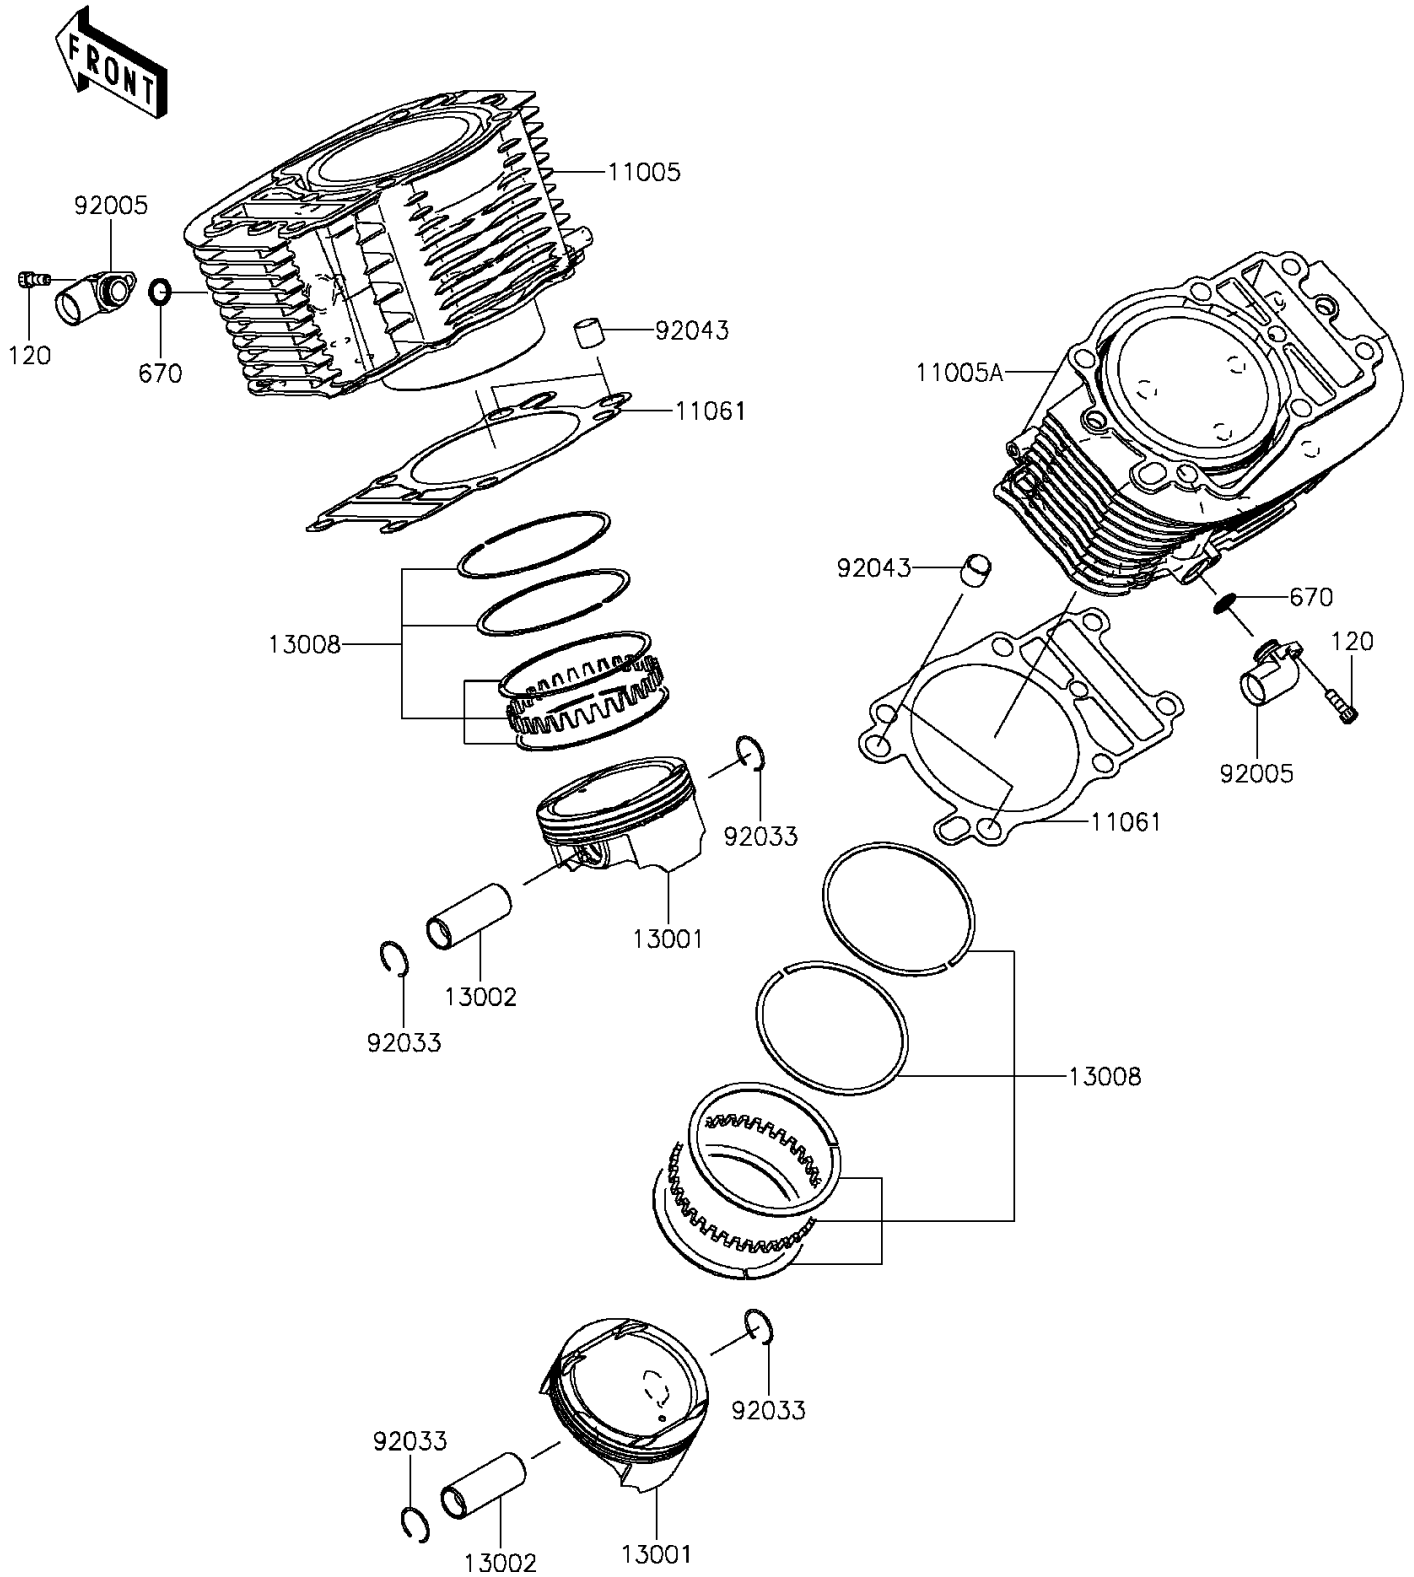

2012 PARTS DIAGRAM

Cylinder/Piston(s)

E1120

2012 PARTS LIST

Cylinder/Piston(s)

ITEM NAME	PART NUMBER	QUANTITY
BOLT-SOCKET,6X18 (Ref # 120)	120CB0618	1
O RING,15MM (Ref # 670)	670B2015	1
CYLINDER-ENGINE,FR (Ref # 11005)	11005-0103	1
CYLINDER-ENGINE,RR (Ref # 11005A)	11005-0104	1
GASKET,CYLINDER BASE (Ref # 11061)	11061-0335	1
PISTON-ENGINE (Ref # 13001)	13001-0124	1
PIN-PISTON (Ref # 13002)	13002-0023	1
RING-SET-PISTON (Ref # 13008)	13008-0044	1
FITTING (Ref # 92005)	92005-0098	1
RING-SNAP (Ref # 92033)	92033-3721	1
PIN,13X16X14 (Ref # 92043)	92043-1608	1