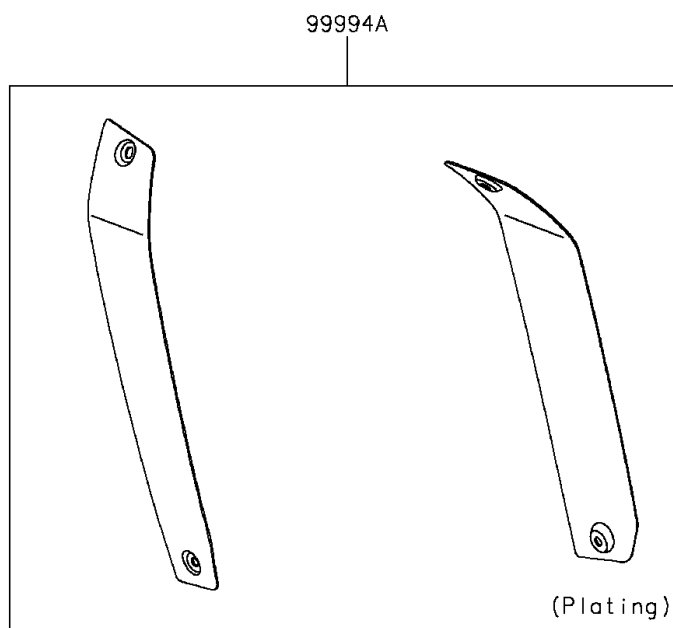

## 2015 Vulcan® S ABS PARTS DIAGRAM

Accessory(Outer Cover)

F2910H

## 2015 Vulcan® S ABS PARTS LIST

Accessory(Outer Cover)

ITEM NAME	PART NUMBER	QUANTITY
PAD,COWLING,UPP,LH (Ref # 39156)	39156-1969	1
PAD,COWLING,UPP,RH (Ref # 39156A)	39156-1970	1
KIT.,PIVOT OUTER COVER (Ref # 99994)	99994-0549	1
KIT.,RADIATOR OUTER COVER (Ref # 99994A)	99994-0550	1
KIT.,HEAD LAMP COVER (Ref # 99994B)	99994-0742	1