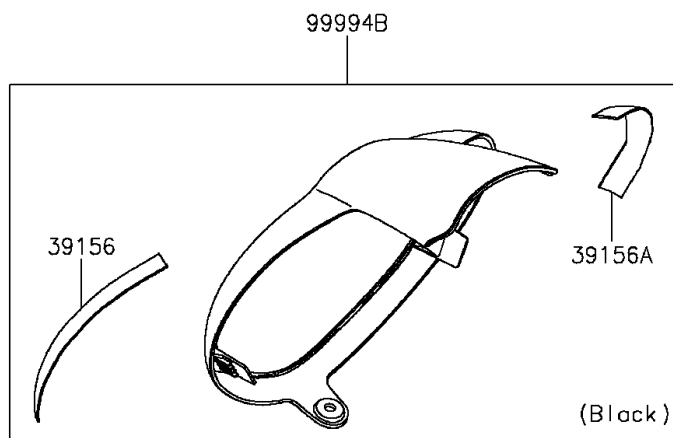

## 2015 Vulcan® S ABS PARTS DIAGRAM

Accessory(Outer Cover)

F2910H

## 2015 Vulcan® S ABS PARTS LIST

Accessory(Outer Cover)

ITEM NAME	PART NUMBER	QUANTITY
PAD,COWLING,UPP,LH (Ref # 39156)	39156-1969	1
PAD,COWLING,UPP,RH (Ref # 39156A)	39156-1970	1
KIT.,PIVOT OUTER COVER (Ref # 99994)	99994-0549	1
KIT.,RADIATOR OUTER COVER (Ref # 99994A)	99994-0550	1
KIT.,HEAD LAMP COVER (Ref # 99994B)	99994-0742	1