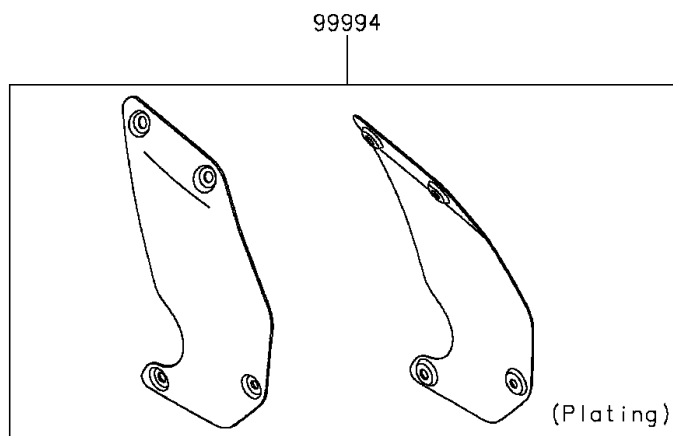

## 2015 Vulcan® S ABS PARTS DIAGRAM

Accessory(Outer Cover)

F2910H

## 2015 Vulcan® S ABS PARTS LIST

Accessory(Outer Cover)

ITEM NAME	PART NUMBER	QUANTITY
PAD,COWLING,UPP,LH (Ref # 39156)	39156-1969	1
PAD,COWLING,UPP,RH (Ref # 39156A)	39156-1970	1
KIT.,PIVOT OUTER COVER (Ref # 99994)	99994-0549	1
KIT.,RADIATOR OUTER COVER (Ref # 99994A)	99994-0550	1
KIT.,HEAD LAMP COVER (Ref # 99994B)	99994-0742	1