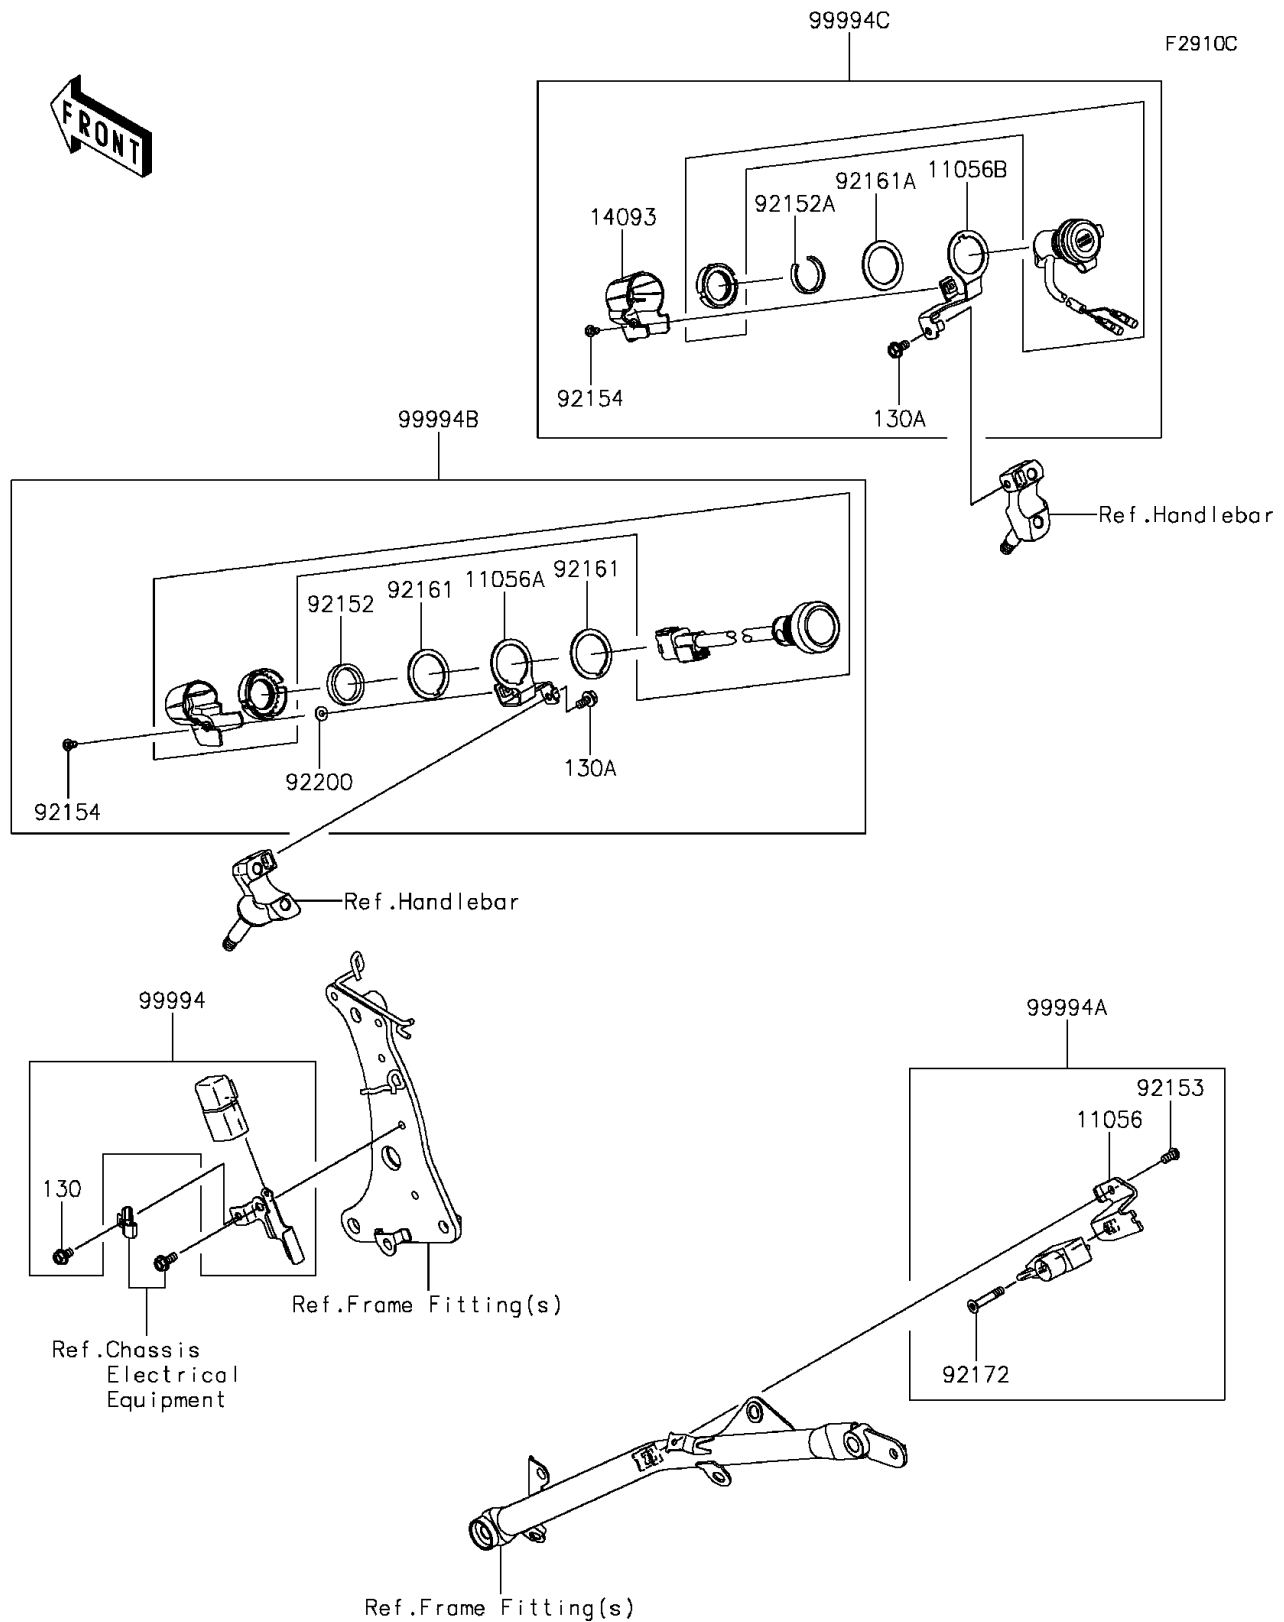

2015 Vulcan® S ABS PARTS DIAGRAM

Accessory(Helmet Lock etc.)

2015 Vulcan® S ABS PARTS LIST

Accessory(Helmet Lock etc.)

ITEM NAME	PART NUMBER	QUANTITY
BOLT-FLANGED,6X10 (Ref # 130)	130AA0610	1
BOLT-FLANGED,6X12 (Ref # 130A)	130BB0612	1
BRACKET,HELMET LOCK (Ref # 11056)	11056-7089	1
BRACKET,GEAR POSITION (Ref # 11056A)	11056-7104	1
BRACKET (Ref # 11056B)	11056-7538	1
COVER,SOCKET (Ref # 14093)	14093-0212	1
COLLAR (Ref # 92152)	92152-2122	1
COLLAR (Ref # 92152A)	92152-2135	1
BOLT,6X12 (Ref # 92153)	92153-0906	1
BOLT,SOCKET,5X10 (Ref # 92154)	92154-1292	1
DAMPER (Ref # 92161)	92161-1738	1
DAMPER (Ref # 92161A)	92161-1789	1
SCREW,HEXLOBE,6X35 (Ref # 92172)	92172-0835	1
WASHER,NYLON,5.2X12X1 (Ref # 92200)	92200-1011	1
KIT-ACCESSORY,RELAY (Ref # 99994)	99994-0510	1
KIT-ACCESSORY,LOCK-HELMET (Ref # 99994A)	99994-0538	1
KIT-ACCESSORY,GEAR-POSITION (Ref # 99994B)	99994-0540	1
KIT-ACCESSORY,DC SOCKET (Ref # 99994C)	99994-0541	1