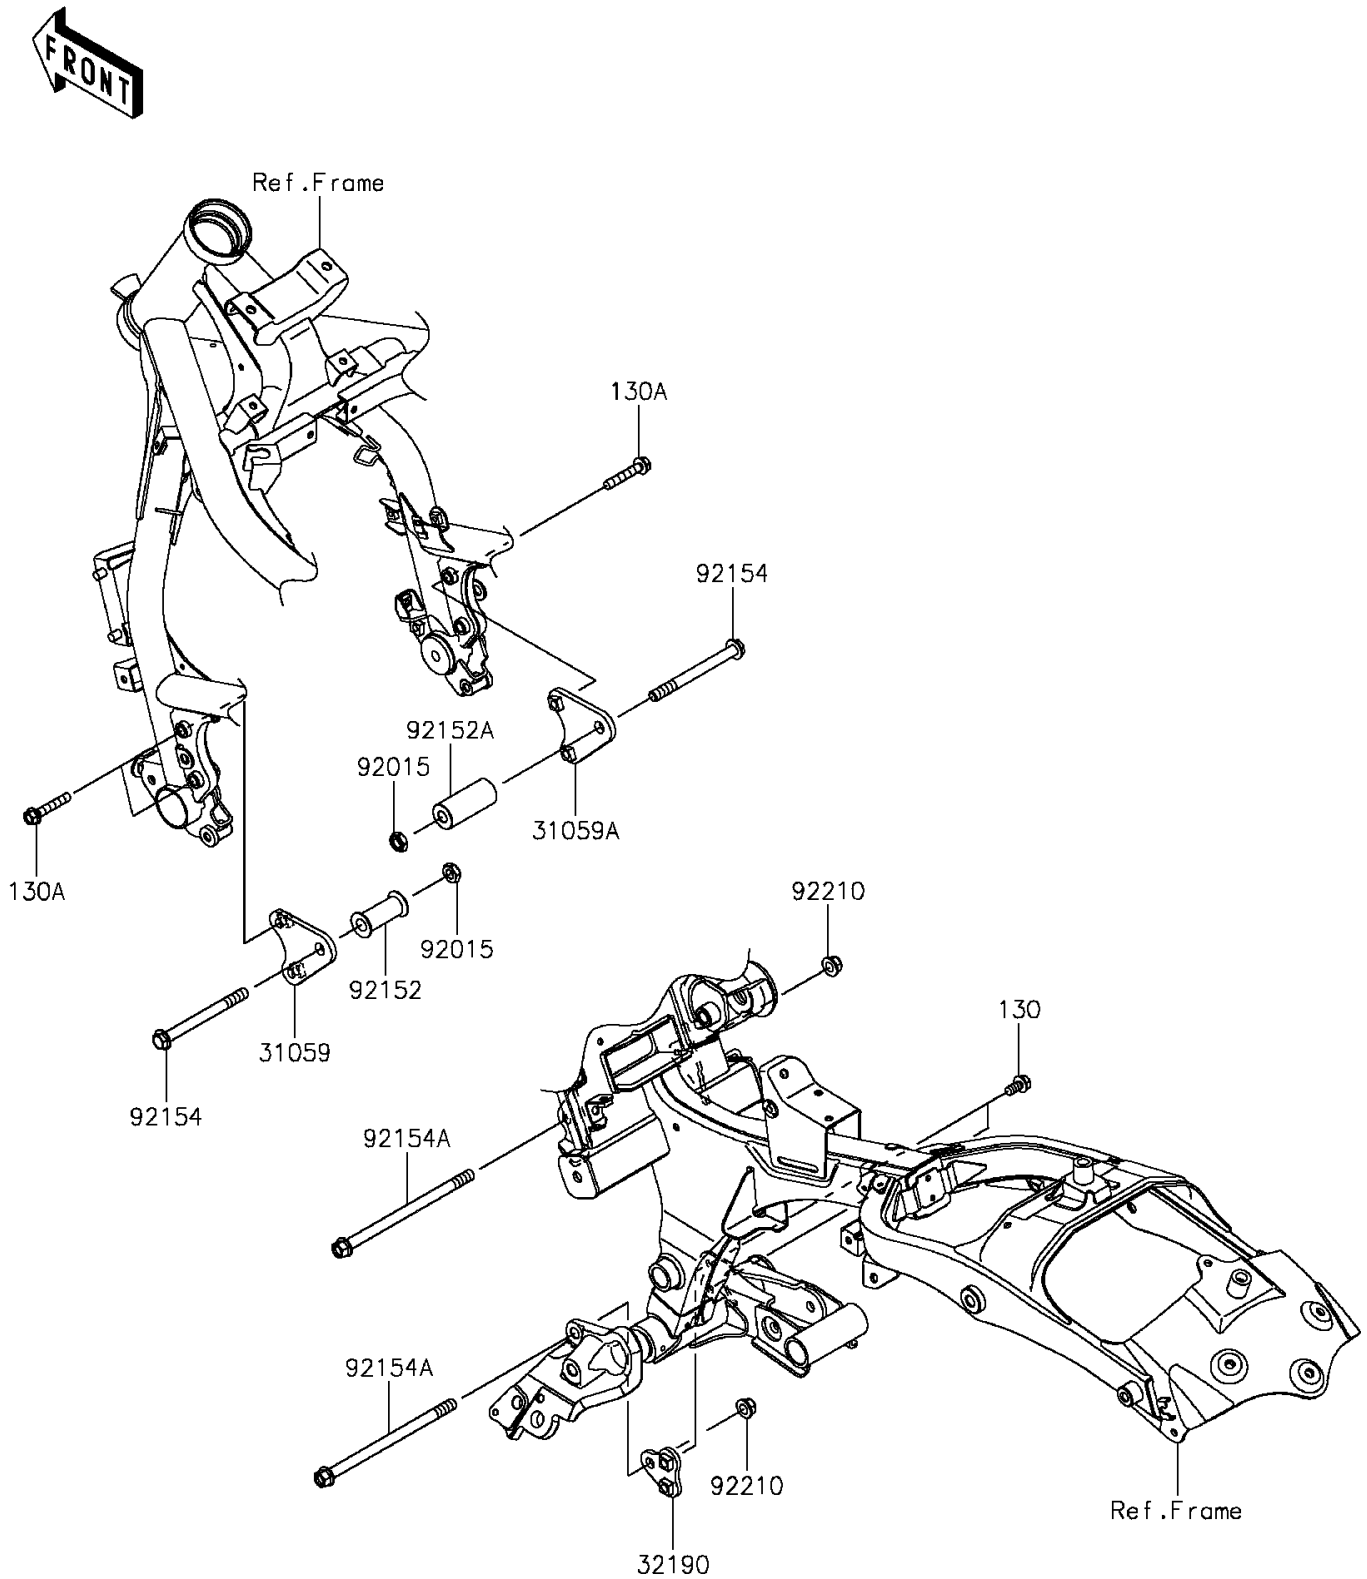

2015 Vulcan® S ABS PARTS DIAGRAM

Engine Mount

F2122

2015 Vulcan® S ABS PARTS LIST

Engine Mount

ITEM NAME	PART NUMBER	QUANTITY
BOLT-FLANGED,8X16 (Ref # 130)	130BA0816	1
BOLT-FLANGED,8X45 (Ref # 130A)	130BA0845	1
BRACKET-COMP-ENGINE,LH (Ref # 31059)	31059-0010	1
BRACKET-COMP-ENGINE,RH (Ref # 31059A)	31059-0011	1
BRACKET-ENGINE,RR,RH (Ref # 32190)	32190-0560	1
NUT,LOCK,10MM,BLACK (Ref # 92015)	92015-1188	1
COLLAR,11X26X50.8 (Ref # 92152)	92152-0963	1
COLLAR,11X26X60.7 (Ref # 92152A)	92152-1897	1
BOLT,FLANGED,10X110 (Ref # 92154)	92154-0716	1
BOLT,FLANGED,10X170 (Ref # 92154A)	92154-0840	1
NUT,LOCK,FLANGED,10MM (Ref # 92210)	92210-1081	1