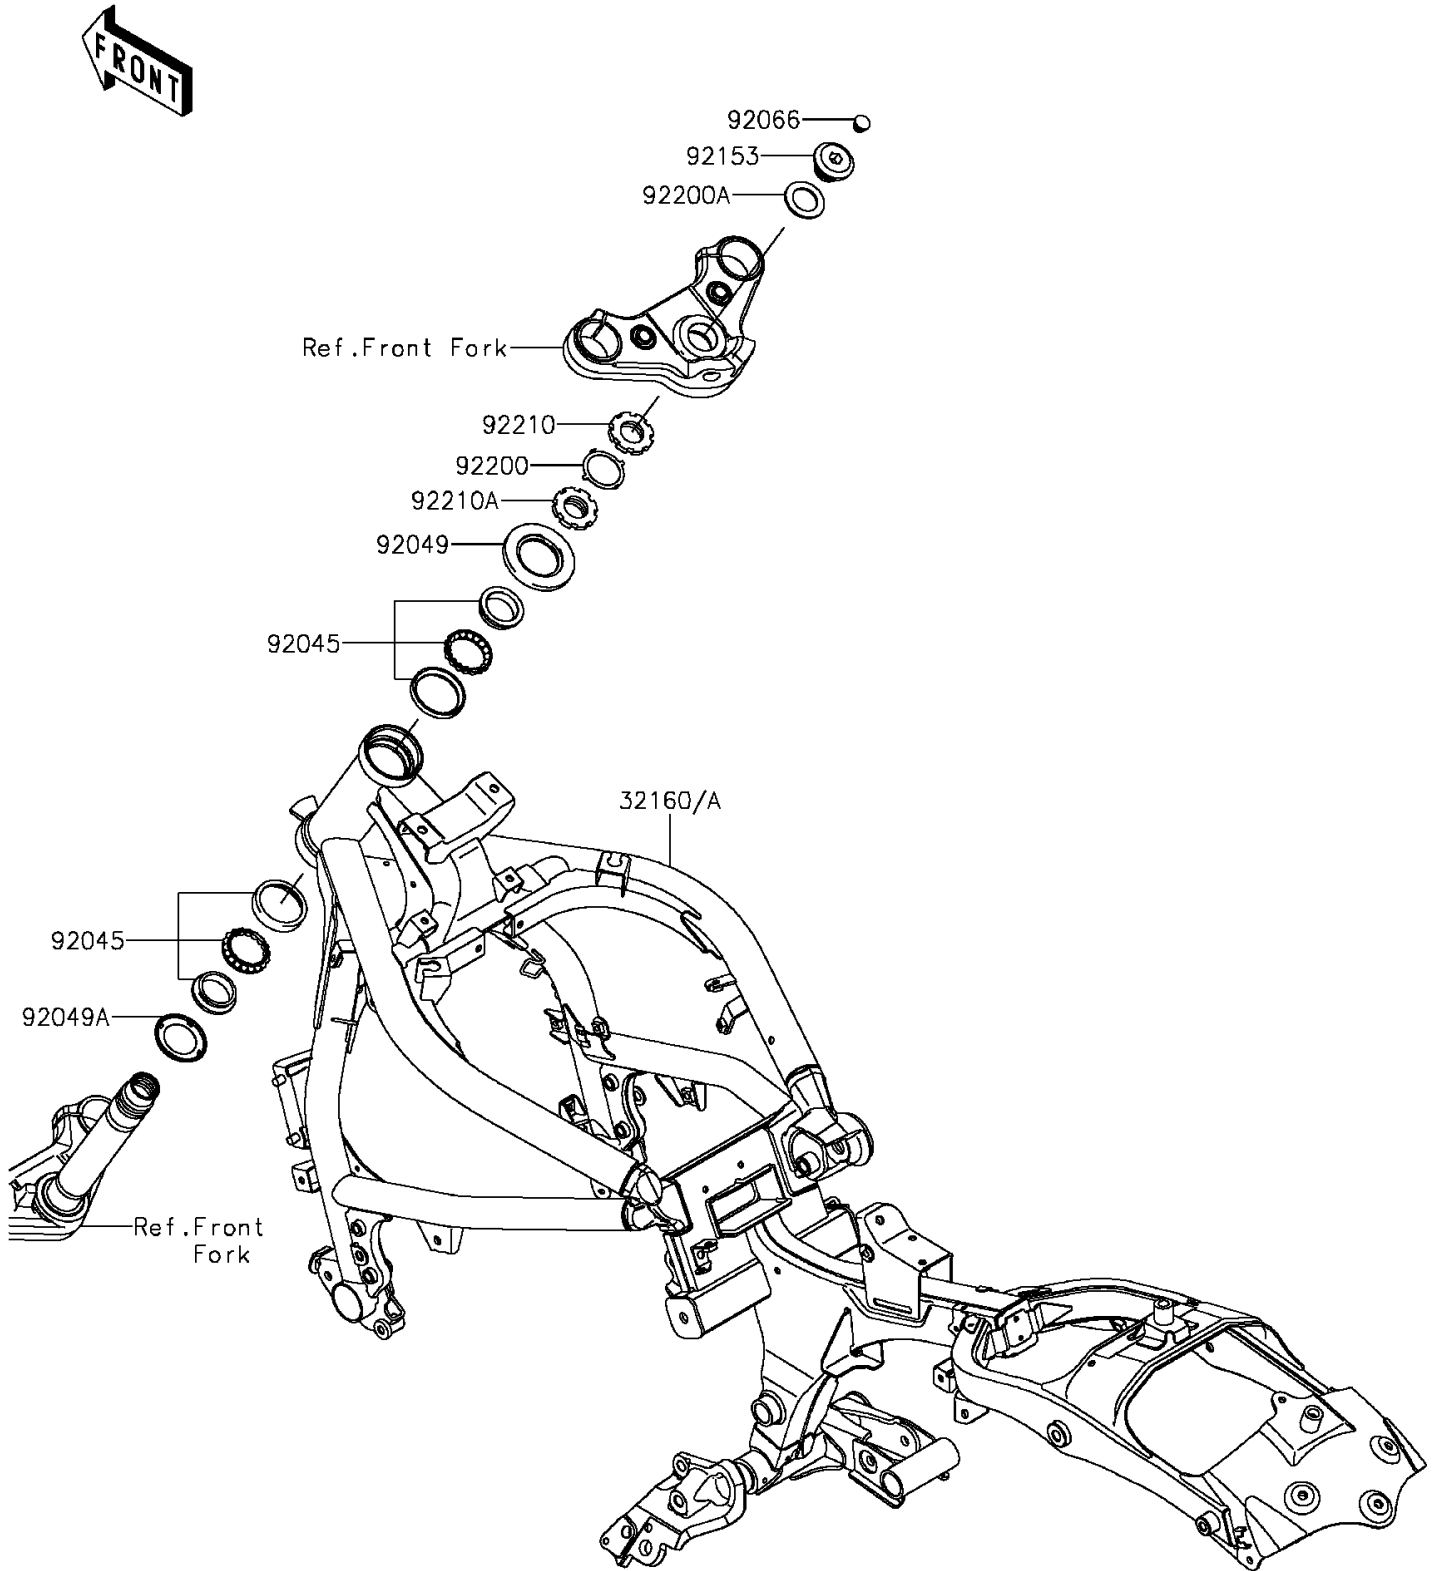

2015 Vulcan® S ABS PARTS DIAGRAM

Frame

F2120

2015 Vulcan® S ABS PARTS LIST

Frame

ITEM NAME	PART NUMBER	QUANTITY
BEARING-BALL,SF07A17PX1V1 (Ref # 92045)	92045-1384	1
SEAL-OIL (Ref # 92049)	92049-0131	1
SEAL-OIL (Ref # 92049A)	92049-0137	1
PLUG (Ref # 92066)	92066-0071	1
BOLT,26MM (Ref # 92153)	92153-0474	1
WASHER (Ref # 92200)	92200-0036	1
WASHER,27X42X2.3 (Ref # 92200A)	92200-0753	1
NUT,STEERING STEM,35MM (Ref # 92210)	92210-0534	1
NUT,STEERING STEM,35MM (Ref # 92210A)	92210-0535	1
FRAME-COMP,F.S.BLACK (Ref # 32160)	32160-0734-18R	1
FRAME-COMP,F.S.BLACK (Ref # 32160A)	32160-0765-18R	1