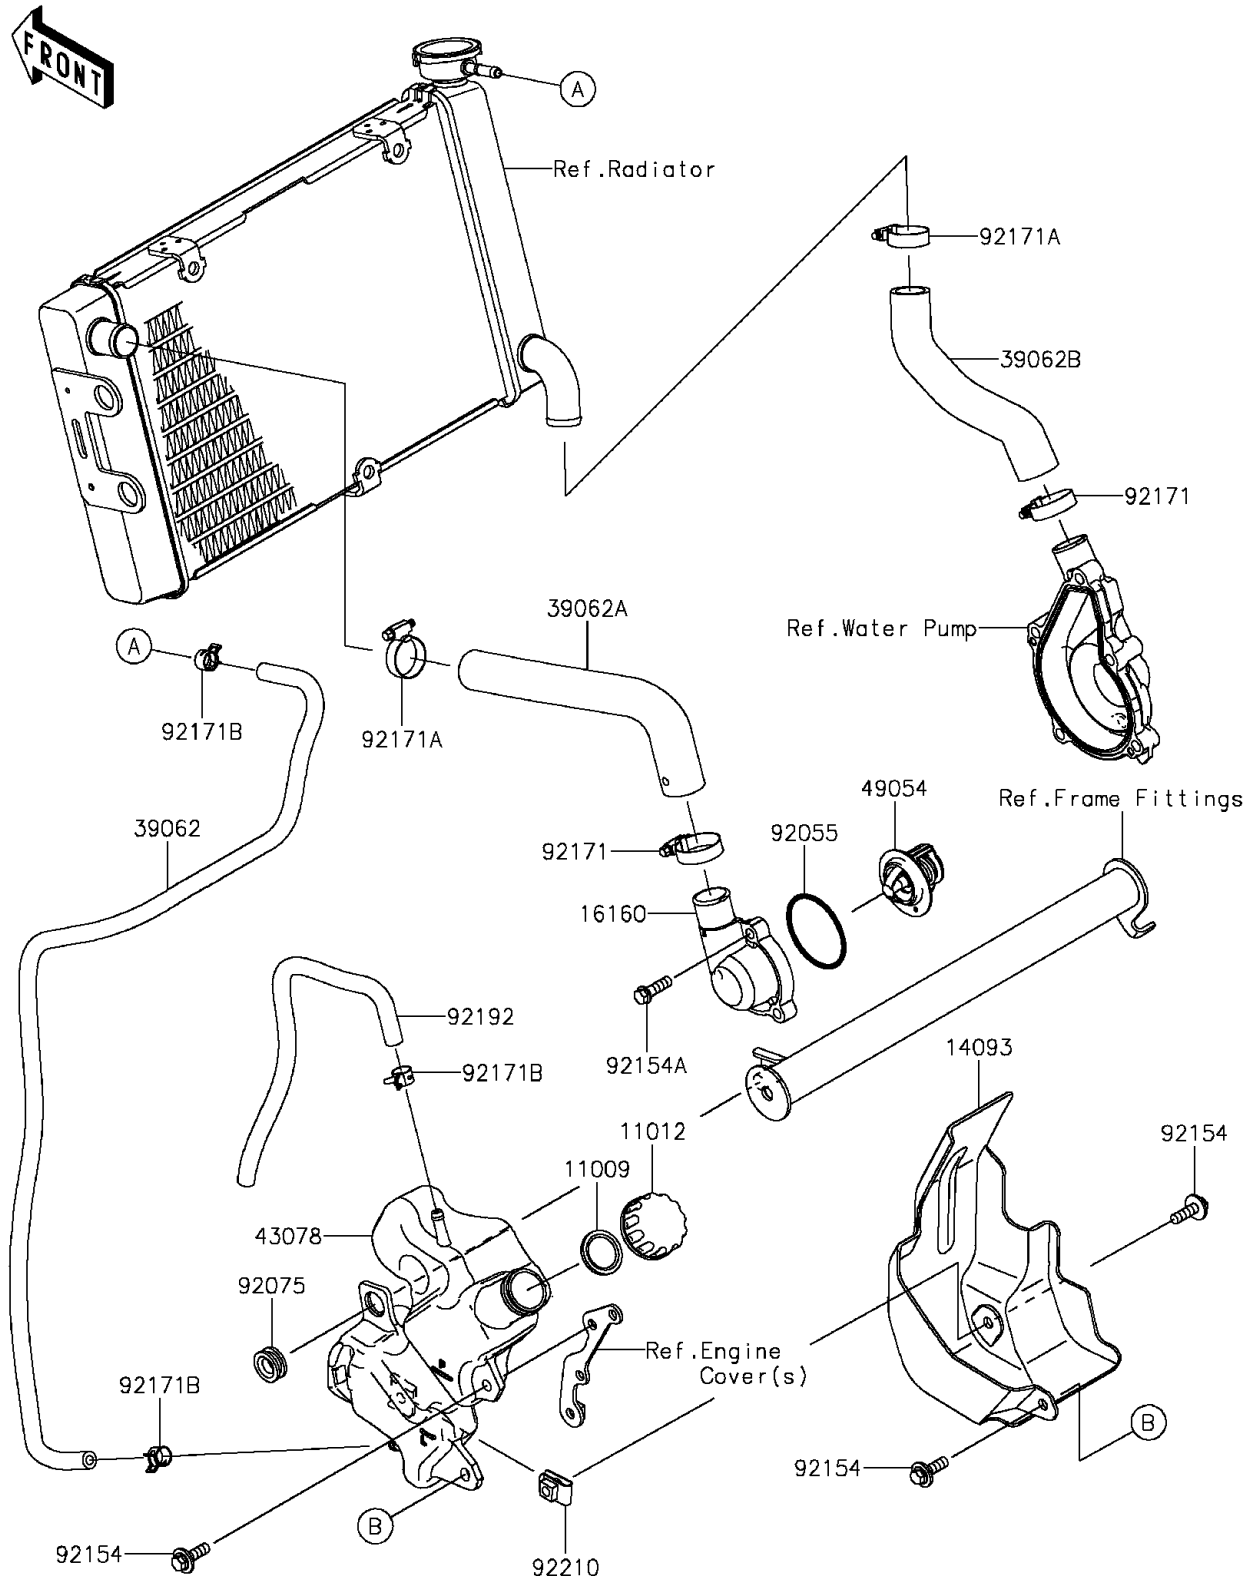

## 2015 Vulcan® S ABS PARTS DIAGRAM

Water Pipe

E3037

## 2015 Vulcan® S ABS PARTS LIST

Water Pipe

ITEM NAME	PART NUMBER	QUANTITY
GASKET,RESERVOIR TANK CAP (Ref # 11009)	11009-1145	1
CAP (Ref # 11012)	11012-1084	1
COVER,RESERVOIR (Ref # 14093)	14093-0098	1
BODY,THERMO (Ref # 16160)	16160-0766	1
HOSE-COOLING,RADI.-RESERVOIR (Ref # 39062)	39062-0670	1
HOSE-COOLING,HEAD-RADIATOR (Ref # 39062A)	39062-0671	1
HOSE-COOLING,RADIATOR-PUMP (Ref # 39062B)	39062-0672	1
RESERVOIR (Ref # 43078)	43078-0579	1
THERMOSTAT (Ref # 49054)	49054-0001	1
RING-O,44.7X2.4 (Ref # 92055)	92055-0160	1
DAMPER (Ref # 92075)	92075-1634	1
BOLT,FLANGED-WP,6X20 (Ref # 92154)	92154-1577	1
BOLT,FLANGED,6X20 (Ref # 92154A)	92154-1778	1
CLAMP (Ref # 92171)	92171-0261	1
CLAMP (Ref # 92171A)	92171-0337	1
CLAMP,10.5X8X0.7 (Ref # 92171B)	92171-1992	1
TUBE,BREATHING (Ref # 92192)	92192-1387	1
NUT,CLIP,6MM (Ref # 92210)	92210-0933	1