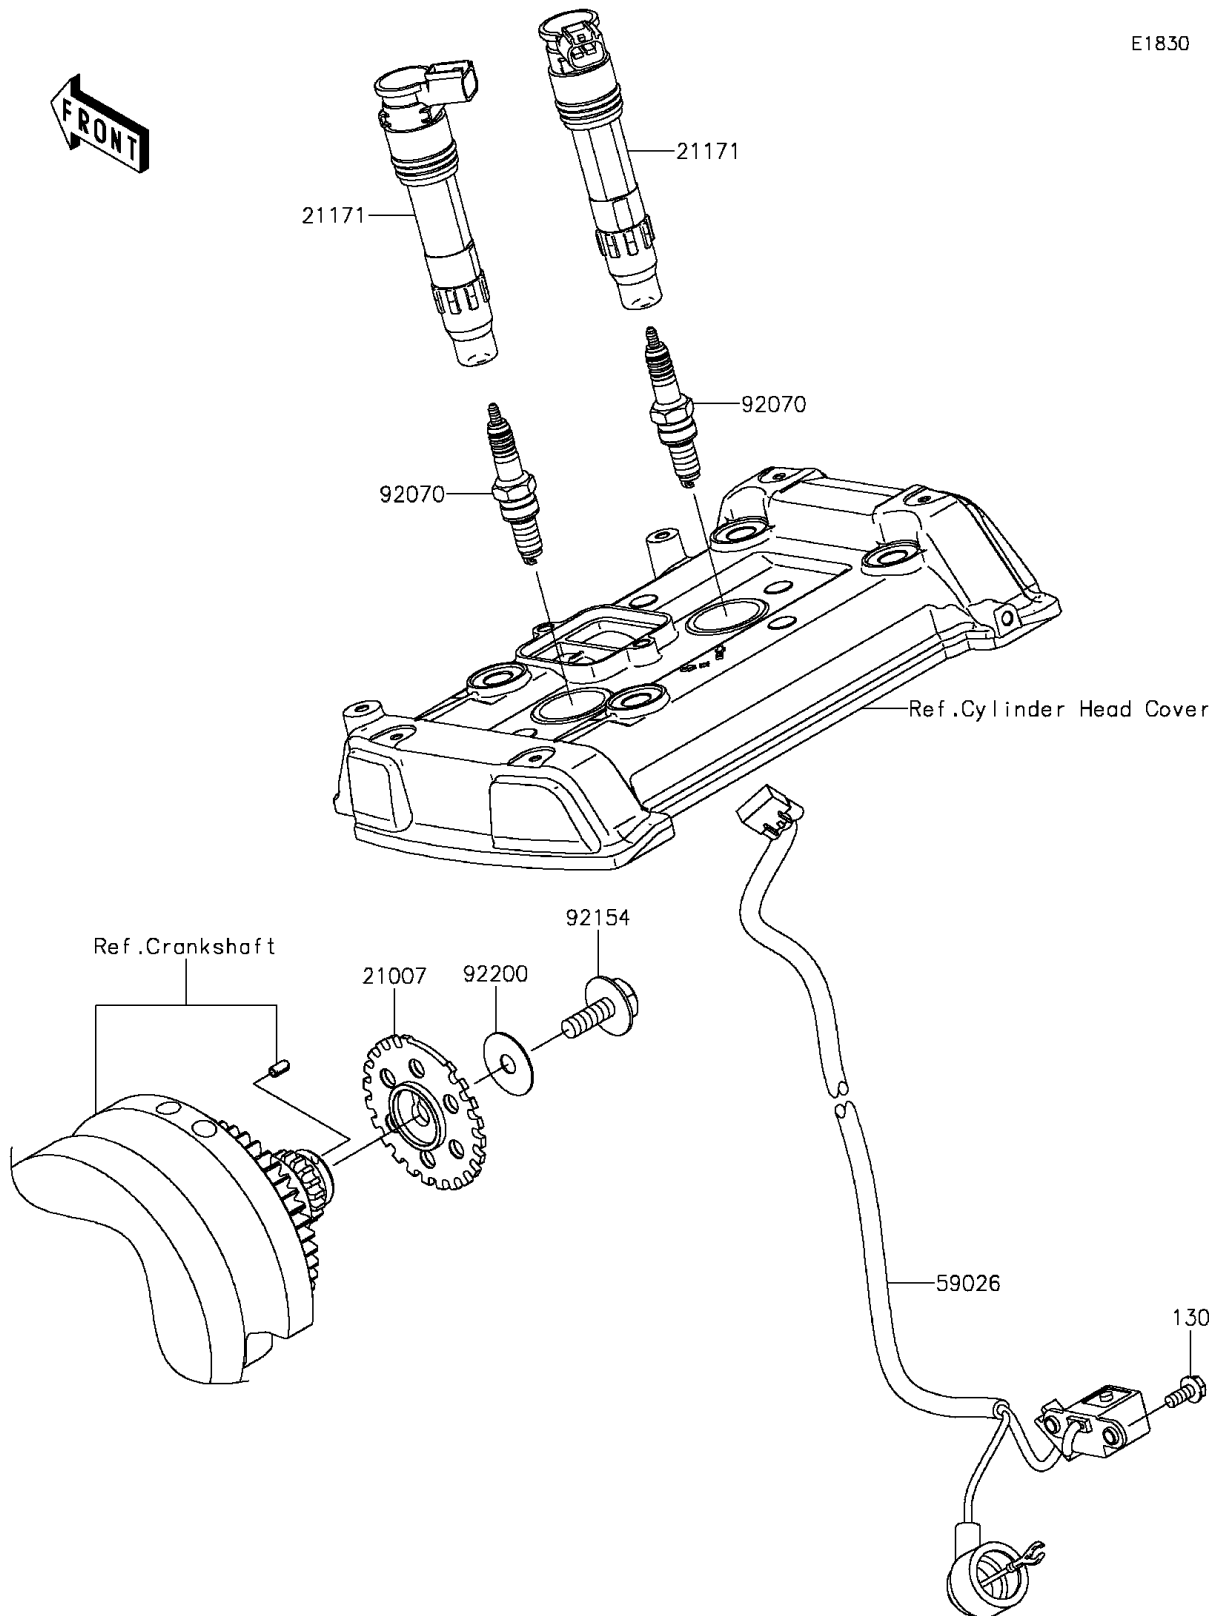

2015 Vulcan® S ABS PARTS DIAGRAM

Ignition System

E1830

2015 Vulcan® S ABS PARTS LIST

Ignition System

ITEM NAME	PART NUMBER	QUANTITY
BOLT-FLANGED,5X12 (Ref # 130)	130BA0512	1
ROTOR (Ref # 21007)	21007-0623	1
COIL-ASSY-IGNITION (Ref # 21171)	21171-0033	1
COIL-PULSING (Ref # 59026)	59026-0040	1
PLUG-SPARK,CR9EIA(NGK) (Ref # 92070)	92070-0014	1
BOLT,FLANGED,8X23 (Ref # 92154)	92154-0187	1
WASHER,8.5X28X0.8 (Ref # 92200)	92200-0274	1