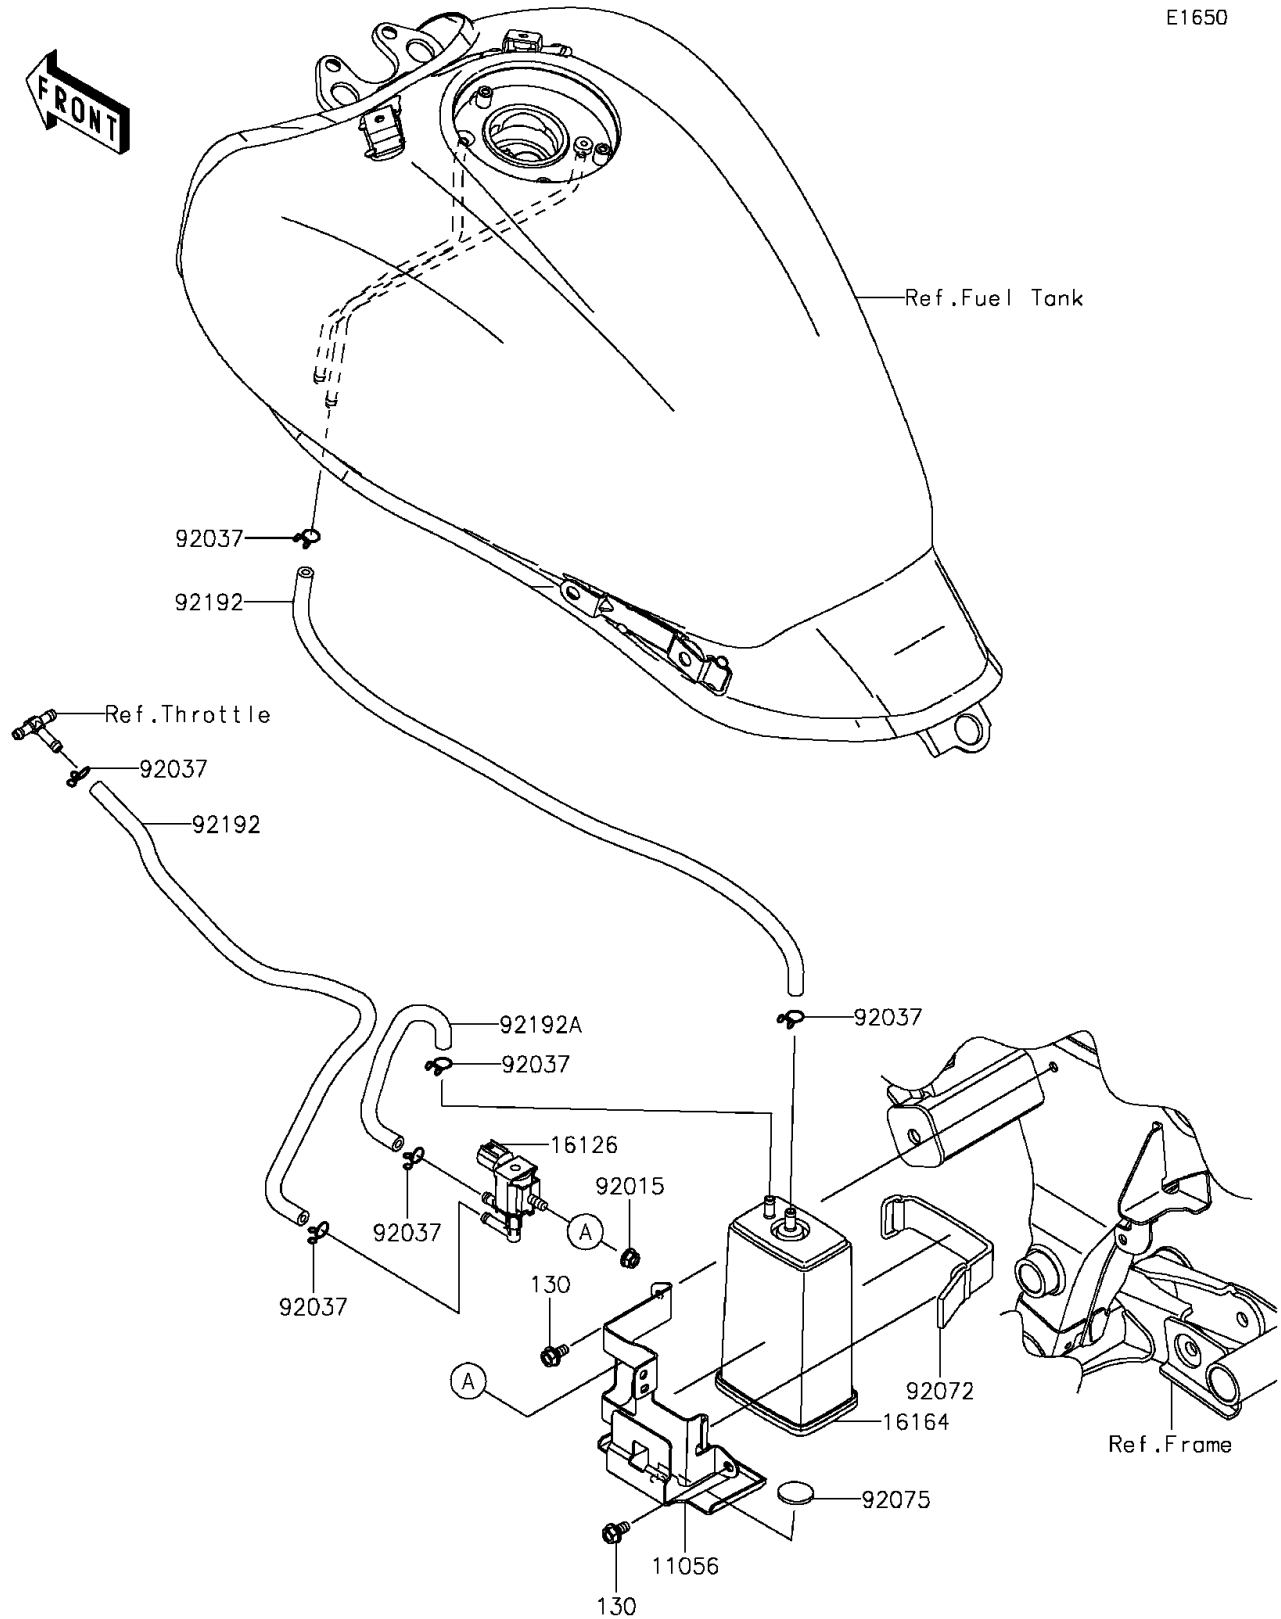

## 2015 Vulcan® S ABS PARTS DIAGRAM

Fuel Evaporative System(CA)

E1650

## 2015 Vulcan® S ABS PARTS LIST

Fuel Evaporative System(CA)

ITEM NAME	PART NUMBER	QUANTITY
BOLT-FLANGED,6X12 (Ref # 130)	130BA0612	1
BRACKET (Ref # 11056)	11056-3991	1
VALVE,SOLENOID (Ref # 16126)	16126-0705	1
CANISTER (Ref # 16164)	16164-0012	1
NUT,FLANGED,6MM (Ref # 92015)	92015-1367	1
CLAMP,TUBE (Ref # 92037)	92037-147	1
BAND,L=90 (Ref # 92072)	92072-0135	1
DAMPER,RUBBER (Ref # 92075)	92075-261	1
TUBE,5X10.4X470&40 (Ref # 92192)	92192-1385	1
TUBE,CANISTER-VALVE (Ref # 92192A)	92192-1386	1