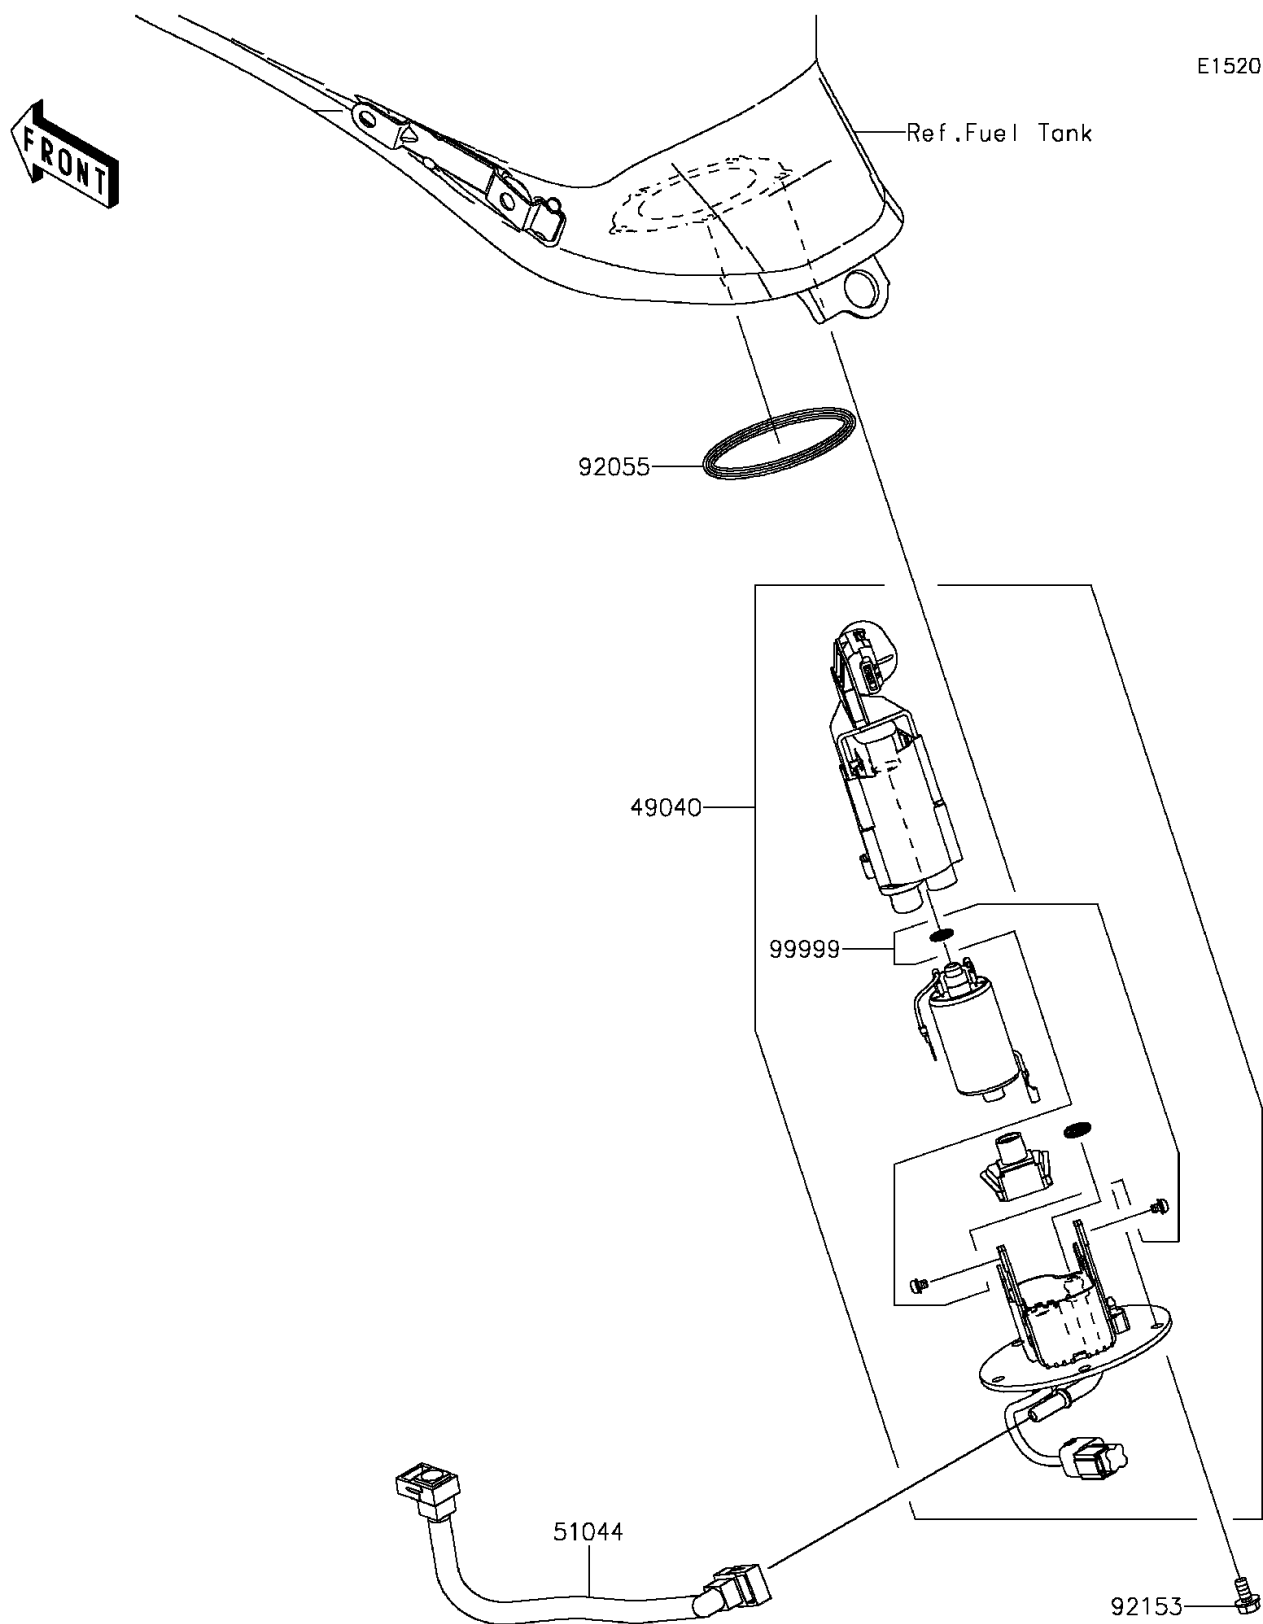

2015 Vulcan® S ABS PARTS DIAGRAM

Fuel Pump

2015 Vulcan® S ABS PARTS LIST

Fuel Pump

ITEM NAME	PART NUMBER	QUANTITY
PUMP-FUEL (Ref # 49040)	49040-0738	1
TUBE-ASSY (Ref # 51044)	51044-0763	1
RING-O,74.6X5.7 (Ref # 92055)	92055-0728	1
BOLT,FLANGED,6X12 (Ref # 92153)	92153-1295	1
KIT,FUEL FILTER (Ref # 99999)	99999-0525	1