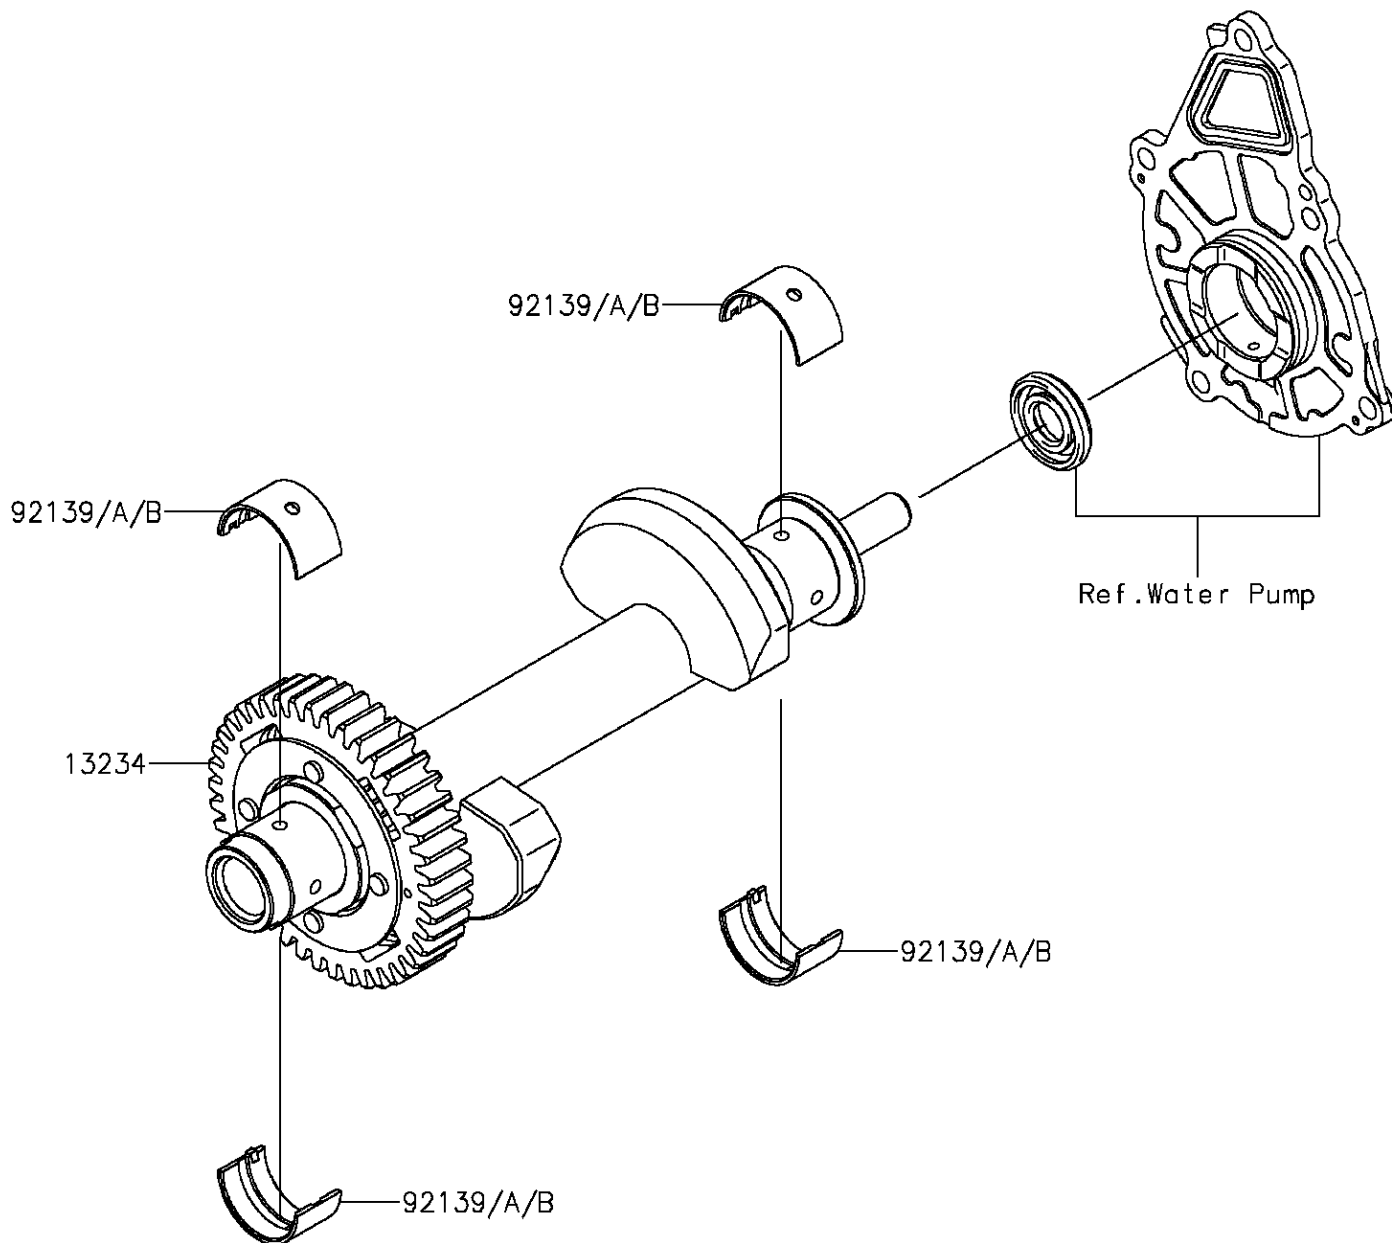

2015 Vulcan® S ABS PARTS DIAGRAM

Balancer

E1323

2015 Vulcan® S ABS PARTS LIST

Balancer

ITEM NAME	PART NUMBER	QUANTITY
SHAFT-COMP,BALANCER (Ref # 13234)	13234-0043	1
BUSHING,BALANCER,BLUE (Ref # 92139)	92139-0117	1
BUSHING,BALANCER,BLACK (Ref # 92139A)	92139-0118	1
BUSHING,BALANCER,BROWN (Ref # 92139B)	92139-0119	1