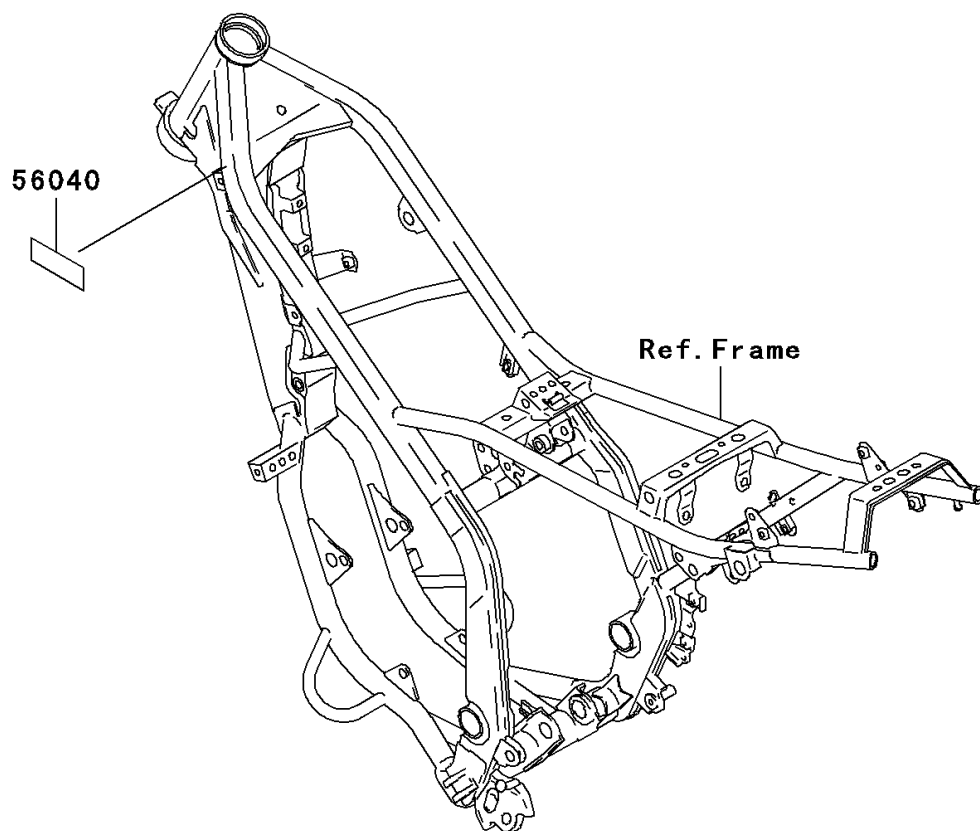

2000 KDX™200 PARTS DIAGRAM

Labels

F2860

(' 00)

◇ 56040A

Ref. Fenders

2000 KDX™200 PARTS LIST

Labels

ITEM NAME	PART NUMBER	QUANTITY
LABEL-WARNING,OFF-ROAD VEHICLE (Ref # 56040)	56040-1018	1
LABEL-WARNING,GASOLINE/OIL (Ref # 56040A)	56040-1129	1