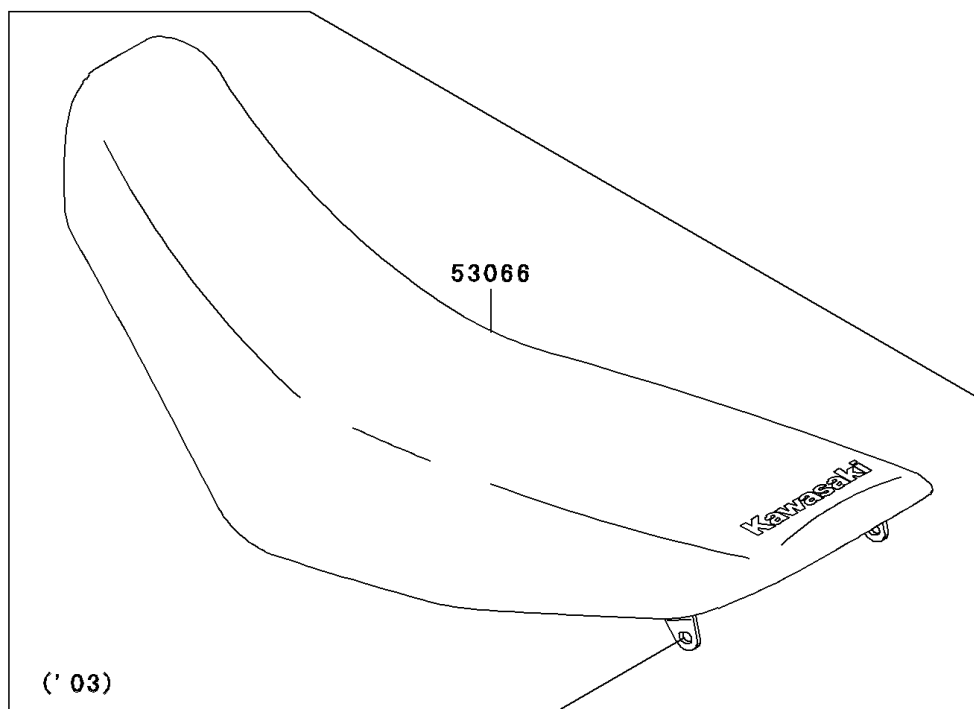

2000 KDX™200 PARTS DIAGRAM

Seat

F2510

2000 KDX™200 PARTS LIST

Seat

ITEM NAME	PART NUMBER	QUANTITY
SEAT-ASSY,DUAL,BLACK (Ref # 53001)	53001-1745-MW	1
BOLT,6X14 (Ref # 92150)	92150-1340	1