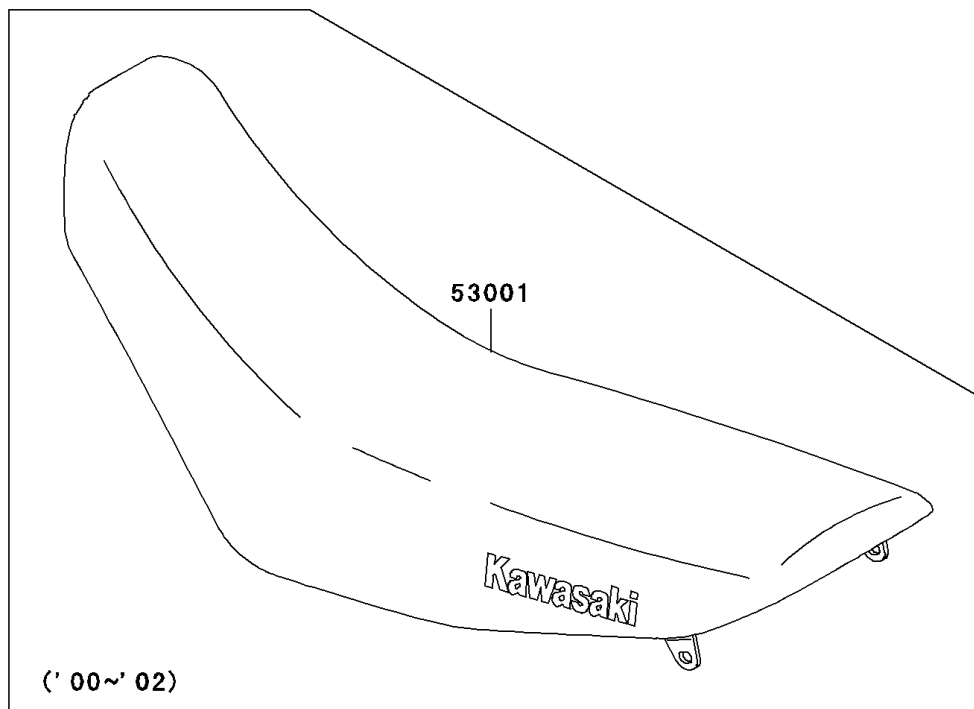

2000 KDX™200 PARTS DIAGRAM

Seat

F2510

2000 KDX™200 PARTS LIST

Seat

ITEM NAME	PART NUMBER	QUANTITY
SEAT-ASSY,DUAL,BLACK (Ref # 53001)	53001-1745-MW	1
BOLT,6X14 (Ref # 92150)	92150-1340	1