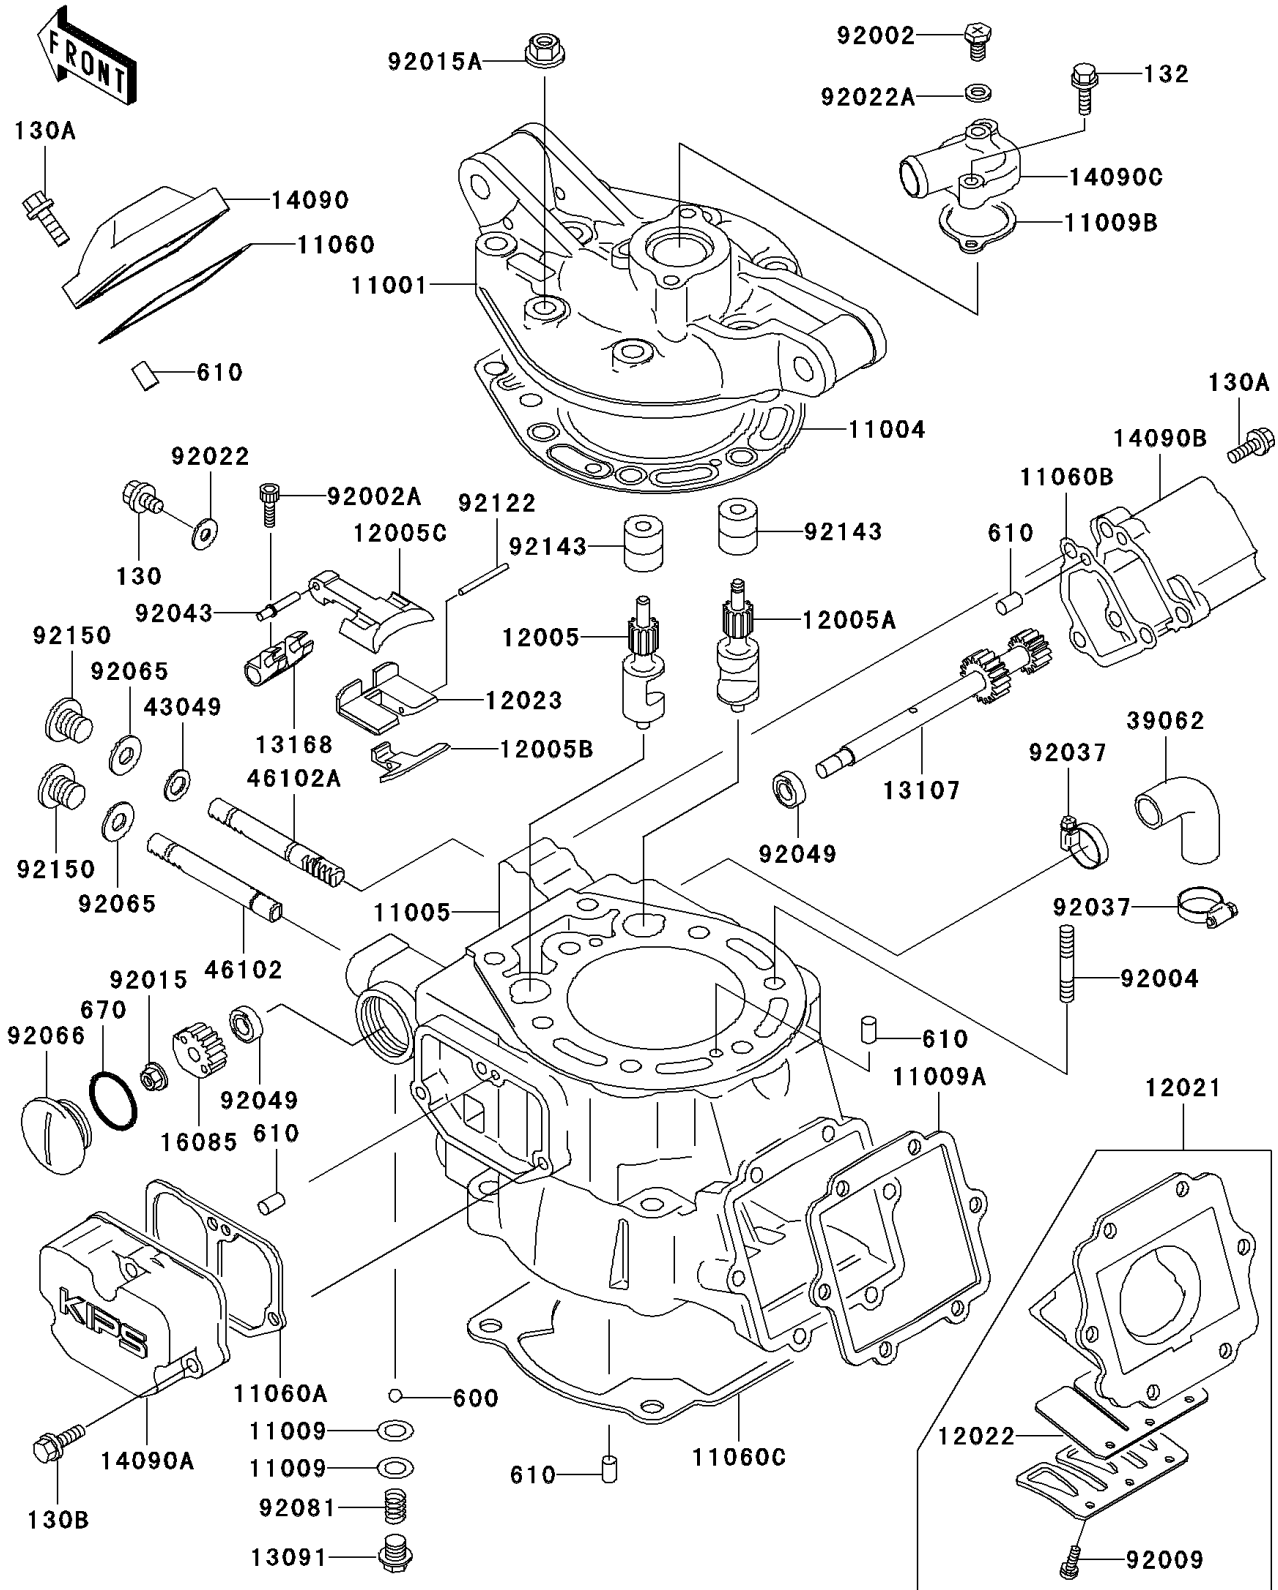

## 2000 KDX™200 PARTS DIAGRAM

Cylinder Head/Cylinder

E1110

## 2000 KDX™200 PARTS LIST

Cylinder Head/Cylinder

ITEM NAME	PART NUMBER	QUANTITY
BOLT,6X10 (Ref # 92002)	92002-1222	1
BOLT,SOCKET,4X8 (Ref # 92002A)	92002-1403	1
STUD,8X32 (Ref # 92004)	92004-1197	1
SCREW,REED VALVE (Ref # 92009)	92009-1014	1
NUT,FLANGED,6MM (Ref # 92015)	92015-1386	1
NUT,FLANGED,8MM (Ref # 92015A)	92015-1406	1
WASHER,5.2X13X1 (Ref # 92022)	92022-1380	1
WASHER,6.2X11X1 (Ref # 92022A)	92022-304	1
CLAMP,COOLING HOSE (Ref # 92037)	92037-1589	1
PIN,MAIN VALVE (Ref # 92043)	92043-1470	1
SEAL-OIL,SD088144 (Ref # 92049)	92049-1238	1
BOLT-FLANGED (Ref # 130)	130Y0508	1
BOLT-FLANGED (Ref # 130A)	130Y0520	1
BOLT-FLANGED (Ref # 130B)	130Y0525	1
BOLT-FLANGED-SMALL (Ref # 132)	132Y0625	1
BALL-STEEL,3/16" (Ref # 600)	600A0600	1
ROLLER,4X8 (Ref # 610)	610A0408	1
O RING,22MM (Ref # 670)	670B2022	1
GASKET,10.5X16X1 (Ref # 92065)	92065-058	1
PLUG (Ref # 92066)	92066-1414	1
SPRING,CLUTCH PLATE (Ref # 92081)	92081-1527	1
ROLLER,3X31.8 (Ref # 92122)	92122-1187	1
COLLAR,6X15X17.2 (Ref # 92143)	92143-1694	1
BOLT,10X10 (Ref # 92150)	92150-1867	1